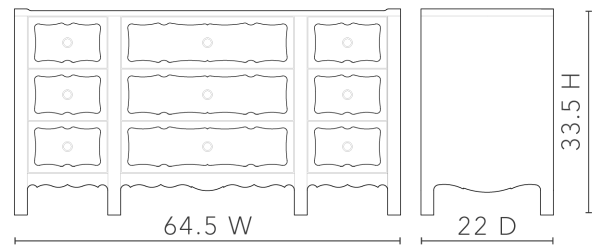

Sara Extra Large 9-Drawer Cabinet, Foggy Horizon

SAR-25O-88IO-884

- 64.5W x 22D x 33.5H
- Clear Lacquered Painted and Glazed Open Pore Acacia Wood and Veneers
- Antique Brass Finished Cast Metal
- Finished Back, Soft Close Undermount Glides