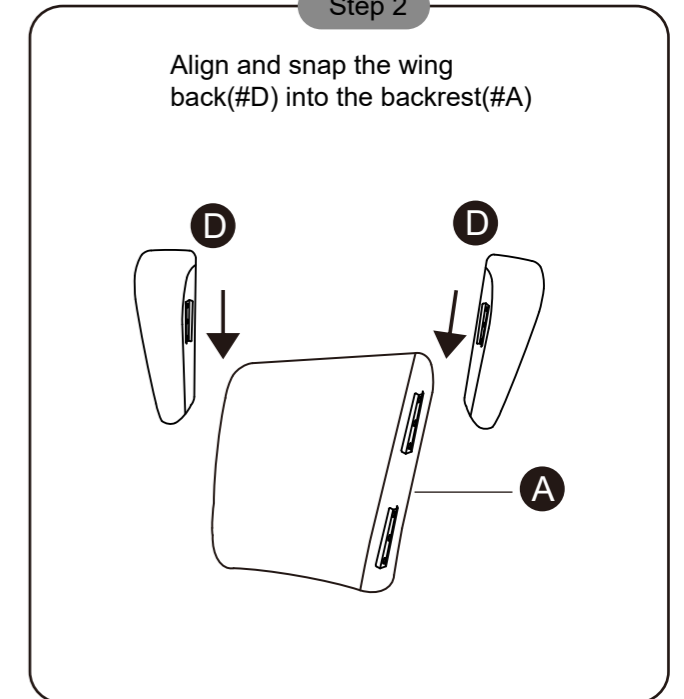

Accent Chair

Installation Instructions

Attention: This instruction contains important safety information. Please read it carefully and keep it for future reference.

What's included

Part List

<p>A x1pc</p>  <p>Backrest</p>	<p>B x1pc</p>  <p>Seat</p>	<p>C x4pcs</p>  <p>Legs</p>	<p>D x1set (L+R)</p>  <p>Wing Back</p>
<p>E x1pc</p>  <p>Lumbar Pillow</p>	<p>F x13pcs</p>  <p>Screw</p>	<p>G x1pc</p>  <p>Allen Key</p>	<p>Please note that there is an extra screw included as a spare; you will only need 12 for assembly.</p>

Overview

Installation Steps

Step 1

Step 2

Step 3