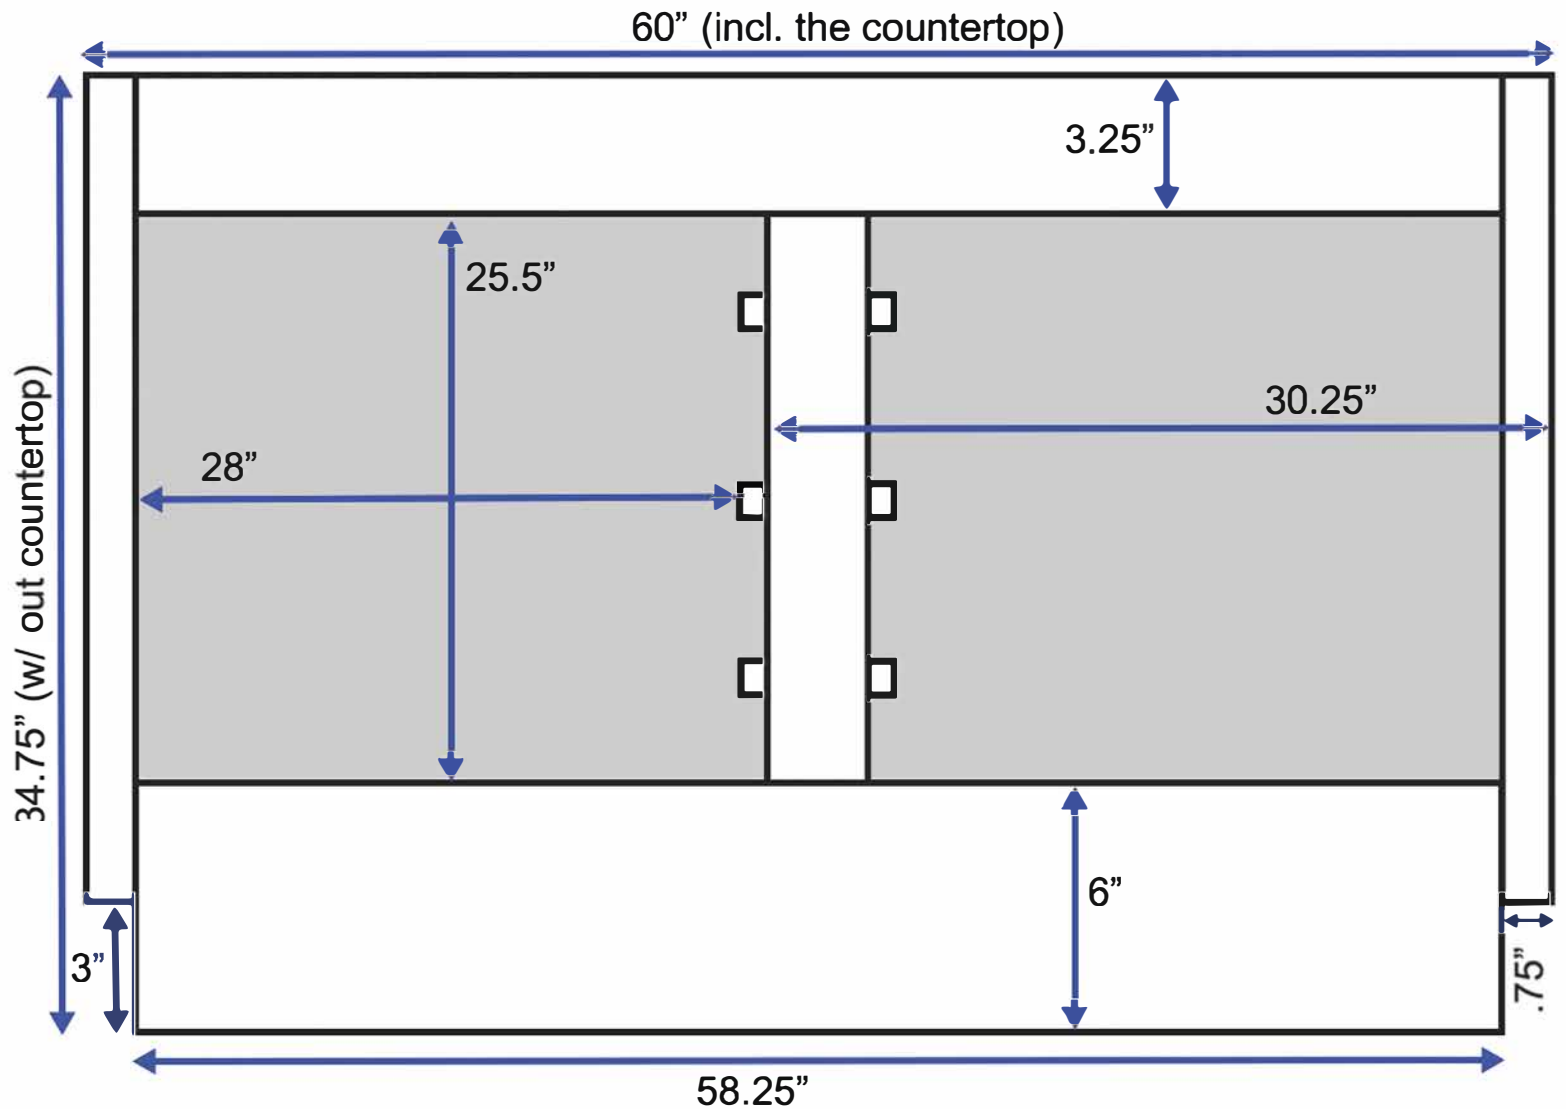

60-inch Double Vanity (Back View)

All measurements are approximate and rounded to the nearest quarter inch.
Please allow for a slight margin of error.