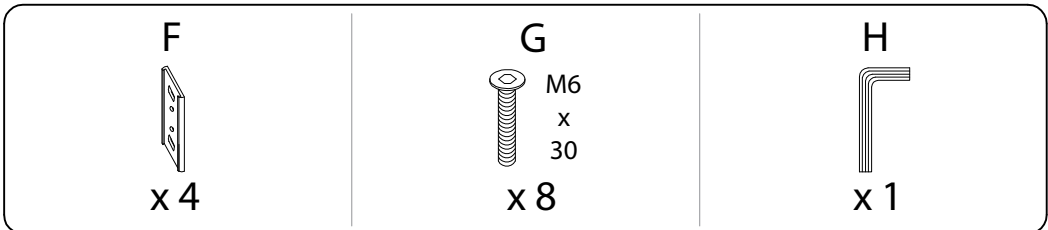

Assembly instructions for the sofa, including tool requirements, time, and personnel.

Tools: A circle containing an Allen key and a screwdriver, and a crossed-out power drill icon, with a warning triangle above.

Time: A clock icon with the text "30'" below it.

Personnel: A person icon with the number "2" below it.

Warnings: A second warning triangle above a crossed-out icon of a block being cut, indicating that the sofa should not be cut or damaged.

1

2

3

A

x 1

C

x 1