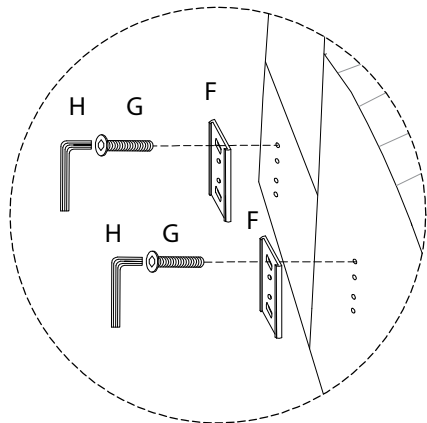

Assembly instructions for the sofa, including tool requirements, time, and personnel.

Tools: A circle containing an Allen key and a screwdriver, and a crossed-out power drill icon, with a warning triangle above.

Time: A clock icon with the text "30'" below it.

Personnel: A person icon with the number "2" below it.

Warnings: A second warning triangle above a crossed-out icon of a block being cut, indicating that the sofa should not be cut or damaged.

1

2

3

A

x 1

C

x 1