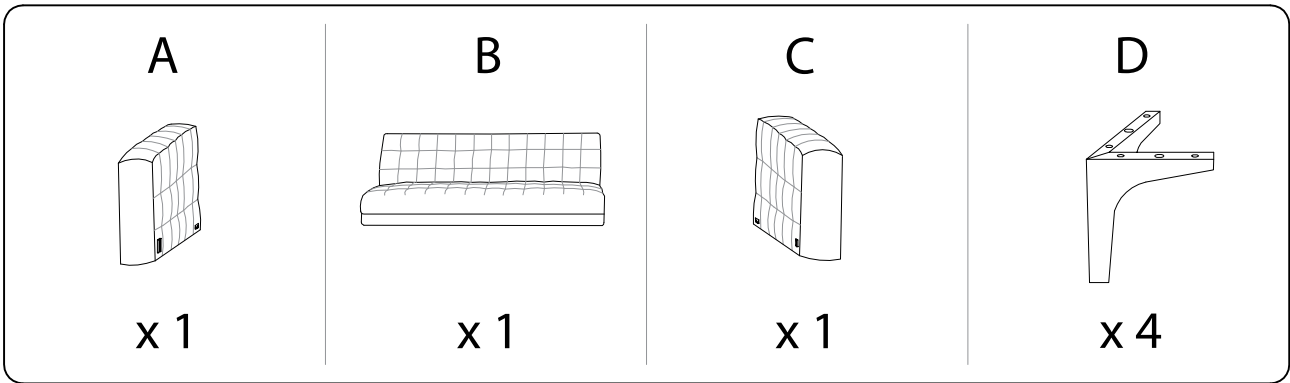

Assembly instructions for the sofa, including tool requirements, time, and personnel.

Tools: A circle containing an Allen key and a screwdriver, and a crossed-out power drill icon, with a warning triangle above.

Time: A clock icon with the text "30'" below it.

Personnel: A person icon with the number "2" below it.

Warnings: A second warning triangle above a crossed-out icon of a block being cut, indicating that the sofa should not be cut or damaged.