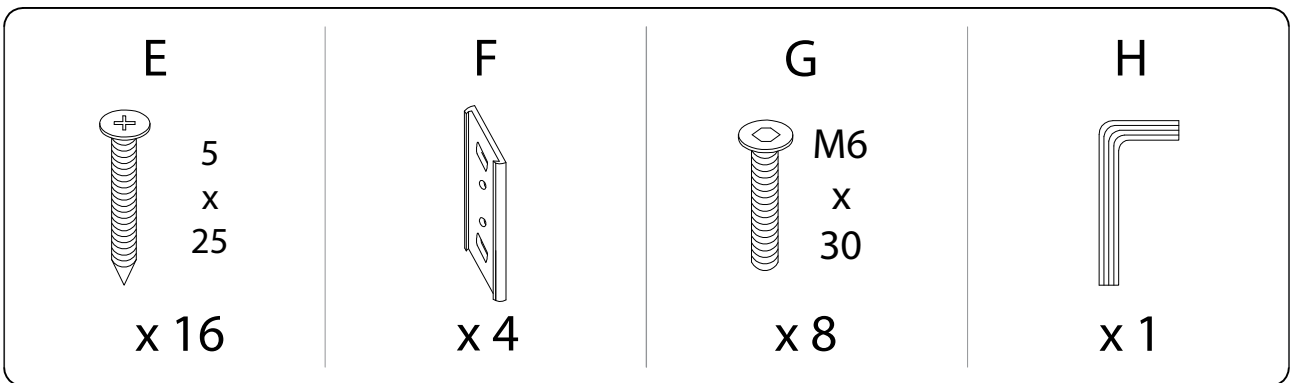

Assembly instructions for the sofa, including tool requirements, time, and personnel.

Tools: A circle containing an Allen key and a screwdriver, and a crossed-out power drill icon, with a warning triangle above.

Time: A clock icon with the text "30'" below it.

Personnel: A person icon with the number "2" below it.

Warnings: A second warning triangle above a crossed-out icon of a block being cut, indicating that the sofa should not be cut or damaged.