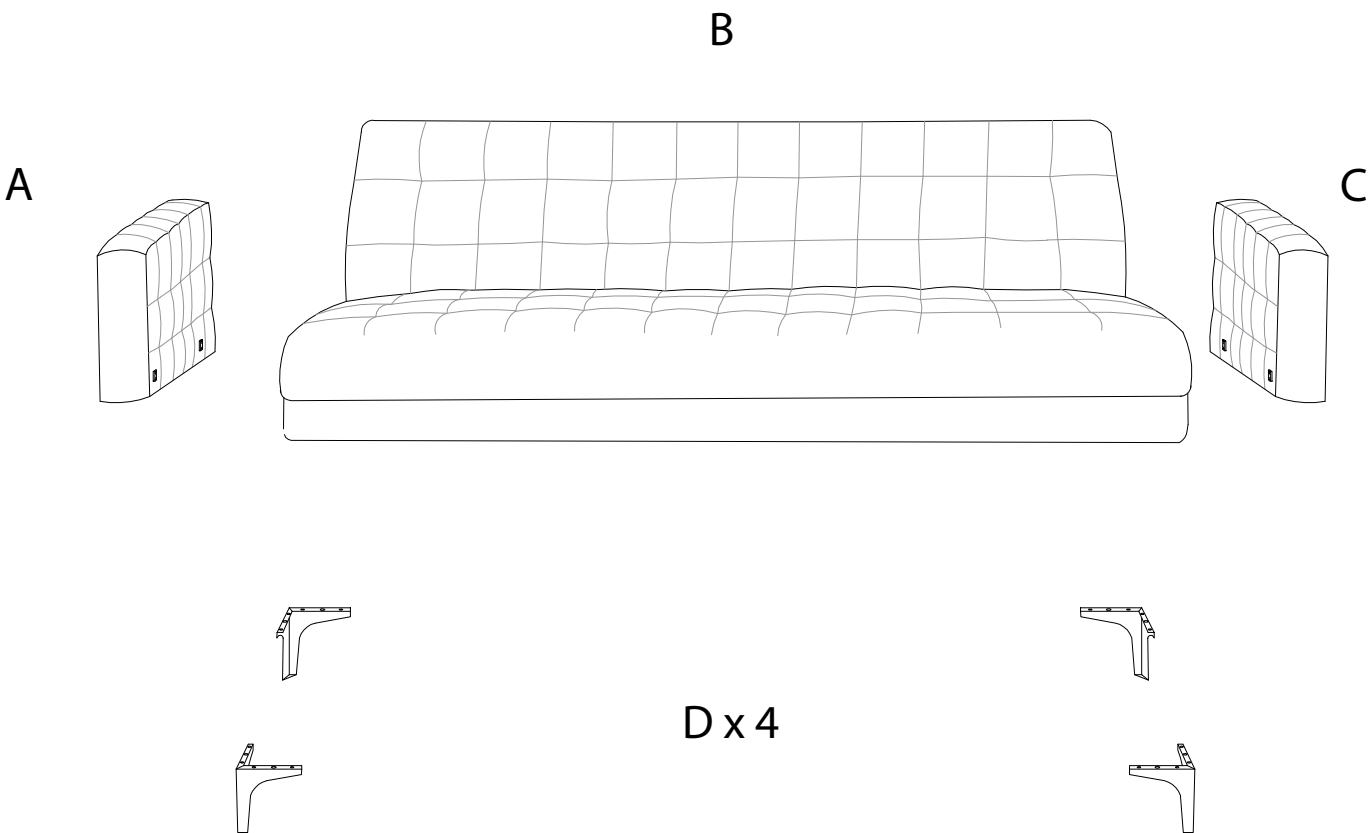

Assembly instructions for the sofa, including tool requirements, time, and personnel.

Tools: A circle containing an Allen key and a screwdriver, and a crossed-out power drill icon, with a warning triangle above.

Time: A clock icon with the text "30'" below it.

Personnel: A person icon with the number "2" below it.

Warnings: A second warning triangle above a crossed-out icon of a block being cut, indicating that the sofa should not be cut or damaged.