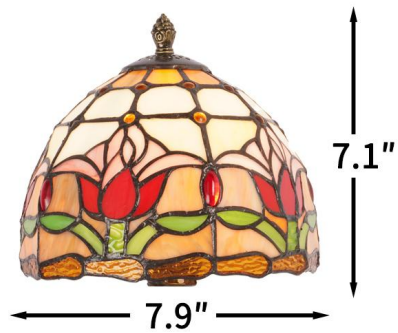

# PRODUCT SIZE

## Product information

Lamp Body Color: Copper Color

Material: Resin + Glass

Weight: 3.9 lbs

Bulb: 1 × E26 (Incl Warm Light Source)