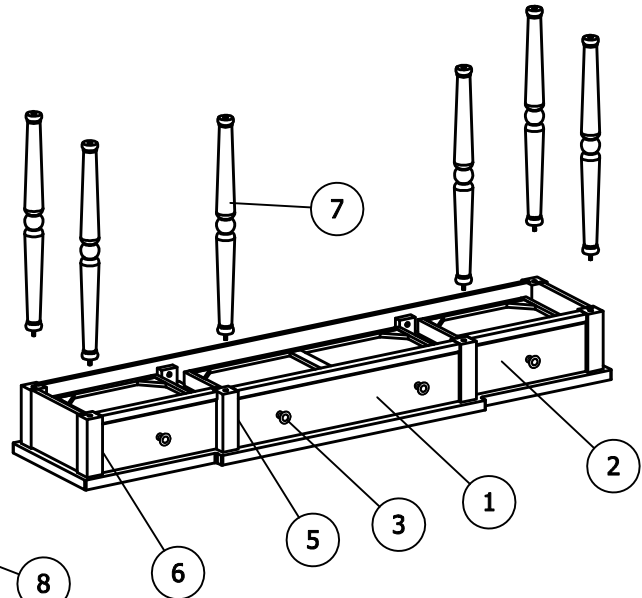

ASSEMBLY INSTRUCTIONS & PARTS IDENTIFICATION

STATELY HOME 60" BREAKFRONT CONSOLE

Thank you for purchasing this quality product. Be sure to check all packing material carefully for small parts that may have come loose inside the carton during shipment

Key Parts		
No	Qty	Description
1	1 pc	Middle Drawer
2	2 pcs	Side Drawer
3	4 pcs	Knob w/screw
4	3 pcs	Drawer stop
5	2 pcs	Middle Drawer glide
6	4 Pcs	Side Drawer glide
7	6 pcs	Middle leg
8	6 pcs	Bottom leg
9	1 pc	Shelf
10	6 pcs	Floor glide

STEP 1

STEP 2