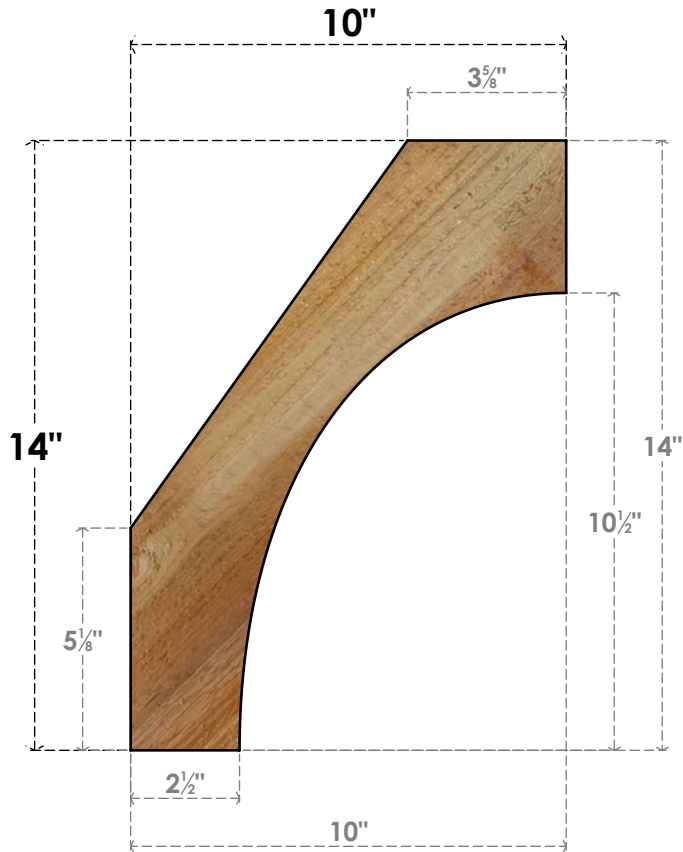

BRC06X10X14WTLOORWR

6"W X 10"D X 14"H WESTLAKE ROUGH SAWN BRACE, WESTERN RED CEDAR

SIDE

FRONT

EKENA MILLWORK
 2300 WEST MAIN ST.
 CLARKSVILLE, TX 75426
 TOLL FREE: 866-607-0453
 WWW.EKENAMILLWORK.COM

NOTES