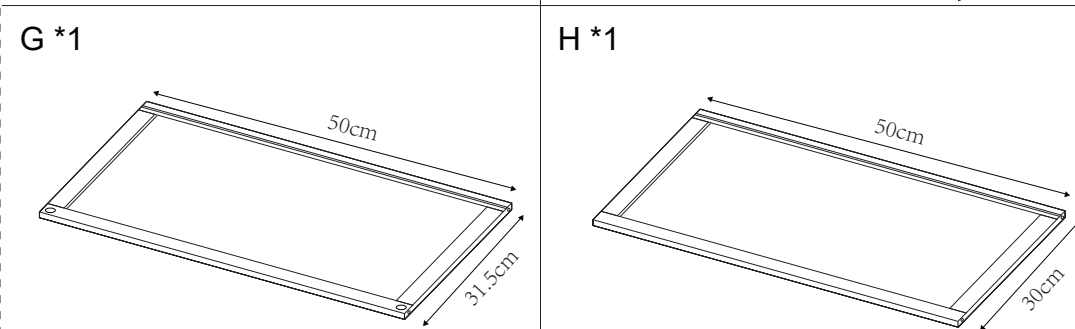

INSTRUCTION
ANWEISUNG
取扱説明書
INSTRUCTION
사용설명서

Product Name:Cloth rack
JJ-ZY1113
Manufacturer: Shenzhen Rambos Technology Co.,LTD
Address:301# 3F,Building 9,Jinfanghua Industrial Zone,49 of South
Wuhedadao,bantian,Longgang district
shenzhen
REPÚBLICA POPULAR DE CHINA
Country of origin:Made in China
Email:UNHO@wisfor.com

Warning:
Prevent cargo from tipping over and crushing onto people.
Vorsichtig, dass Sie nicht von den Waren erdrückt werden.
Empêcher les marchandises de basculer et de heurter les personnes
Evitare che le merci si ribaltino e colpiscano le persone
Evitar que la carga caiga sobre las personas
Zapobiegaj przewróceniu się towarów i uderzeniu ludzi

C&E Connection
E-Commerce (DE) GmbH
Zum Linnegraben 20, 65933,
Frankfurt am Main, Germany
info@ce-connection.de

Company:YH Consulting Limited
Address: C/O YH Consulting Limited Office 147,
Centurion House , London Road ,
Staines-upon-Thames , Surrey , TW18 4AX