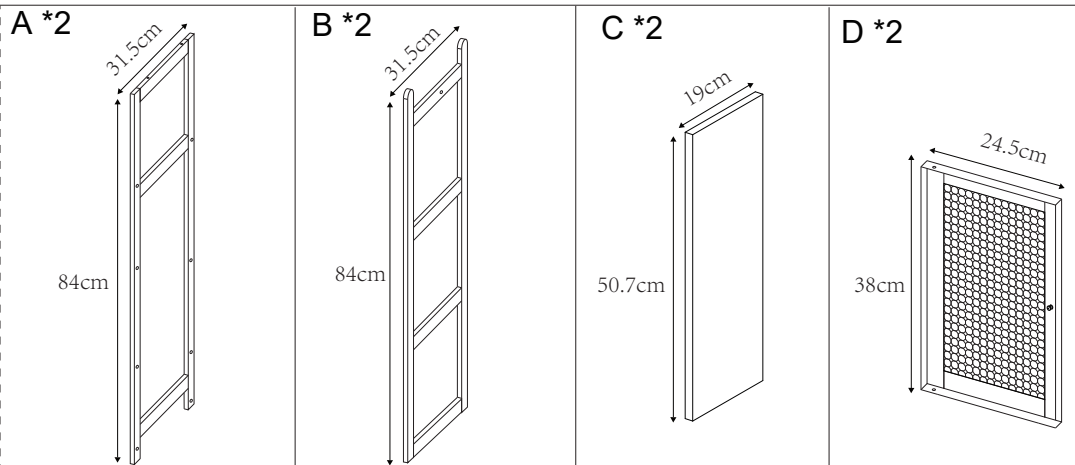

INSTRUCTION
ANWEISUNG
取扱説明書
INSTRUCTION
사용설명서

Product Name:Cloth rack
JJ-ZY1113
Manufacturer: Shenzhen Rambos Technology Co.,LTD
Address:301# 3F,Building 9,Jinfanghua Industrial Zone,49 of South
Wuhedadao,bantian,Longgang district
shenzhen
REPÚBLICA POPULAR DE CHINA
Country of origin:Made in China
Email:UNHO@wisfor.com

Warning:
Prevent cargo from tipping over and crushing onto people.
Vorsichtig, dass Sie nicht von den Waren erdrückt werden.
Empêcher les marchandises de basculer et de heurter les personnes
Evitare che le merci si ribaltino e colpiscano le persone
Evitar que la carga caiga sobre las personas
Zapobiegaj przewróceniu się towarów i uderzeniu ludzi

C&E Connection
E-Commerce (DE) GmbH
Zum Linnegraben 20, 65933,
Frankfurt am Main, Germany
info@ce-connection.de

Company:YH Consulting Limited
Address: C/O YH Consulting Limited Office 147,
Centurion House , London Road ,
Staines-upon-Thames , Surrey , TW18 4AX