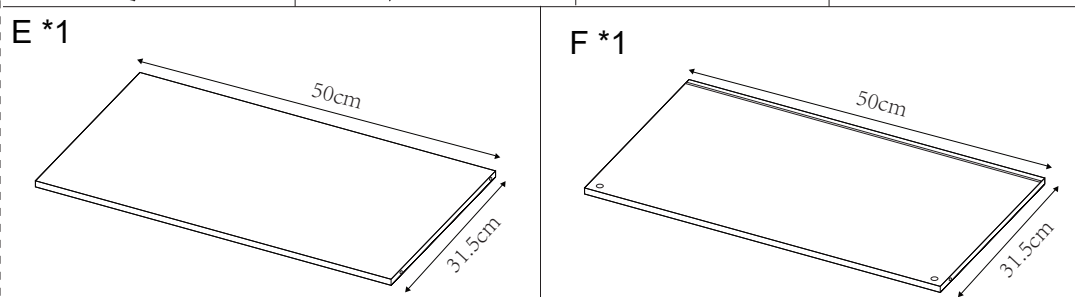

INSTRUCTION
ANWEISUNG
取扱説明書
INSTRUCTION
사용설명서

Product Name:Cloth rack
JJ-ZY1113
Manufacturer: Shenzhen Rambos Technology Co.,LTD
Address:301# 3F,Building 9,Jinfanghua Industrial Zone,49 of South
Wuhedadao,bantian,Longgang district
shenzhen
REPÚBLICA POPULAR DE CHINA
Country of origin:Made in China
Email:UNHO@wisfor.com

Warning:
Prevent cargo from tipping over and crushing onto people.
Vorsichtig, dass Sie nicht von den Waren erdrückt werden.
Empêcher les marchandises de basculer et de heurter les personnes
Evitare che le merci si ribaltino e colpiscano le persone
Evitar que la carga caiga sobre las personas
Zapobiegaj przewróceniu się towarów i uderzeniu ludzi

C&E Connection
E-Commerce (DE) GmbH
Zum Linnegraben 20, 65933,
Frankfurt am Main, Germany
info@ce-connection.de

Company:YH Consulting Limited
Address: C/O YH Consulting Limited Office 147,
Centurion House , London Road ,
Staines-upon-Thames , Surrey , TW18 4AX