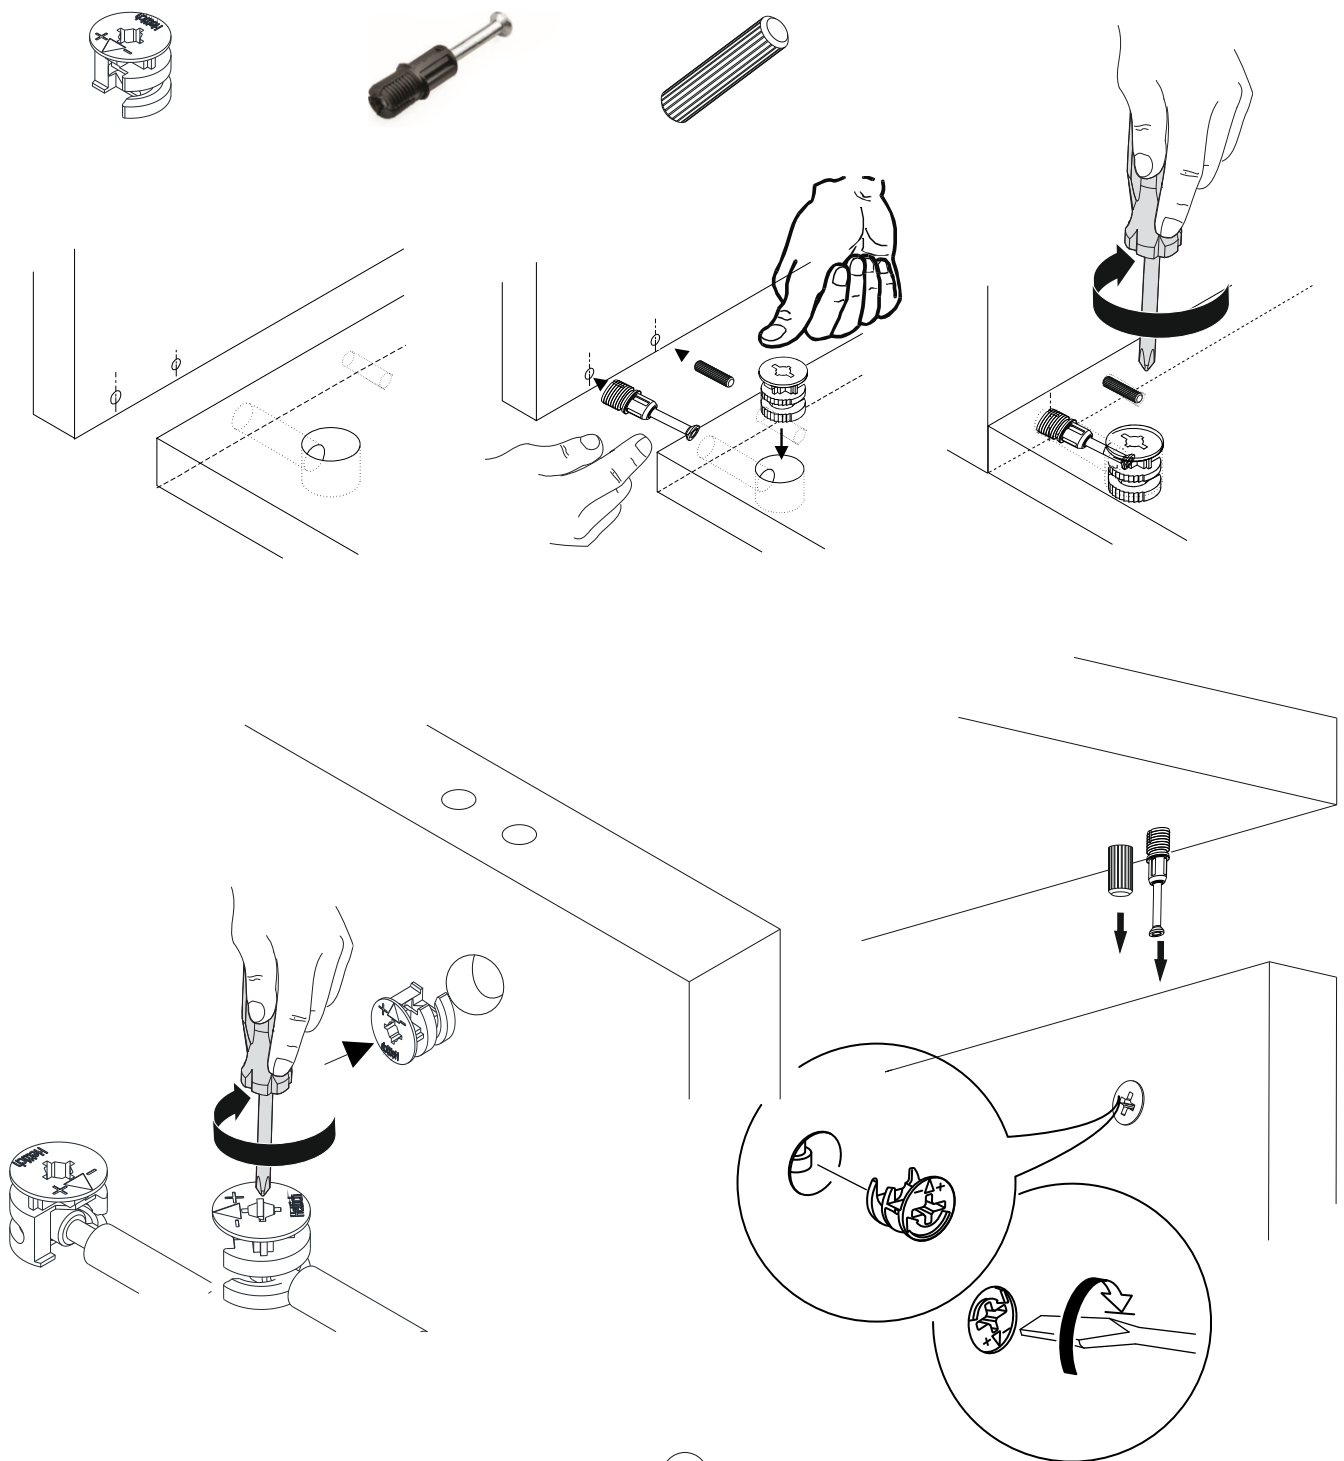

Dear Customer,

The product you bought was subjected to all sorts of tests and control before sending out to you. Even in this situation, sometimes happen that some component is damaged during the transportation. In such case please do not send the whole article back to us. Just request/order the damaged part. While requesting the required part, describe it exactly by looking to service card. Missing part will be sent to you as soon as possible. Before start assembling, please check the whole components and accessories according to the lists. After being sure that every part and accessory are okay and right, start assembling. Before start assembling, please clean all the components with a damp cloth. If you bought more than one product, to prevent confusion be sure that you completed the first product. Then start the other product's assembling. Never draw the products. While carrying, disassociate and lift the product and carry with minimum 2 people. For long distances carry the product with the package.

# ATTENTION!!

Minifix is the main connection material used in products.  
Before starting assembly, please check the drawings below...

The necessary tools (not included)