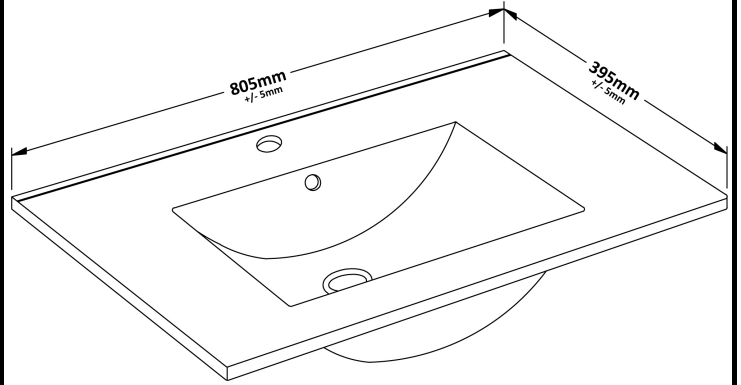

CUSTOMER DATA SHEET

DESCRIPTION: 800 Wh 2-Drawer Vanity With Basin B

CUSTOMER DATA SHEET - FURNITURE

DESCRIPTION: 800 Wall Hung 2-Drawer Basin Unit

PRODUCT DIMENSIONS

Height (mm)	Width (mm)	Depth (mm)	Nett Wgt Kg
538	800	383	34

PACKAGING DIMENSIONS

Height (mm)	Width (mm)	Depth (mm)	Gross Wgt Kg
405	820	560	34

PACKAGING DATA

Box Colour	Brown Cardboard Box		
Box Qty	1	Label Colour	White Label
Label Size	100 x 50	Label Qty	2

OUTER BOX DIMENSIONS (If Applicable)

Height (mm)	Width (mm)	Depth (mm)	Gross Wgt Kg

PRODUCT DETAILS

Country of Origin	United Kingdom			
Fitting Instruction	No			
Constr' Method	Cam & Wood Dowel			
Cabinet Finish	MFC Smooth Matt			
Cab Thickness (mm)	18			
Drawer Included	Yes			
No of Shelves	0			
Hinge Inc'	Not Applicable			
Fixings Inc'	Yes			
Handle Inc'	Yes, Supplied			
Handle Type	Strap			
Certification	FSC	Yes	CE	N/A
Colour	Stone Grey			
Constr' Type	Rigid			
Fascia Finish	MFC Smooth Matt			
Fas Thickness (mm)	18			
Drawer Type	80mm High Metal Softclose			
Hinge Type	Not Applicable			
Adjustable Legs	No, Not Required			
Handle Style	Contemporary			
Waste Shroud	Yes			

CUSTOMER DATA SHEET - CERAMICS

DESCRIPTION: Basin 800mm

PRODUCT DIMENSIONS

Height (mm)	Width (mm)	Depth (mm)	Nett Wgt Kg
170	800	390	16.9

PACKAGING DIMENSIONS

Height (mm)	Width (mm)	Depth (mm)	Gross Wgt Kg
400	820	200	16.9