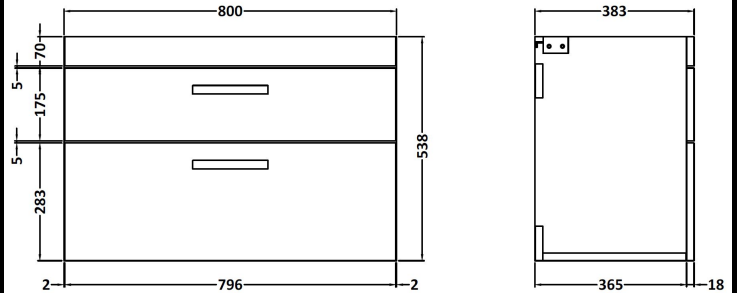

CUSTOMER DATA SHEET

DESCRIPTION: 800 Wh 2-Drawer Vanity With Basin B

CUSTOMER DATA SHEET - FURNITURE

DESCRIPTION: 800 Wall Hung 2-Drawer Basin Unit

PRODUCT DIMENSIONS

Height (mm)	Width (mm)	Depth (mm)	Nett Wgt Kg
538	800	383	34

PACKAGING DIMENSIONS

Height (mm)	Width (mm)	Depth (mm)	Gross Wgt Kg
405	820	560	34

PACKAGING DATA

Box Colour	Brown Cardboard Box		
Box Qty	1	Label Colour	White Label
Label Size	100 x 50	Label Qty	2

OUTER BOX DIMENSIONS (If Applicable)

CUSTOMER DATA SHEET - CERAMICS

DESCRIPTION: Basin 800mm

PRODUCT DIMENSIONS

Height (mm)	Width (mm)	Depth (mm)	Nett Wgt Kg
170	800	390	16.9

PACKAGING DIMENSIONS

Height (mm)	Width (mm)	Depth (mm)	Gross Wgt Kg
400	820	200	16.9

PACKAGING DATA

Box Colour	Brown Cardboard Box - Printed		
Box Qty	1	Label Colour	White Label
Label Size	100 x 50	Label Qty	2

OUTER BOX DIMENSIONS (If Applicable)

Height (mm)	Width (mm)	Depth (mm)	Gross Wgt Kg