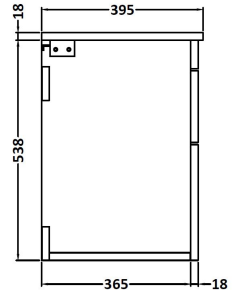

CUSTOMER DATA SHEET

DESCRIPTION: 800 Wh 2-Drawer Vanity With Basin B

CUSTOMER DATA SHEET - FURNITURE

DESCRIPTION: 800 Wall Hung 2-Drawer Basin Unit

PRODUCT DIMENSIONS

Height (mm)	Width (mm)	Depth (mm)	Nett Wgt Kg
538	800	383	34

PACKAGING DIMENSIONS

Height (mm)	Width (mm)	Depth (mm)	Gross Wgt Kg
405	820	560	34

PACKAGING DATA

Box Colour	Brown Cardboard Box		
Box Qty	1	Label Colour	White Label
Label Size	100 x 50	Label Qty	2

OUTER BOX DIMENSIONS (If Applicable)

CUSTOMER DATA SHEET - CERAMICS

DESCRIPTION: Basin 800mm

PRODUCT DIMENSIONS

Height (mm)	Width (mm)	Depth (mm)	Nett Wgt Kg
170	800	390	16.9

PACKAGING DIMENSIONS

Height (mm)	Width (mm)	Depth (mm)	Gross Wgt Kg
400	820	200	16.9

PACKAGING DATA

Box Colour	Brown Cardboard Box - Printed		
Box Qty	1	Label Colour	White Label
Label Size	100 x 50	Label Qty	2

OUTER BOX DIMENSIONS (If Applicable)

Height (mm)	Width (mm)	Depth (mm)	Gross Wgt Kg