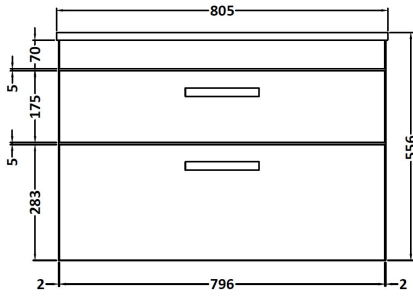

CUSTOMER DATA SHEET

DESCRIPTION: 800 Wh 2-Drawer Vanity With Basin B

CUSTOMER DATA SHEET - FURNITURE

DESCRIPTION: 800 Wall Hung 2-Drawer Basin Unit

PRODUCT DIMENSIONS

Height (mm)	Width (mm)	Depth (mm)	Nett Wgt Kg
538	800	383	34

PACKAGING DIMENSIONS

Height (mm)	Width (mm)	Depth (mm)	Gross Wgt Kg
405	820	560	34

PACKAGING DATA

Box Colour	Brown Cardboard Box		
Box Qty	1	Label Colour	White Label
Label Size	100 x 50	Label Qty	2

OUTER BOX DIMENSIONS (If Applicable)

CUSTOMER DATA SHEET - CERAMICS

DESCRIPTION: Basin 800mm

PRODUCT DIMENSIONS

Height (mm)	Width (mm)	Depth (mm)	Nett Wgt Kg
170	800	390	16.9

PACKAGING DIMENSIONS

Height (mm)	Width (mm)	Depth (mm)	Gross Wgt Kg
400	820	200	16.9

PACKAGING DATA

Box Colour	Brown Cardboard Box - Printed		
Box Qty	1	Label Colour	White Label
Label Size	100 x 50	Label Qty	2

OUTER BOX DIMENSIONS (If Applicable)

Height (mm)	Width (mm)	Depth (mm)	Gross Wgt Kg