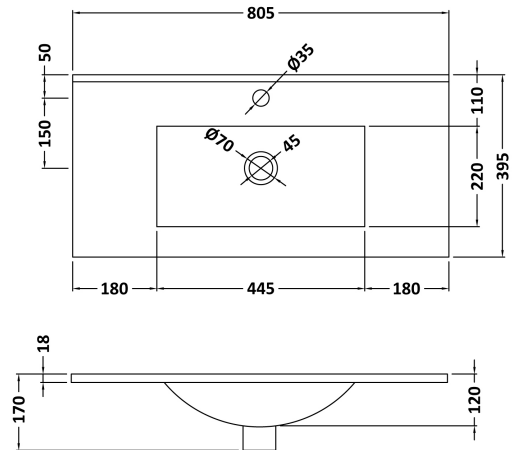

CUSTOMER DATA SHEET

DESCRIPTION: 800 Wh 2-Drawer Vanity With Basin B

CUSTOMER DATA SHEET - FURNITURE

DESCRIPTION: 800 Wall Hung 2-Drawer Basin Unit

PRODUCT DIMENSIONS

Height (mm)	Width (mm)	Depth (mm)	Nett Wgt Kg
538	800	383	34

PACKAGING DIMENSIONS

Height (mm)	Width (mm)	Depth (mm)	Gross Wgt Kg
405	820	560	34

PACKAGING DATA

Box Colour	Brown Cardboard Box		
Box Qty	1	Label Colour	White Label
Label Size	100 x 50	Label Qty	2

OUTER BOX DIMENSIONS (If Applicable)

CUSTOMER DATA SHEET - CERAMICS

DESCRIPTION: Basin 800mm

PRODUCT DIMENSIONS

Height (mm)	Width (mm)	Depth (mm)	Nett Wgt Kg
170	800	390	16.9

PACKAGING DIMENSIONS

Height (mm)	Width (mm)	Depth (mm)	Gross Wgt Kg
400	820	200	16.9

PACKAGING DATA

Box Colour	Brown Cardboard Box - Printed		
Box Qty	1	Label Colour	White Label
Label Size	100 x 50	Label Qty	2

OUTER BOX DIMENSIONS (If Applicable)

Height (mm)	Width (mm)	Depth (mm)	Gross Wgt Kg