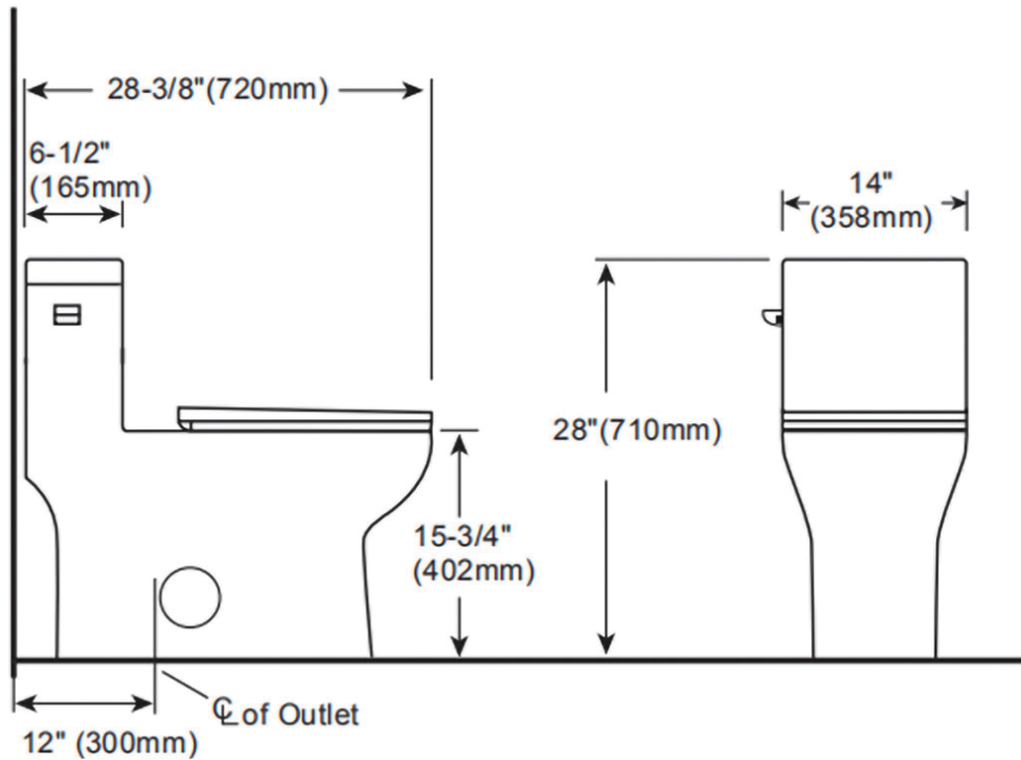

Dimension/Specification

Sku RX-T25W