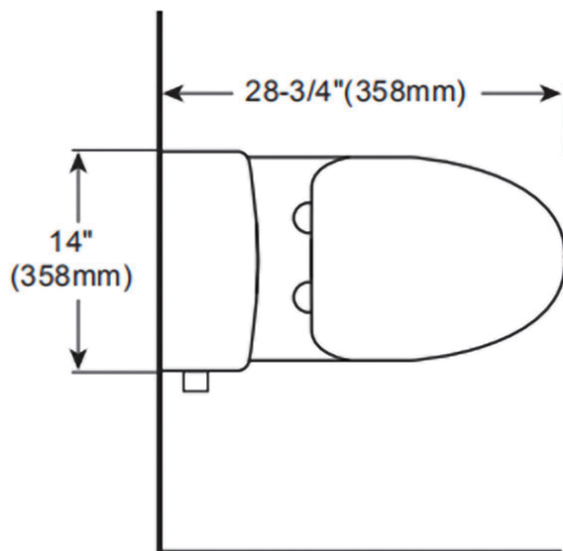

Dimension/Specification

Sku RX-T25W