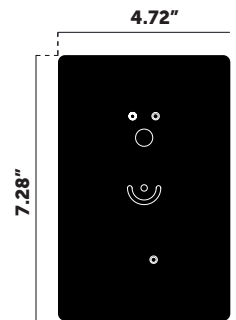

US OUTLET BOX COVER PLATE:

FINISH

- Graphite / Steel
- Graphite / Brass
- Graphite / Smoked Bronze
- Stone / Steel
- Stone / Brass
- Stone / Smoked Bronze

SKU

- **NHW-19340**
- **NHW-18338**
- **NHW-20339**
- **NHW-23337**
- **NHW-25335**
- **NHW-24336**