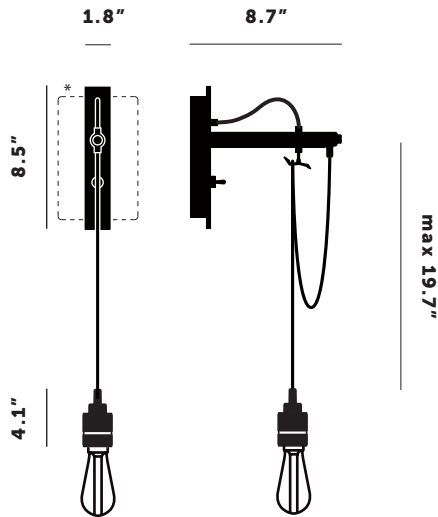

A wall light made from solid metal with matt rubber detailing. The base is finished in either *stone* or *graphite* powder coating. The pendant length can be adjusted to suit and hooked onto a solid metal hook. Can be fitted as standalone or connected to a us outlet box. Buster + Punch offers a range of light bulbs that look great with this light and are sold separately.

busterandpunch.us
info@busterandpunch.us

BUSTER + PUNCH

LONDON

HOOKED WALL / NUDE

SPECIFICATIONS:

E26 / 110-120V / Dry locations
 Max 40W type A bulb
 Bulb sold separately
 Suitable for both 3.5 and 4" junction boxes
 Wall mount only
 cULus approved