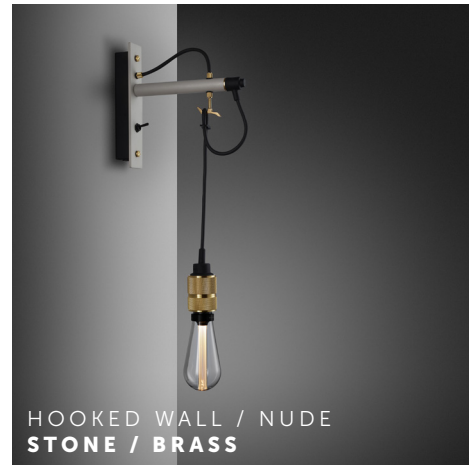

BUSTER + PUNCH

LONDON

HOOKED WALL / NUDE

TECH SPEC

HOOKED WALL / NUDE
GRAPHITE / STEEL

HOOKED WALL / NUDE
STONE / BRASS

HOOKED WALL / NUDE
STONE / SMOKED BRONZE

HOOKED WALL / NUDE

A wall light made from solid metal with matt rubber detailing. The base is finished in either *stone* or *graphite* powder coating. The pendant length can be adjusted to suit and hooked onto a solid metal hook. Can be fitted as standalone or connected to a us outlet box. Buster + Punch offers a range of light bulbs that look great with this light and are sold separately.

busterandpunch.us
info@busterandpunch.us

BUSTER + PUNCH

LONDON

HOOKED WALL / NUDE

SPECIFICATIONS:

E26 / 110-120V / Dry locations
 Max 40W type A bulb
 Bulb sold separately
 Suitable for both 3.5 and 4" junction boxes
 Wall mount only
 cULus approved