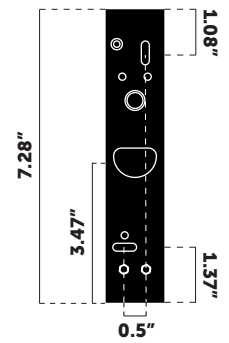

FROM THE BACK: