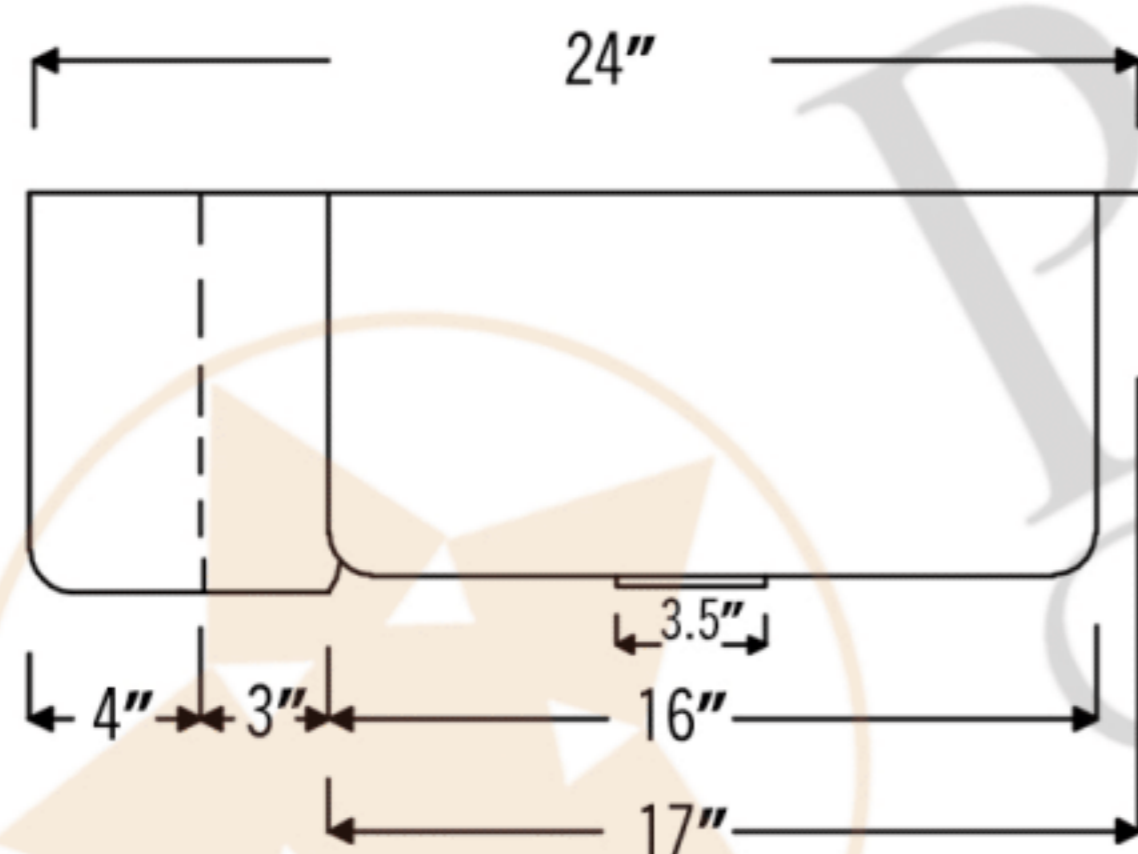

PREMIER
COPPER PRODUCTS

MODEL NUMBER: KA50RDB33249

- * Description: 33" Hammered Copper Kitchen Rounded Apron 50/50 Double Basin Sink
- * Outer Dimension: 33" x 24" x 9"
- * Inner Dimension: L: 15" x 21" x 9" | R: 15" x 21" x 9"
- * Rim: Left, Right & Back - 1" / Apron Front - 2"
- * Drain Opening: 3.5"
- * Finish: Oil Rubbed Bronze | Living Copper

THIS PRODUCT IS HAND CRAFTED, SMALL VARIANCES IN COLOR AND SIZE MAY OCCUR.
DO NOT MAKE ANY INSTALLATION CUTS UNTIL YOU RECEIVE YOUR ITEM(S).