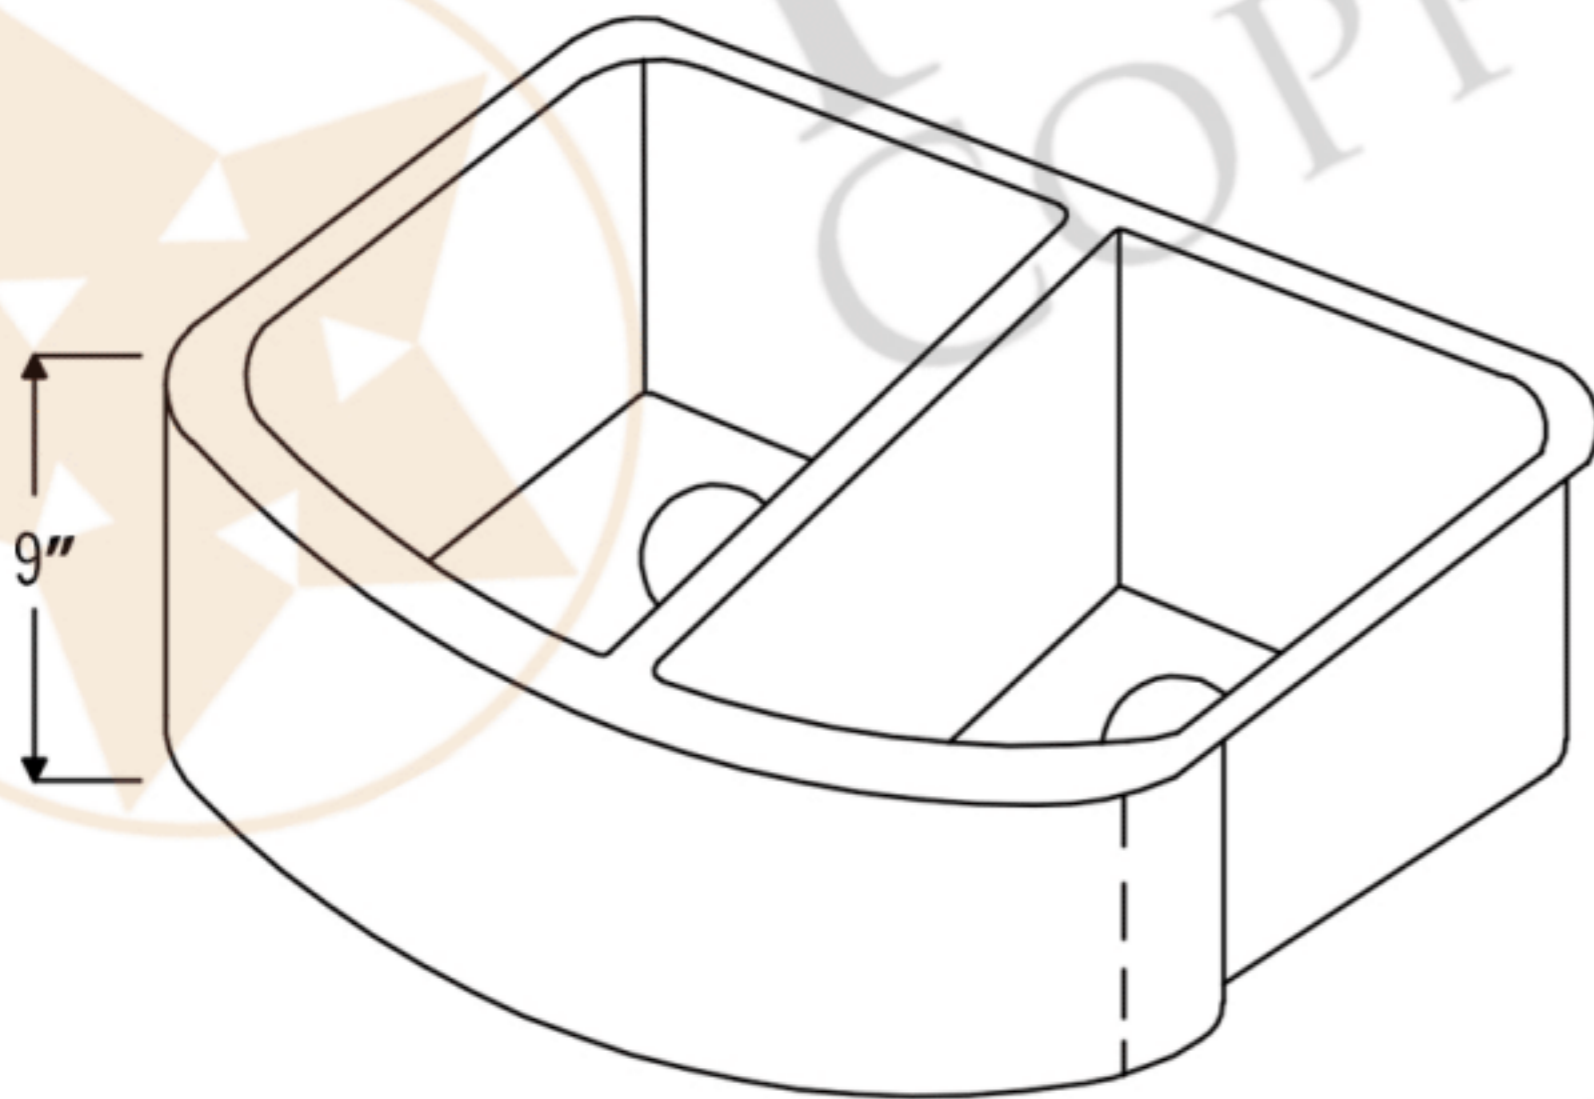

PREMIER
COPPER PRODUCTS

MODEL NUMBER: KA50RDB33249

- * Description: 33" Hammered Copper Kitchen Rounded Apron 50/50 Double Basin Sink
- * Outer Dimension: 33" x 24" x 9"
- * Inner Dimension: L: 15" x 21" x 9" | R: 15" x 21" x 9"
- * Rim: Left, Right & Back - 1" / Apron Front - 2"
- * Drain Opening: 3.5"
- * Finish: Oil Rubbed Bronze | Living Copper

THIS PRODUCT IS HAND CRAFTED, SMALL VARIANCES IN COLOR AND SIZE MAY OCCUR.
DO NOT MAKE ANY INSTALLATION CUTS UNTIL YOU RECEIVE YOUR ITEM(S).