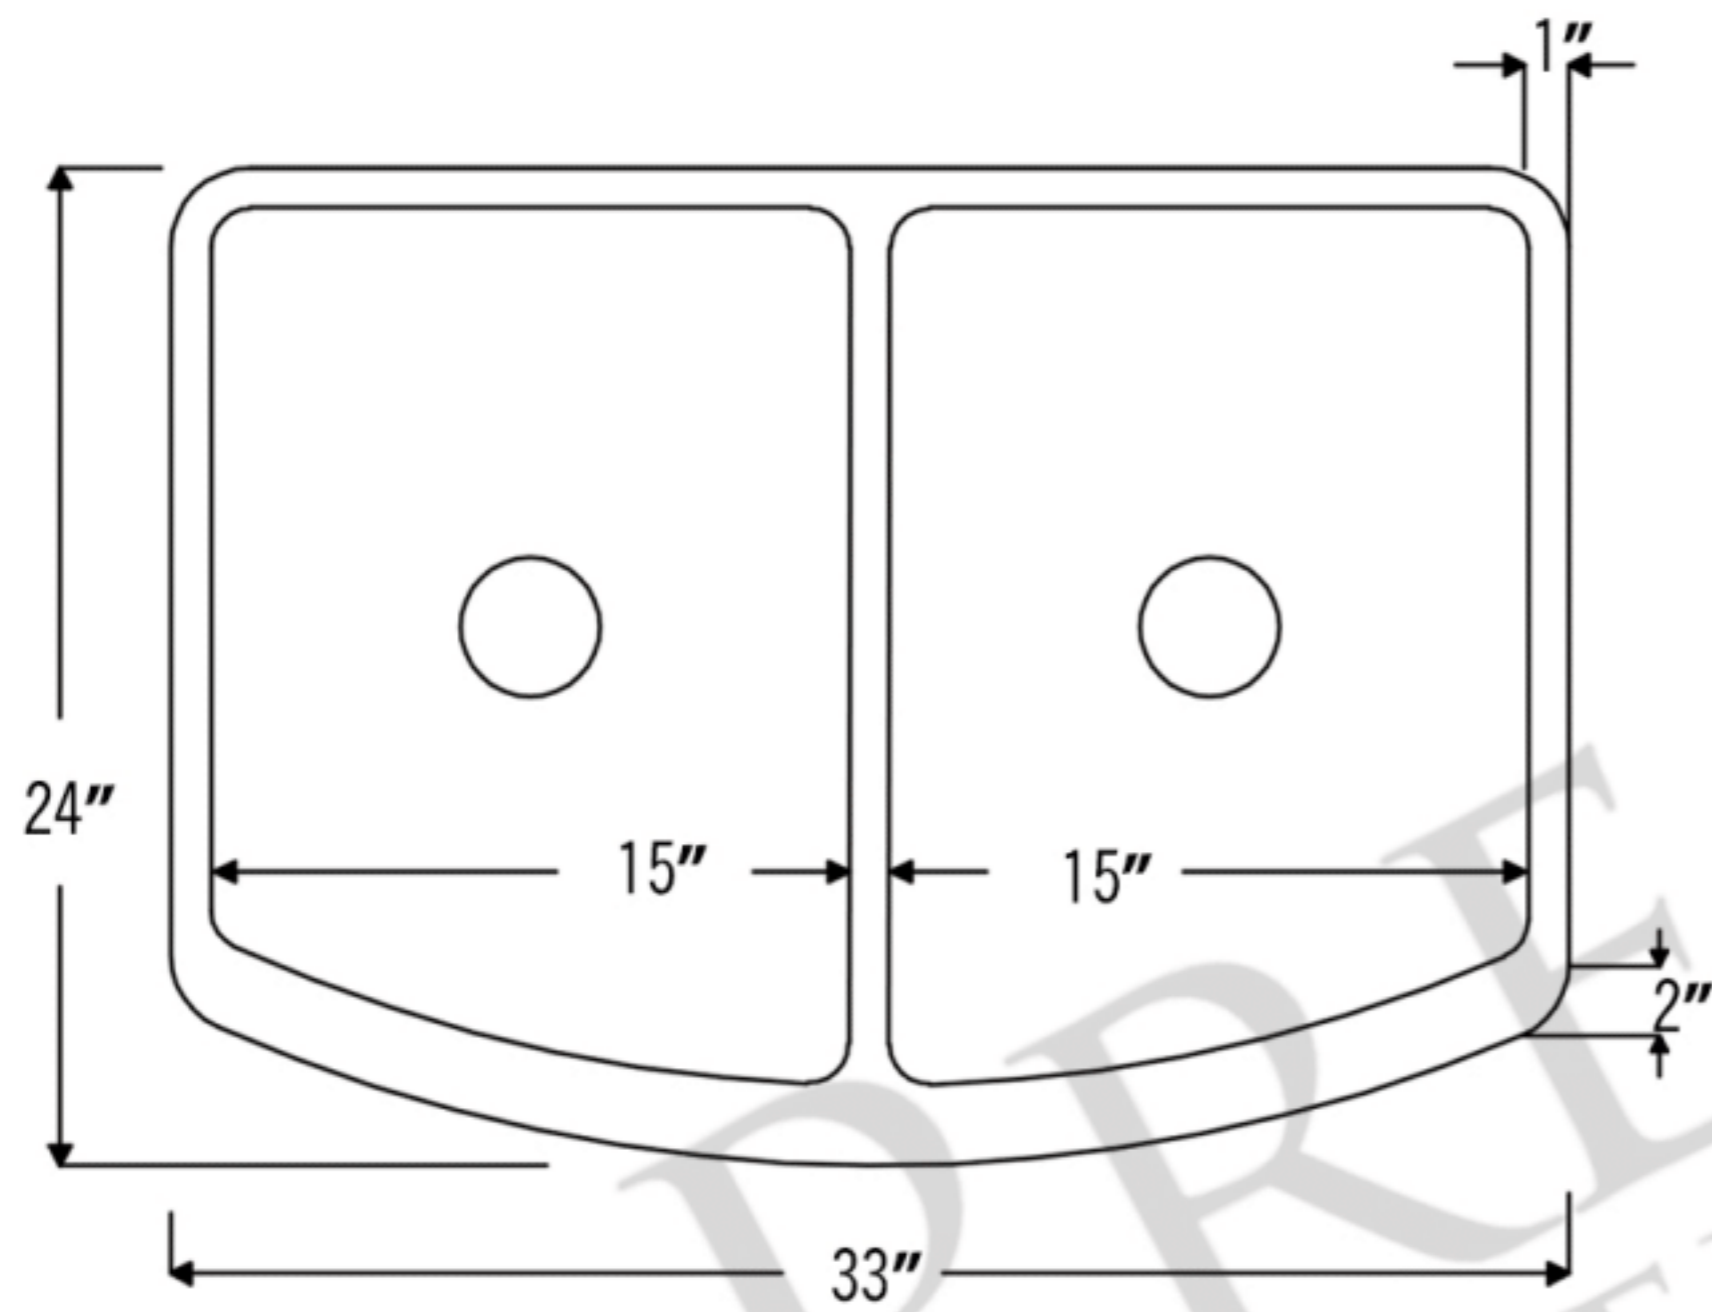

PREMIER
COPPER PRODUCTS

MODEL NUMBER: KA50RDB33249

- * Description: 33" Hammered Copper Kitchen Rounded Apron 50/50 Double Basin Sink
- * Outer Dimension: 33" x 24" x 9"
- * Inner Dimension: L: 15" x 21" x 9" | R: 15" x 21" x 9"
- * Rim: Left, Right & Back - 1" / Apron Front - 2"
- * Drain Opening: 3.5"
- * Finish: Oil Rubbed Bronze | Living Copper

THIS PRODUCT IS HAND CRAFTED, SMALL VARIANCES IN COLOR AND SIZE MAY OCCUR.
DO NOT MAKE ANY INSTALLATION CUTS UNTIL YOU RECEIVE YOUR ITEM(S).