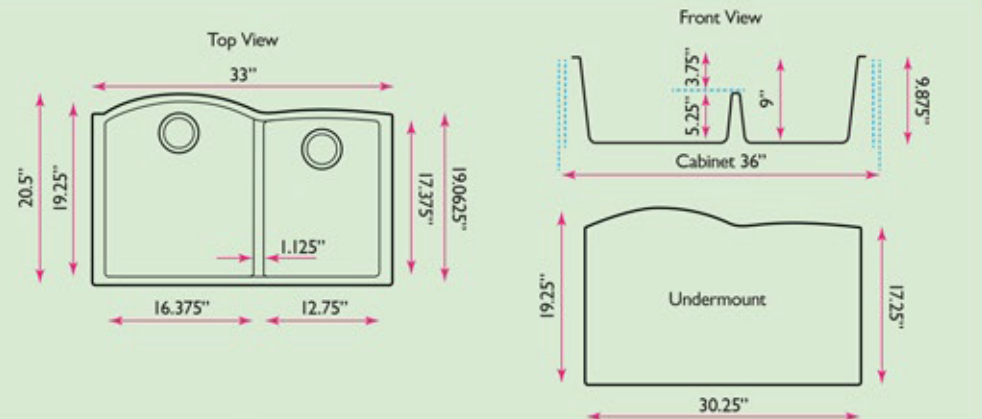

Plymouth Collection

33 Inch Single Bowl Undermount
Granite Composite Kitchen Sink

Nantucket

S I N K S

www.NantucketSinksUSA.com
info@nantucketsinksusa.com

SPECS

OVERALL DIMENSIONS	INTERIOR BOWLS	BOWL DEPTH	DRAIN DIMENSIONS	BOTTOM GRID
33" x 20.5" x 9.875"	19.25" x 16.375" Large 17.375" x 12.75" Small	9"	3.5" Standard Opening	Not Included