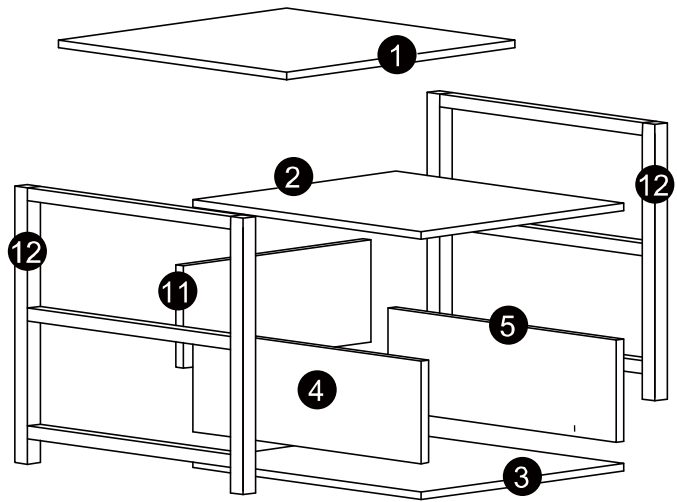

## How to find us?

Email: [support@vecelo.com](mailto:support@vecelo.com)

Website: [www.vecelo.com](http://www.vecelo.com)

Item Description: Night Stand

Model NO: JYX-NO.3

11

10

To prevent drawer slide off, the hinge should be opened as the picture shows.