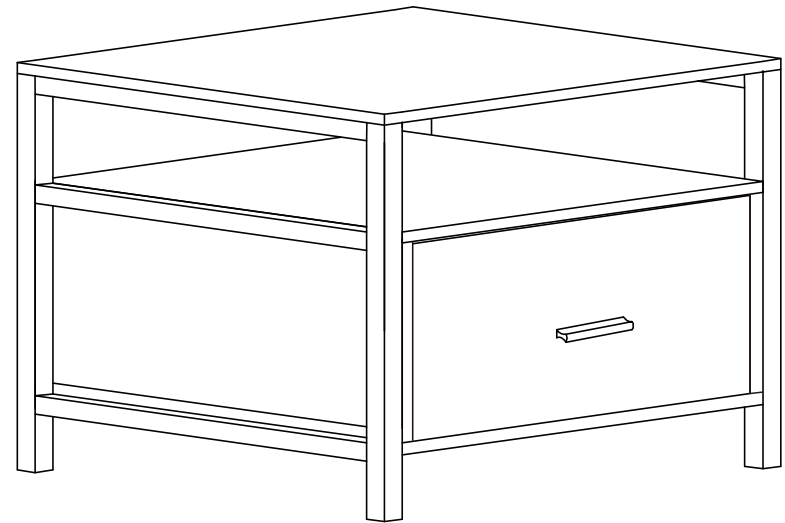

## How to find us?

Email: [support@vecelo.com](mailto:support@vecelo.com)

Website: [www.vecelo.com](http://www.vecelo.com)

Item Description: Night Stand

Model NO: JYX-NO.3

11

10

To prevent drawer slide off, the hinge should be opened as the picture shows.