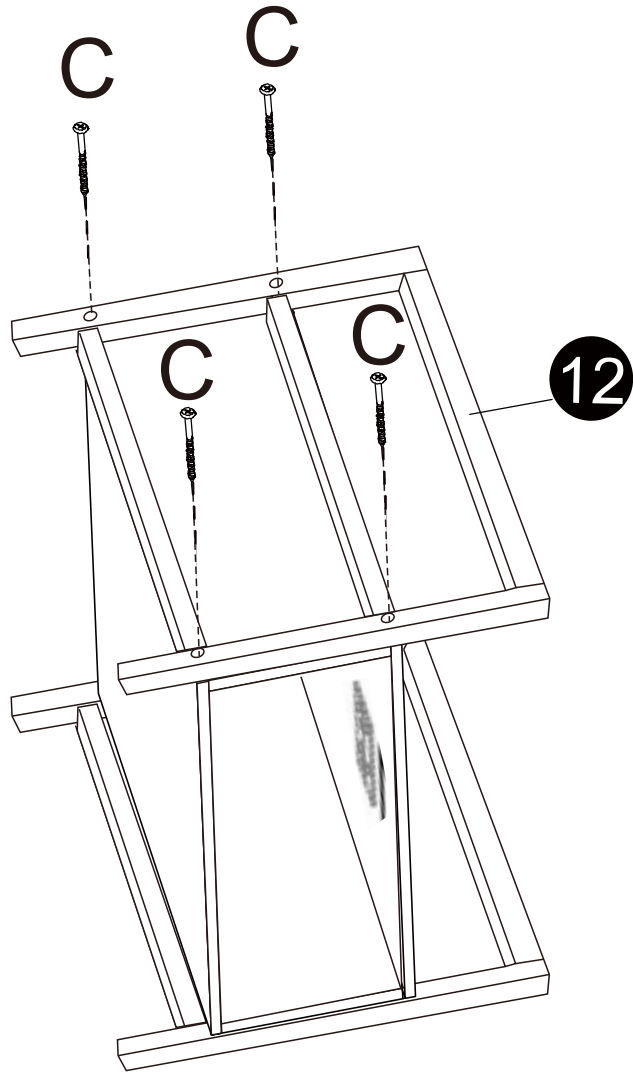

## How to find us?

Email: [support@vecelo.com](mailto:support@vecelo.com)

Website: [www.vecelo.com](http://www.vecelo.com)

Item Description: Night Stand

Model NO: JYX-NO.3

11

10

To prevent drawer slide off, the hinge should be opened as the picture shows.

Components					
1		1	7		1
2		1	8		1
3		1	9		1
4		1	10		1
5		1	11		1
6		1	12		2

Screws&Tools

A		5*28mm	8
B		M5*40mm	10
C		M5*50mm	8
G		M6*25mm	4
S		M4*15mm	2
Z		96mm	1

8

C   
M5\*50mm  
4PCS

StepA:Drawer Assembly ( 1 2 3 )

1

A   
4PCS

2

7

C   
M5\*50mm  
4PCS

6

3

4

Z

1PC

S

M4\*15mm  
2PCS

5

B

M5\*40mm  
6PCS