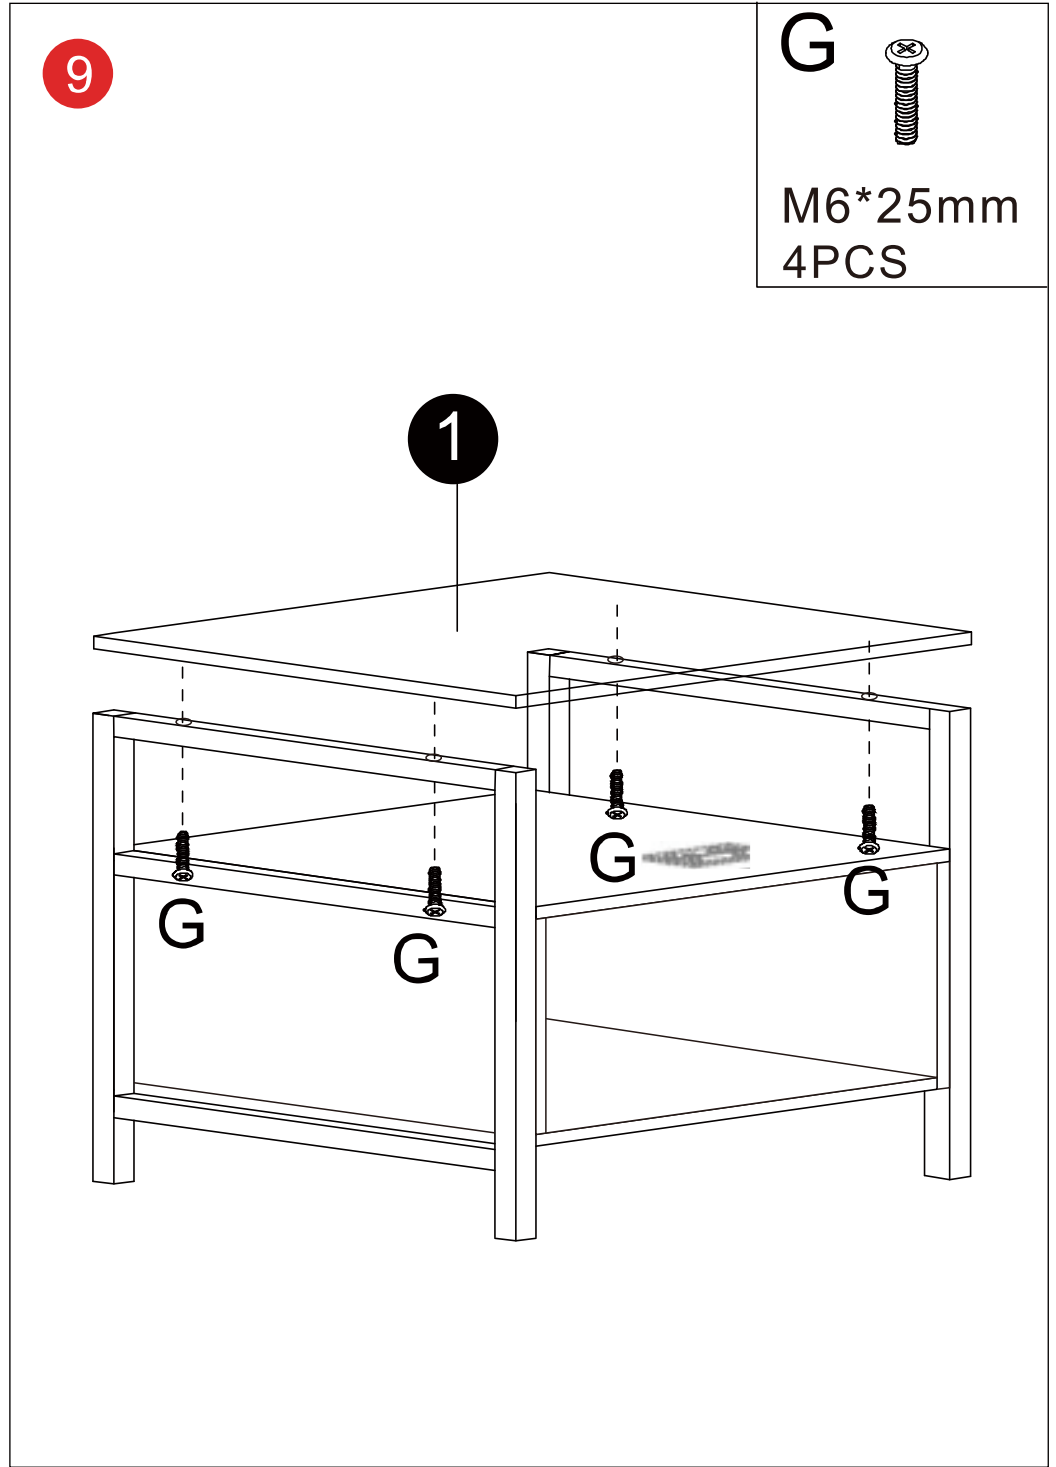

## How to find us?

Email: [support@vecelo.com](mailto:support@vecelo.com)

Website: [www.vecelo.com](http://www.vecelo.com)

Item Description: Night Stand

Model NO: JYX-NO.3

11

10

To prevent drawer slide off, the hinge should be opened as the picture shows.

Components					
1		1	7		1
2		1	8		1
3		1	9		1
4		1	10		1
5		1	11		1
6		1	12		2

Screws&Tools

A		5*28mm	8
B		M5*40mm	10
C		M5*50mm	8
G		M6*25mm	4
S		M4*15mm	2
Z		96mm	1

8

C   
M5\*50mm  
4PCS

StepA:Drawer Assembly ( 1 2 3 )

Z

1PC

S

M4\*15mm  
2PCS

5

B

M5\*40mm  
6PCS