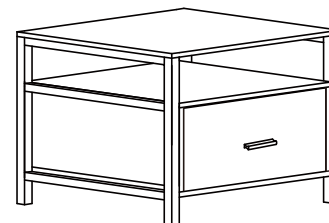

## How to find us?

Email: [support@vecelo.com](mailto:support@vecelo.com)

Website: [www.vecelo.com](http://www.vecelo.com)

Item Description: Night Stand

Model NO: JYX-NO.3

11

10

To prevent drawer slide off, the hinge should be opened as the picture shows.