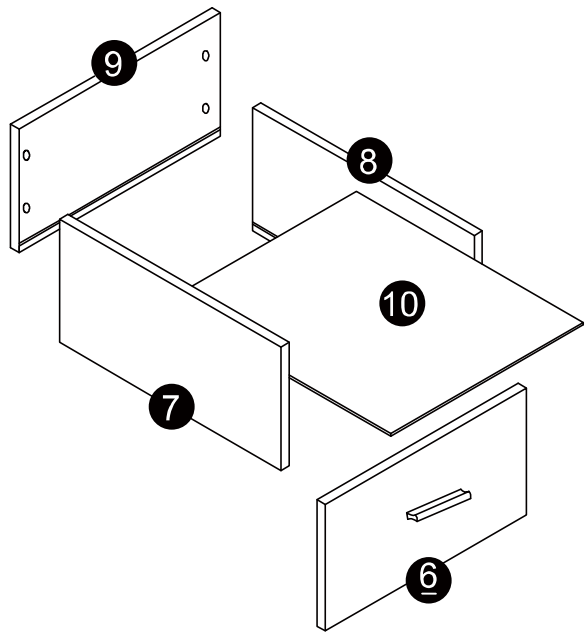

## How to find us?

Email: [support@vecelo.com](mailto:support@vecelo.com)

Website: [www.vecelo.com](http://www.vecelo.com)

Item Description: Night Stand

Model NO: JYX-NO.3

11

10

To prevent drawer slide off, the hinge should be opened as the picture shows.

Components					
1		1	7		1
2		1	8		1
3		1	9		1
4		1	10		1
5		1	11		1
6		1	12		2

Screws&Tools

A		5*28mm	8
B		M5*40mm	10
C		M5*50mm	8
G		M6*25mm	4
S		M4*15mm	2
Z		96mm	1

8

C   
M5\*50mm  
4PCS

StepA:Drawer Assembly ( 1 2 3 )