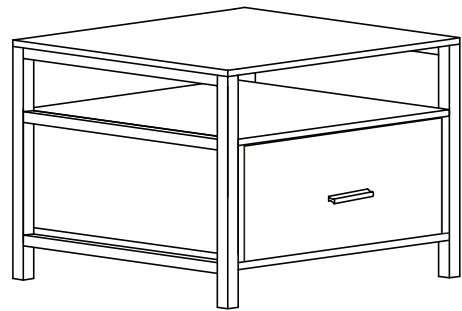

SKU:KHD-DX-T05 Lot No.: JYX-NO.3  
BLACK/WHITE/BROWN/OAK/CFE/BFWB/GRY/CGY