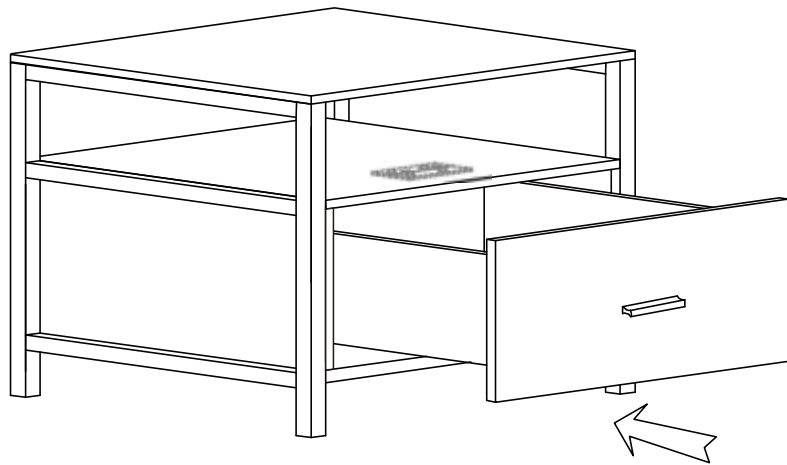

## How to find us?

Email: [support@vecelo.com](mailto:support@vecelo.com)

Website: [www.vecelo.com](http://www.vecelo.com)

Item Description: Night Stand

Model NO: JYX-NO.3

11

10

To prevent drawer slide off, the hinge should be opened as the picture shows.