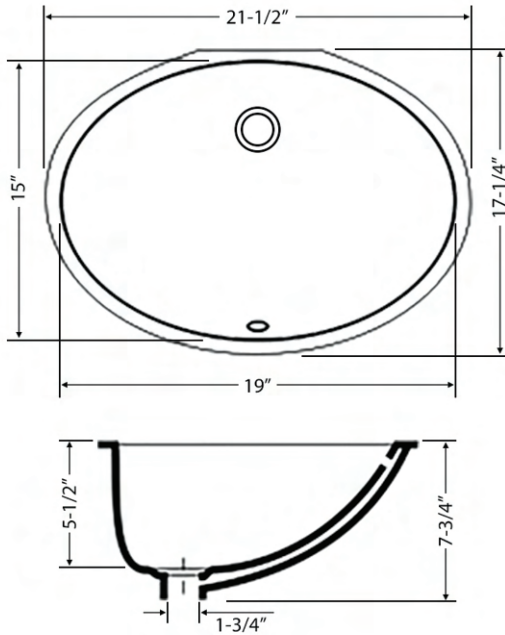

IN THE BOX

Installation
Guide

Mounting Clips
[RVA11031]

Cut-out
Template

NOMINAL DIMENSIONS

Exterior: 21-1/2" (wide) x 17-1/4" (front-to-back)

Interior Bowl: 19" (wide) x 15" (front-to-back)

Bowl Depth: 5-1/2"

Minimum Cabinet Size: 24"

Drain Hole Size: 1 3/4"

Installation Type:

Undermount

Drain Location:

Rear Center

RUVATI USA

www.ruvati.com

Phone: 1.855.478.8284
Email: support@ruvati.com

SOLD SEPARATELY

Popup Drain
[RVA5102WH/CH]

DIMENSIONS

cUPC certified by IAPMO
to meet US and Canada
plumbing standards.

**SCAN TO REGISTER
YOUR WARRANTY**

or visit
ruvati.com/register