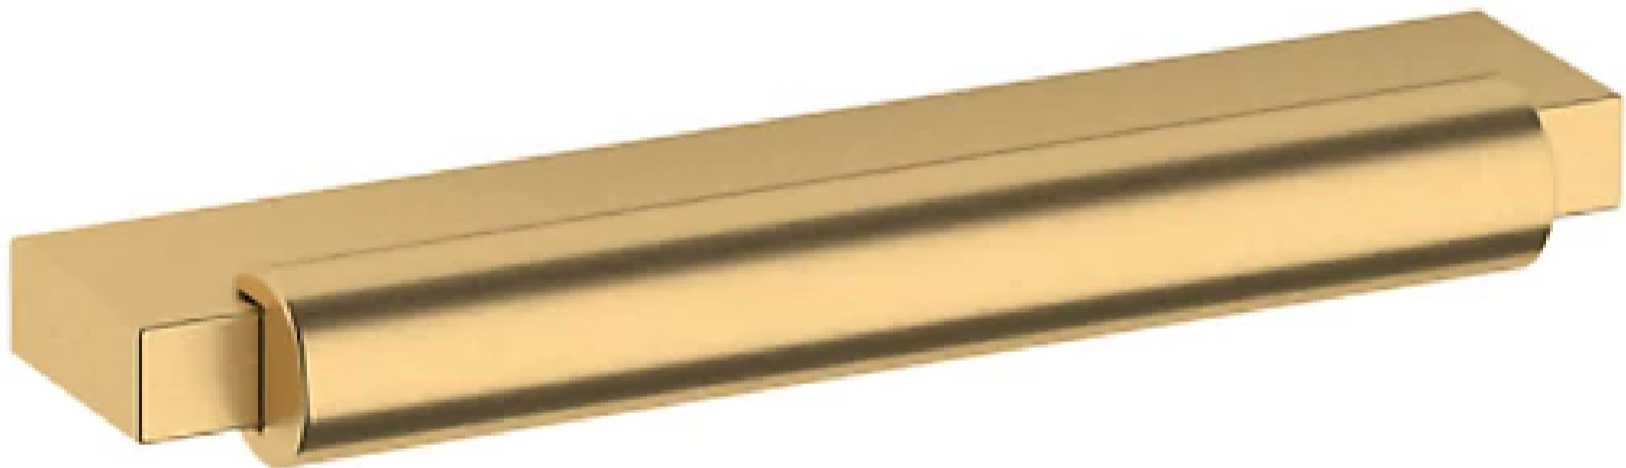

# 4624 MODERN PULL

4" CTC

# 4624 MODERN PULL

## 4" CTC

### Key Features

- ✓ The Modern Family is a bold statement piece, the juxtaposition of the elongated solid post, and the rounded end will make for a beautiful design in your home.
- ✓ Baldwin's Satin Brass is a smooth, matte finish with golden, warm tones. This Lifetime Finish is created to add a subtle gleam to the hardware for years to come, and comes with a Limited Lifetime Finish Warranty.