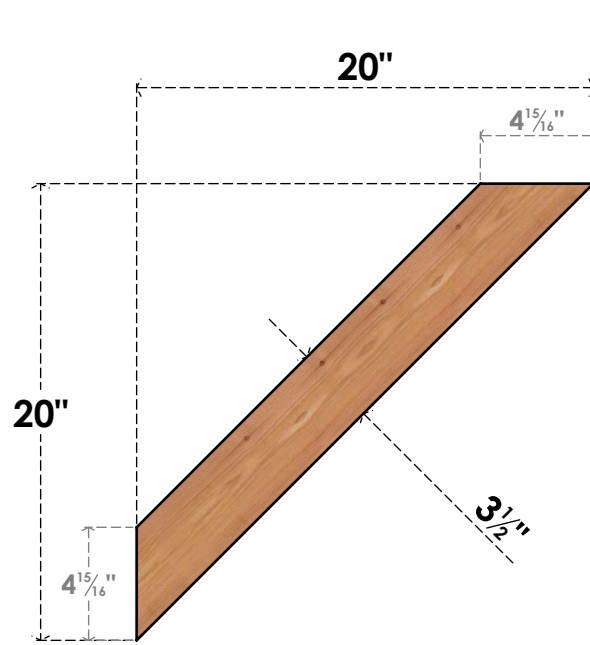

BRC04X20X20TRA00SWR

3 1/2"W X 20"D X 20"H TRADITIONAL SMOOTH BRACE, WESTERN RED CEDAR

SIDE

FRONT

EKENA MILLWORK
 2300 WEST MAIN ST.
 CLARKSVILLE, TX 75426
 TOLL FREE: 866-607-0453
 WWW.EKENAMILLWORK.COM

NOTES