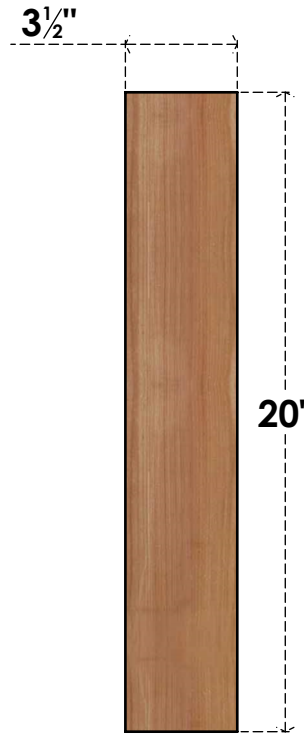

BRC04X20X20TRA00SWR

3 1/2"W X 20"D X 20"H TRADITIONAL SMOOTH BRACE, WESTERN RED CEDAR

SIDE

FRONT

EKENA MILLWORK
 2300 WEST MAIN ST.
 CLARKSVILLE, TX 75426
 TOLL FREE: 866-607-0453
 WWW.EKENAMILLWORK.COM

NOTES