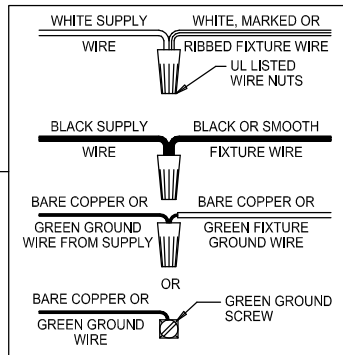

Assembly & Installation Instructions

CAUTION: Read instructions carefully and turn electricity off at main circuit breaker panel before beginning installation.

WARNING - If any Special Control Devices are used with this Fixture, Follow the Instructions Carefully to assure full compliance with N.E.C. requirements. If there are any questions, contact a Qualified Electrical Contractor.

CAUTION - All glass is fragile, use care when handling Glass component(s) and or Lamp(s).

CANOPY MOUNTING & WIRE CONNECTION ASSEMBLY STEPS:

1. D,E → A
2. P → D
3. B,A → C
4. F → G
5. H,J → D

FIXTURE ASSEMBLY STEPS: