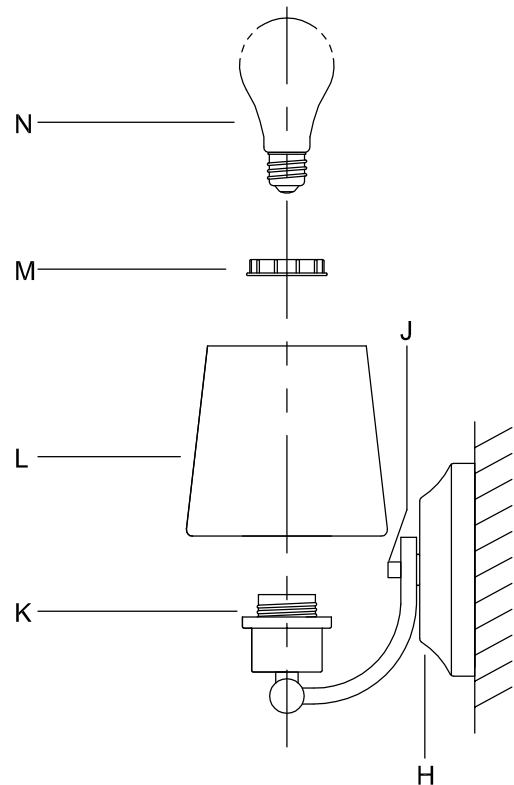

FIXTURE ASSEMBLY STEPS:

1. L,M → K
2. N → K

B, C, G & N
(NOT FURNISHED)
(NO INCLUIDA)
(NON FOURNIE)