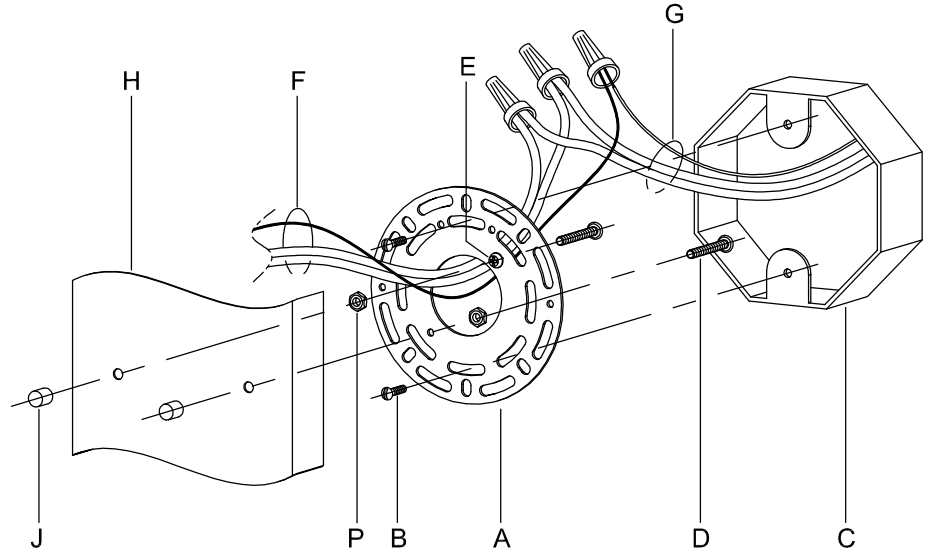

Assembly & Installation Instructions

CAUTION: Read instructions carefully and turn electricity off at main circuit breaker panel before beginning installation.

WARNING - If any Special Control Devices are used with this Fixture, Follow the Instructions Carefully to assure full compliance with N.E.C. requirements. If there are any questions, contact a Qualified Electrical Contractor.

CAUTION - All glass is fragile, use care when handling Glass component(s) and or Lamp(s).

CANOPY MOUNTING & WIRE CONNECTION ASSEMBLY STEPS:

1. D,E → A
2. P → D
3. B,A → C
4. F → G
5. H,J → D

FIXTURE ASSEMBLY STEPS: