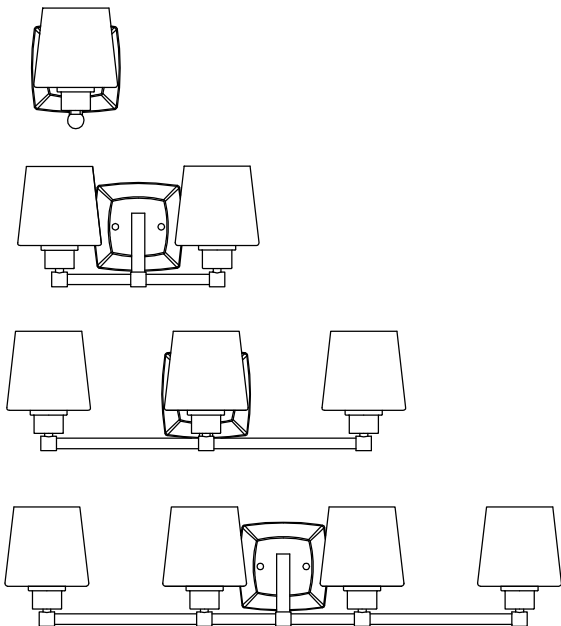

FIXTURE ASSEMBLY STEPS:

1. L,M → K
2. N → K

B, C, G & N
(NOT FURNISHED)
(NO INCLUIDA)
(NON FOURNIE)