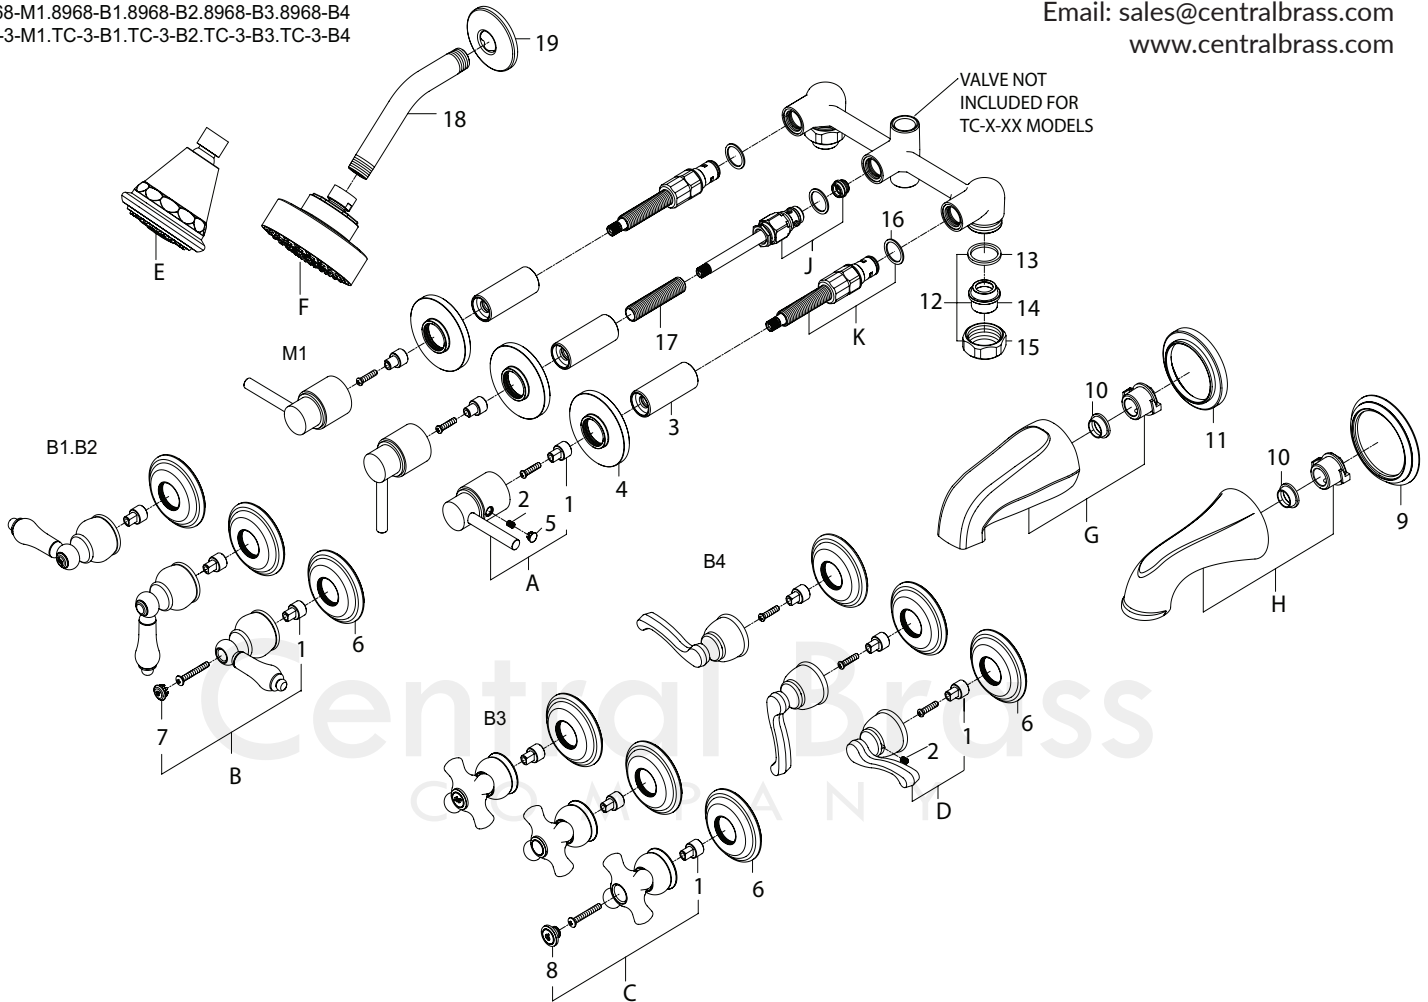

MODEL# 8968-XX, TC-3-XX

8968-M1.8968-B1.8968-B2.8968-B3.8968-B4
 TC-3-M1.TC-3-B1.TC-3-B2.TC-3-B3.TC-3-B4

Commerce, CA 90040

Fax: 323.888.9515

Email: sales@centralbrass.com

www.centralbrass.com

ITEM#	DESCRIPTION	ITEM#	DESCRIPTIONw
A	CS-49040* M1 Handle Kit	7	X-4900042C,H,P* Handle Button Hot/Cold/Plain
B	CS-49037* B1/B2 Handle Kit	8	X-4900062C,H,P* White Porcelain Handle Button Hot/Cold/Plain
C	CS-49038* B3 Handle Kit	9	X-4400002* Tub Spout Escutcheon
D	CS-49039* B4 Handle Kit	10	OP-640058 Tub Spout Cone Gasket
E	OP-640035* Four Function Showerhead 1.75 GPM	11	OP-640008* Tub Spout Escutcheon
F	OP-640038* Single Function Showerhead 1.75 GPM	12	CS-49032 Two/Three Handle Tub/Shower Valve Combo Union Nut
G	OP-640019* 1/2" IPS/SLIP-ON Tub Spout	13	OP-440050 Two/Three Handle Tub/Shower Union Nut Washer
H	OP-6400022* 1/2" IPS/SLIP-ON Tub Spout	14	X1875 1/2"/CXC Union Inlets 2/PK
K	K-351-C,H Two Handle Ceramic Stem Cold/Hot	15	X1876-BB Union Nut 2/PK
J	K-3-DT Three Handle Diverter Stem & Seat	16	X1028-Y Nylon Gasket 25/PK
1	CS-44004 Stem Spline to D Adapter	17	X269-29/16 2-9/16" Brass Nipple 10/PK
2	X-4900002 Handle 3/32" Allen Screw	18	714-WT-02* Two/Three Handle 6" Shower Arm
3	CS-44006 M1 Handle Decorative Sleeve	19	X1035-SS* Two/Three Handle Shower Arm Flange 10/PK
4	CS-64005* M1 Handle Escutcheon		
5	X-4900044* M1 Handle Hole Cover		
6	X-4300030* B1/B2 Handle Escutcheon		