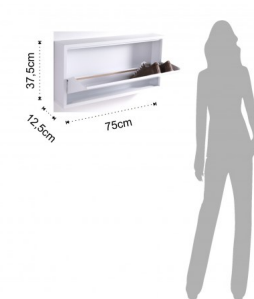

wall shoe rack TERRY

metal structure

Rating: Not Rated Yet

Price

Sales price 146,00 €