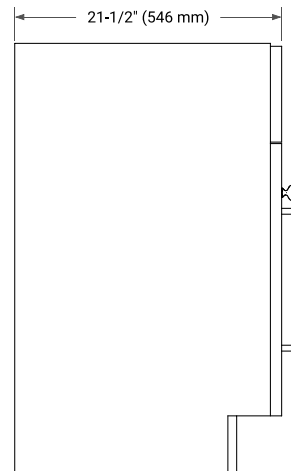

42" SINGLE SINK BASE CABINET

BASE CABINET DIMENSIONS

42" W x 21.5" D x 34.5" H

FEATURES

- Solid wood frame & plywood panels
- Dovetail drawers and joints
- Soft closing doors & drawers

HARDWARE FINISHES*

Brushed Nickel Satin Brass Matte Black Polished Chrome

PLAN VIEW

43" SINGLE RECTANGLE SINK COUNTERTOP WITH 1.5 IN. THICKNESS

OVERALL DIMENSIONS

43" W x 22" D x 1.5" H

COUNTERTOP OPTIONS

Carrara Marble

White Quartz

FEATURES

- Solid countertop with mitered edges & seams
- Undermount white rectangular sink
- Pre-drilled for 8" widespread faucet

INCLUDED

- Countertop
- Matching Backsplash
- Rectangle Sink

COUNTERTOP PLAN VIEW

EDGE SIDE VIEW

THREE DIMENSIONAL COUNTERTOP VIEW