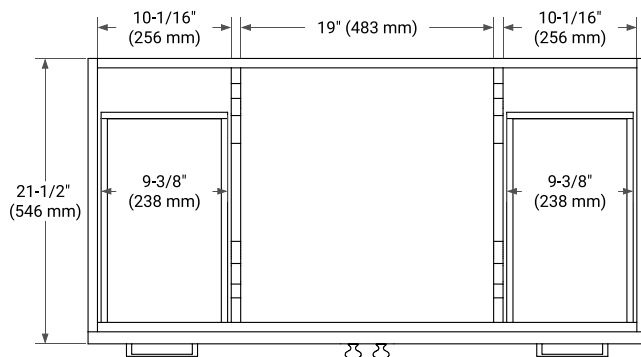

42" SINGLE SINK BASE CABINET

BASE CABINET DIMENSIONS

42" W x 21.5" D x 34.5" H

FEATURES

- Solid wood frame & plywood panels
- Dovetail drawers and joints
- Soft closing doors & drawers

HARDWARE FINISHES*

Brushed Nickel Satin Brass Matte Black Polished Chrome

PLAN VIEW

43" SINGLE RECTANGLE SINK COUNTERTOP WITH 1.5 IN. THICKNESS

OVERALL DIMENSIONS

43" W x 22" D x 1.5" H

COUNTERTOP OPTIONS

Carrara Marble

White Quartz

FEATURES

- Solid countertop with mitered edges & seams
- Undermount white rectangular sink
- Pre-drilled for 8" widespread faucet

INCLUDED

- Countertop
- Matching Backsplash
- Rectangle Sink

COUNTERTOP PLAN VIEW

EDGE SIDE VIEW

THREE DIMENSIONAL COUNTERTOP VIEW