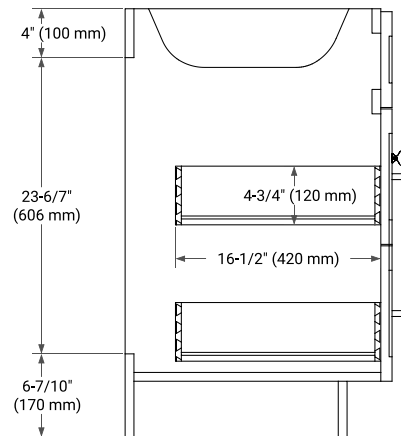

42" SINGLE SINK BASE CABINET

BASE CABINET DIMENSIONS

42" W x 21.5" D x 34.5" H

FEATURES

- Solid wood frame & plywood panels
- Dovetail drawers and joints
- Soft closing doors & drawers

HARDWARE FINISHES*

Brushed Nickel Satin Brass Matte Black Polished Chrome

PLAN VIEW

43" SINGLE RECTANGLE SINK COUNTERTOP WITH 1.5 IN. THICKNESS

OVERALL DIMENSIONS

43" W x 22" D x 1.5" H

COUNTERTOP OPTIONS

Carrara Marble

White Quartz

FEATURES

- Solid countertop with mitered edges & seams
- Undermount white rectangular sink
- Pre-drilled for 8" widespread faucet

INCLUDED

- Countertop
- Matching Backsplash
- Rectangle Sink

COUNTERTOP PLAN VIEW

EDGE SIDE VIEW

THREE DIMENSIONAL COUNTERTOP VIEW