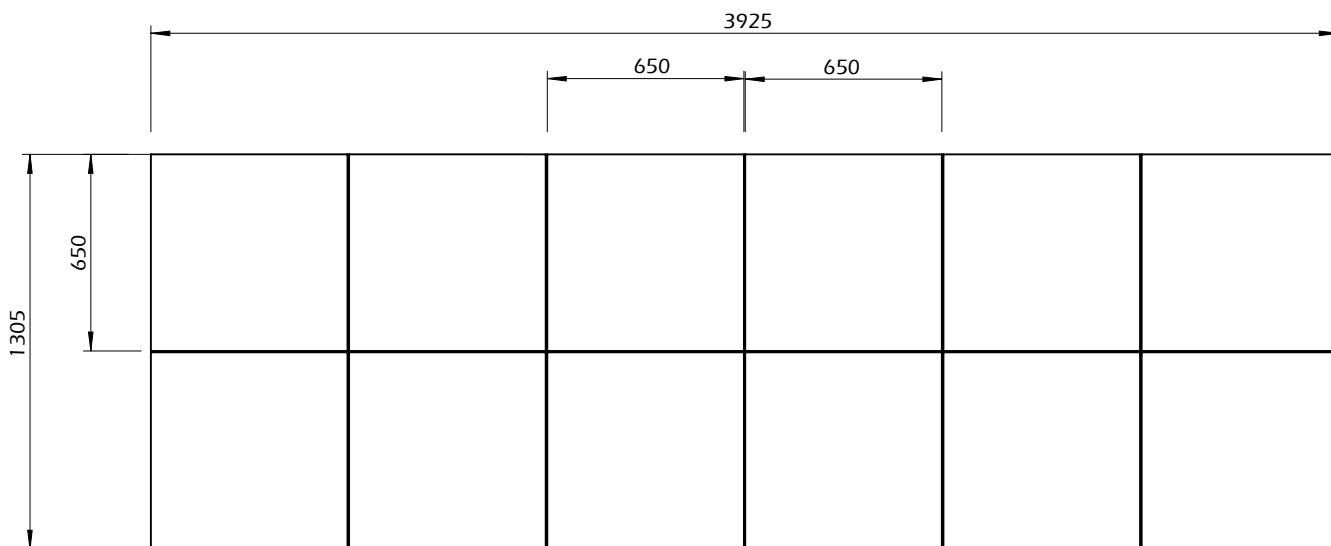

Technical Information

TEMAHOME

DUSK 03 - MESA DE JANTAR

60min
x3

55kg
x3

14x