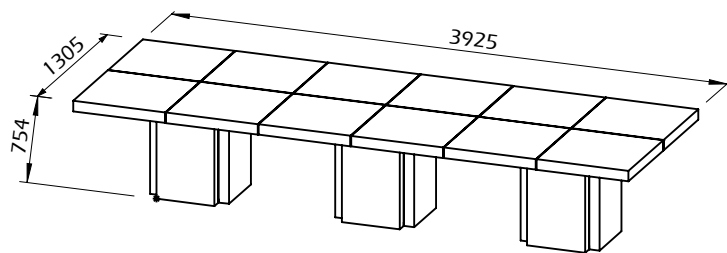

Technical Information

TEMAHOME

DUSK 03 - MESA DE JANTAR

60min
x3

55kg
x3

14x