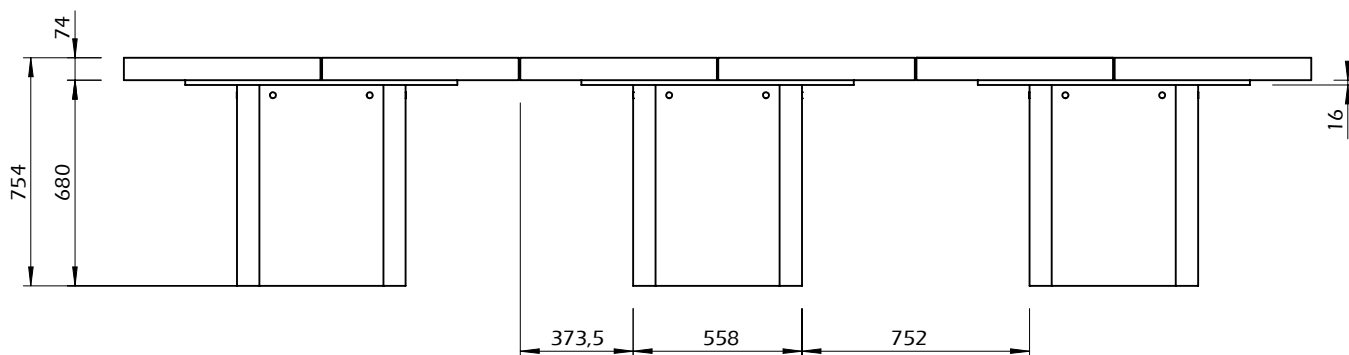

Technical Information

TEMAHOME

DUSK 03 - MESA DE JANTAR

60min
x3

55kg
x3

14x