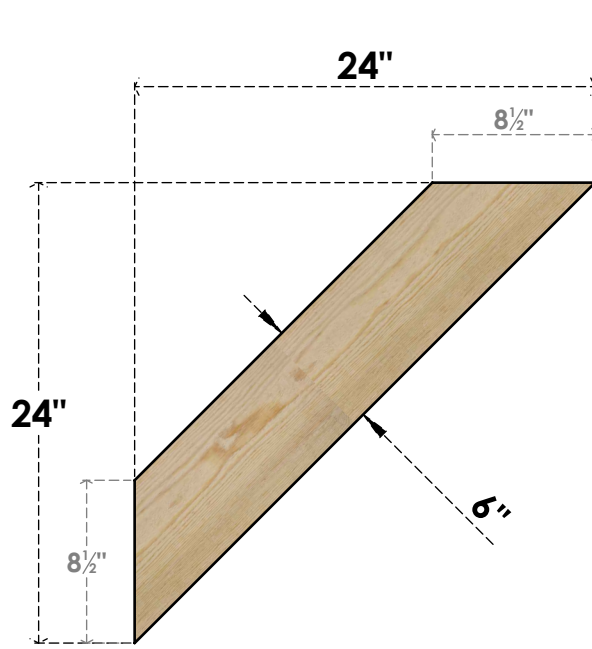

BRC06X24X24TRA00RDF

6"W X 24"D X 24"H TRADITIONAL ROUGH SAWN BRACE, DOUGLAS FIR

SIDE

FRONT

EKENA MILLWORK
2300 WEST MAIN ST.
CLARKSVILLE, TX 75426
TOLL FREE: 866-607-0453
WWW.EKENAMILLWORK.COM

NOTES

1. INSTALLATION TO BE COMPLETED IN ACCORDANCE WITH MANUFACTURER'S SPECIFICATIONS.
2. DRAWING MAY NOT BE TO SCALE
3. THIS DRAWING IS INTENDED FOR DESIGN AND PLANNING PURPOSES ONLY.
4. ALL INFORMATION CONTAINED HEREIN WAS CURRENT AT THE TIME OF DEVELOPMENT BUT MUST BE REVIEWED AND APPROVED BY THE PRODUCT MANUFACTURER TO BE CONSIDERED ACCURATE.
5. PRODUCTS ARE NOT KILN DRIED. THIS ITEM IS UNIQUE AND WILL CONTAIN THE NATURAL VARIATIONS THAT THE WOOD SPECIES OFFERS. THIS MAY RESULT IN VARIATIONS UP TO 1/4"