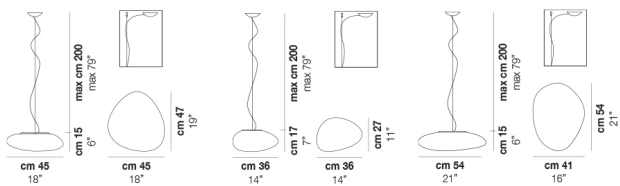

NEOCHIC SP G

TECHNICAL DATA:

CERTIFICATIONS:

LIGHT SOURCES

2x60W 120V/60HZ E26

VOLUME Mc 0,13
GROSS WEIGHT Kg 8,5
NET WEIGHT Kg 5

[download](#)

SHADE FINISHING

BCST

FRAME FINISHING

NIB

OTHER VERSION AVAILABLE

Click on the version to go to the web version of the product

NEOCH SP M

NEOCH SP P

NEOCH SP R