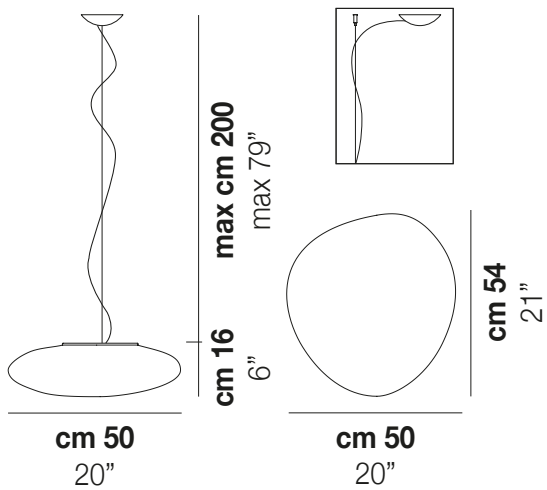

NEOCHIC

Design Chiaramonte & Marin

NEOCHIC SP G

Inspired by a river stone that has been shaped by natural processes that our glass masters try to imitate. The versatility of this lamp, ideal for any kind of decoration, comes from a recognizable and simple form. Four shapes available in suspension, ceiling and wall types.

NEOCHIC SP G

TECHNICAL DATA:

CERTIFICATIONS:

LIGHT SOURCES

2x60W 120V/60HZ E26

VOLUME Mc 0,13
GROSS WEIGHT Kg 8,5
NET WEIGHT Kg 5

[download](#)

SHADE FINISHING