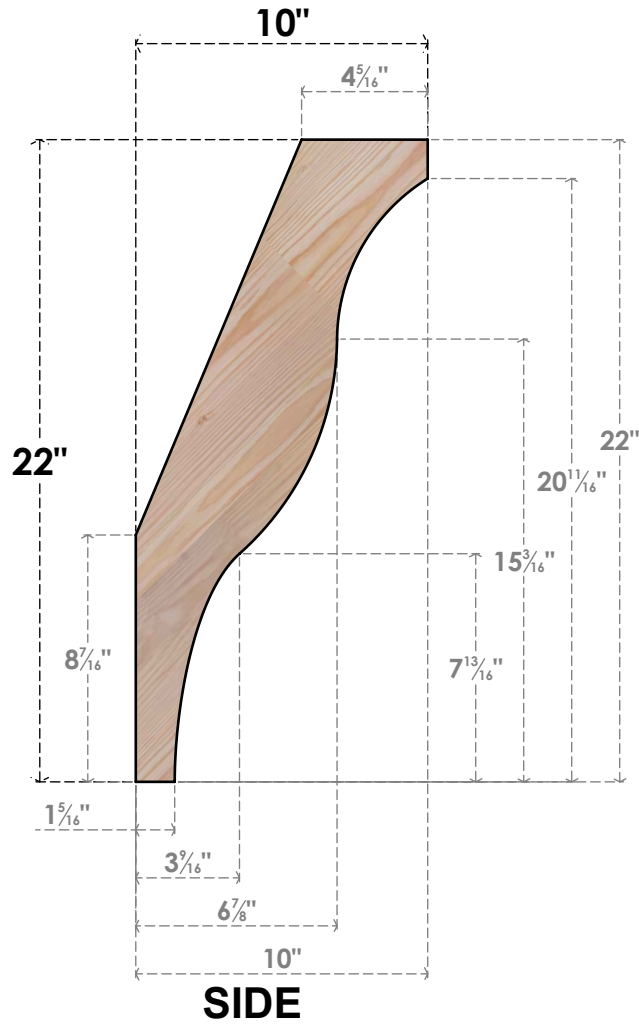

BRC04X10X22FST00SDF

3 1/2"W X 10"D X 22"H FUNSTON SMOOTH BRACE, DOUGLAS FIR

EKENA MILLWORK
 2300 WEST MAIN ST.
 CLARKSVILLE, TX 75426
 TOLL FREE: 866-607-0453
 WWW.EKENAMILLWORK.COM

NOTES

1. INSTALLATION TO BE COMPLETED IN ACCORDANCE WITH MANUFACTURER'S SPECIFICATIONS.
2. DRAWING MAY NOT BE TO SCALE
3. THIS DRAWING IS INTENDED FOR DESIGN AND PLANNING PURPOSES ONLY.
4. ALL INFORMATION CONTAINED HEREIN WAS CURRENT AT THE TIME OF DEVELOPMENT BUT MUST BE REVIEWED AND APPROVED BY THE PRODUCT MANUFACTURER TO BE CONSIDERED ACCURATE.
5. PRODUCTS ARE NOT KILN DRIED. THIS ITEM IS UNIQUE AND WILL CONTAIN THE NATURAL VARIATIONS THAT THE WOOD SPECIES OFFERS. THIS MAY RESULT IN VARIATIONS UP TO 1/4"