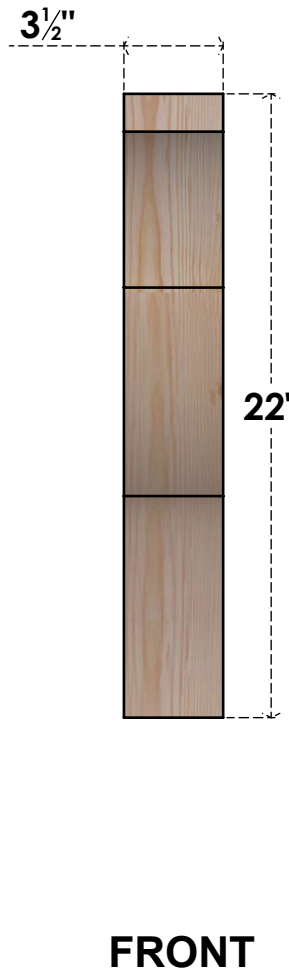

BRC04X10X22FST00SDF

3 1/2"W X 10"D X 22"H FUNSTON SMOOTH BRACE, DOUGLAS FIR

EKENA MILLWORK
 2300 WEST MAIN ST.
 CLARKSVILLE, TX 75426
 TOLL FREE: 866-607-0453
 WWW.EKENAMILLWORK.COM

NOTES

1. INSTALLATION TO BE COMPLETED IN ACCORDANCE WITH MANUFACTURER'S SPECIFICATIONS.
2. DRAWING MAY NOT BE TO SCALE
3. THIS DRAWING IS INTENDED FOR DESIGN AND PLANNING PURPOSES ONLY.
4. ALL INFORMATION CONTAINED HEREIN WAS CURRENT AT THE TIME OF DEVELOPMENT BUT MUST BE REVIEWED AND APPROVED BY THE PRODUCT MANUFACTURER TO BE CONSIDERED ACCURATE.
5. PRODUCTS ARE NOT KILN DRIED. THIS ITEM IS UNIQUE AND WILL CONTAIN THE NATURAL VARIATIONS THAT THE WOOD SPECIES OFFERS. THIS MAY RESULT IN VARIATIONS UP TO 1/4"