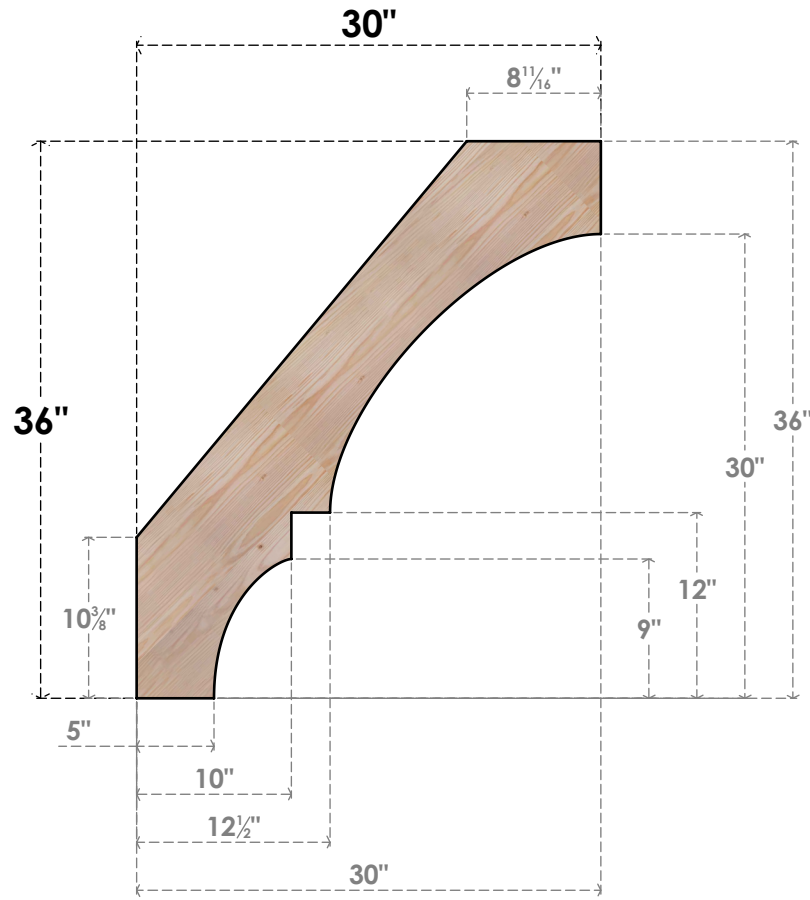

BRC06X30X36BOA00SDF

5 1/2"W X 30"D X 36"H BALBOA SMOOTH BRACE, DOUGLAS FIR

SIDE

FRONT

EKENA MILLWORK
2300 WEST MAIN ST.
CLARKSVILLE, TX 75426
TOLL FREE: 866-607-0453
WWW.EKENAMILLWORK.COM

NOTES

1. INSTALLATION TO BE COMPLETED IN ACCORDANCE WITH MANUFACTURER'S SPECIFICATIONS.
2. DRAWING MAY NOT BE TO SCALE
3. THIS DRAWING IS INTENDED FOR DESIGN AND PLANNING PURPOSES ONLY.
4. ALL INFORMATION CONTAINED HEREIN WAS CURRENT AT THE TIME OF DEVELOPMENT BUT MUST BE REVIEWED AND APPROVED BY THE PRODUCT MANUFACTURER TO BE CONSIDERED ACCURATE.
5. PRODUCTS ARE NOT KILN DRIED. THIS ITEM IS UNIQUE AND WILL CONTAIN THE NATURAL VARIATIONS THAT THE WOOD SPECIES OFFERS. THIS MAY RESULT IN VARIATIONS UP TO 1/4"