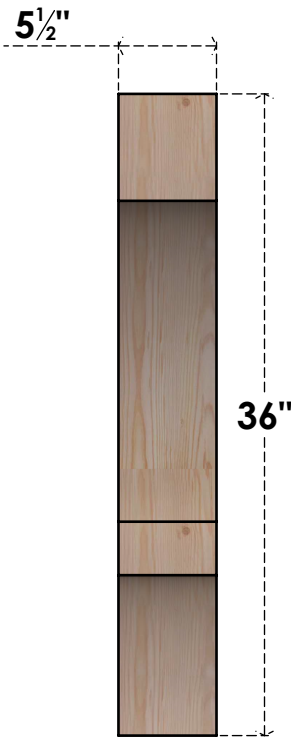

BRC06X30X36BOA00SDF

5 1/2"W X 30"D X 36"H BALBOA SMOOTH BRACE, DOUGLAS FIR

SIDE

FRONT

EKENA MILLWORK
2300 WEST MAIN ST.
CLARKSVILLE, TX 75426
TOLL FREE: 866-607-0453
WWW.EKENAMILLWORK.COM

NOTES

1. INSTALLATION TO BE COMPLETED IN ACCORDANCE WITH MANUFACTURER'S SPECIFICATIONS.
2. DRAWING MAY NOT BE TO SCALE
3. THIS DRAWING IS INTENDED FOR DESIGN AND PLANNING PURPOSES ONLY.
4. ALL INFORMATION CONTAINED HEREIN WAS CURRENT AT THE TIME OF DEVELOPMENT BUT MUST BE REVIEWED AND APPROVED BY THE PRODUCT MANUFACTURER TO BE CONSIDERED ACCURATE.
5. PRODUCTS ARE NOT KILN DRIED. THIS ITEM IS UNIQUE AND WILL CONTAIN THE NATURAL VARIATIONS THAT THE WOOD SPECIES OFFERS. THIS MAY RESULT IN VARIATIONS UP TO 1/4"