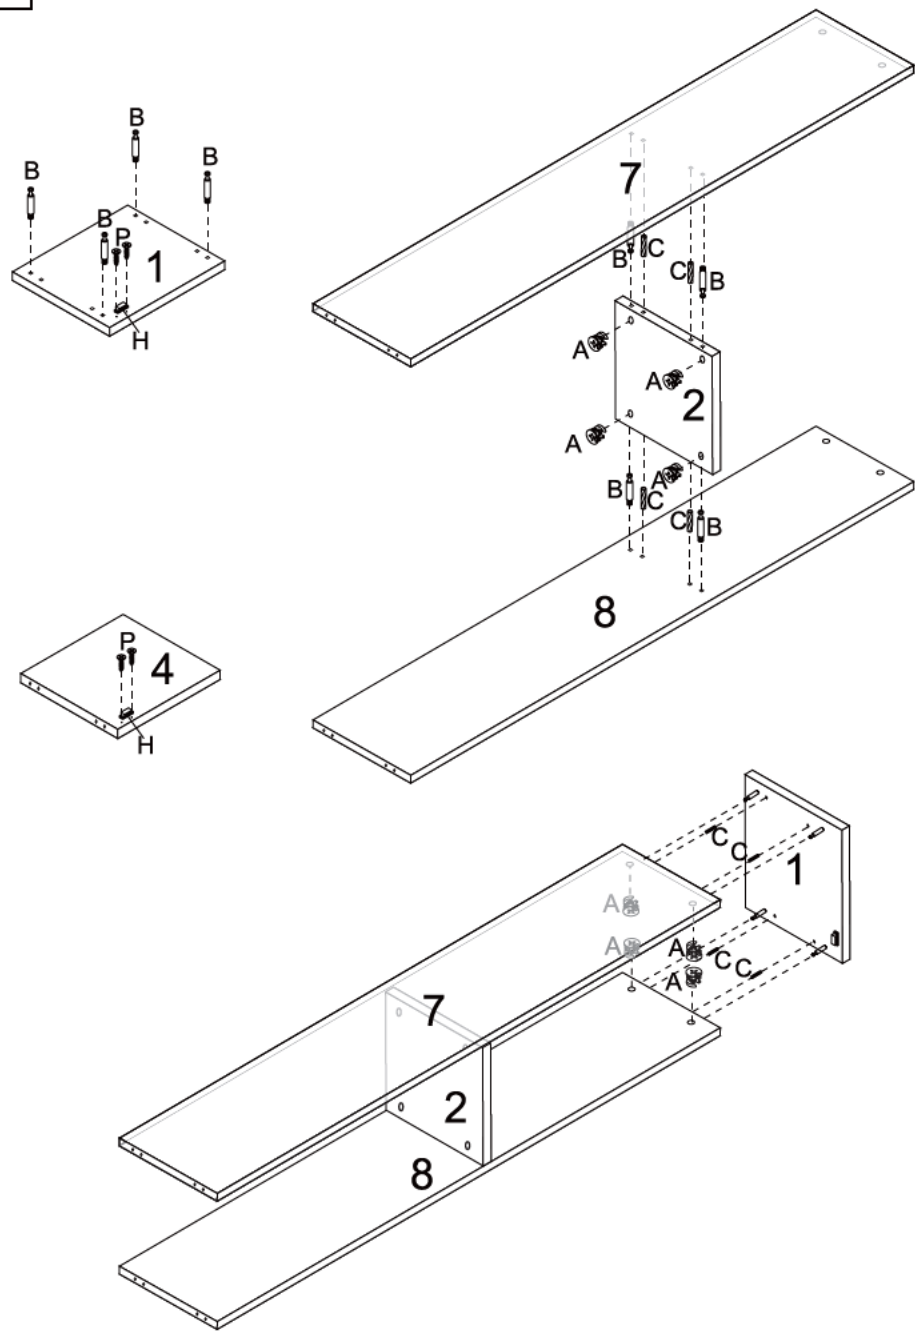

USER'S MANUAL
Tall Wooden Linen Tower Cabinet

Hardware List

ITEM	PART	QTY	ITEM	PART	QTY
A		16PCS	F	 Φ4X18mm	4PCS
B		16PCS	G		2PCS
C	 Φ6x30 mm	16PCS	H		2PCS
D	 Φ4x30 mm	8PCS	I		2PCS
E		4PCS	J		1PCS
K	 Φ4x35mm	1PCS	P	 Φ3x15mm	4PCS
L		1PCS	Q	 Φ3x12mm	16PCS
M		22PCS	R	 Φ6x50mm	4PCS
N		4PCS	S		4PCS
O	 Φ3x12mm	18PCS	T	 Φ3x15mm	1PCS
			U		2PCS

Part List

ITEM	PART	QTY	ITEM	PART	QTY
1		1pc	8		1pc
2		1pc	9		1pc
3		1pc	10		1pc
4		1pc	11		1pc
5		1pc	12		1pc
6		1pc	13		1pc
7		1pc	14		1pc

1**2**

3

4

5

6**7****8**