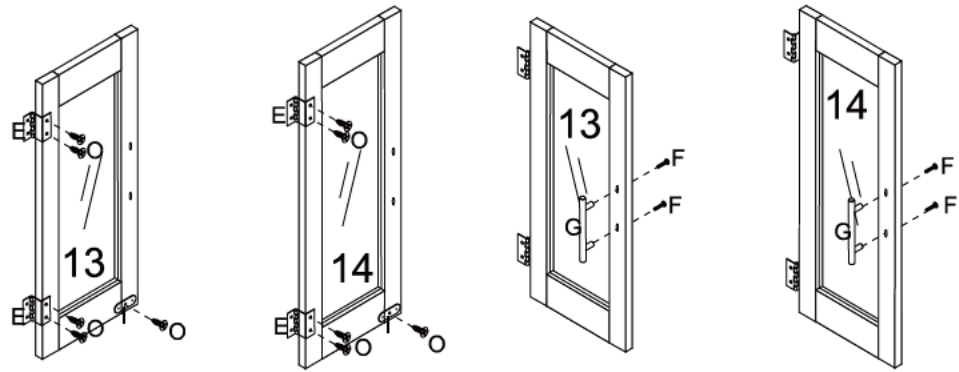

USER'S MANUAL
Tall Wooden Linen Tower Cabinet

Hardware List

ITEM	PART	QTY	ITEM	PART	QTY
A		16PCS	F	 Φ4X18mm	4PCS
B		16PCS	G		2PCS
C	 Φ6x30 mm	16PCS	H		2PCS
D	 Φ4x30 mm	8PCS	I		2PCS
E		4PCS	J		1PCS
K	 Φ4x35mm	1PCS	P	 Φ3x15mm	4PCS
L		1PCS	Q	 Φ3x12mm	16PCS
M		22PCS	R	 Φ6x50mm	4PCS
N		4PCS	S		4PCS
O	 Φ3x12mm	18PCS	T	 Φ3x15mm	1PCS
			U		2PCS

Part List

ITEM	PART	QTY	ITEM	PART	QTY
1		1pc	8		1pc
2		1pc	9		1pc
3		1pc	10		1pc
4		1pc	11		1pc
5		1pc	12		1pc
6		1pc	13		1pc
7		1pc	14		1pc

1**2**

3

4

5

6**7****8**