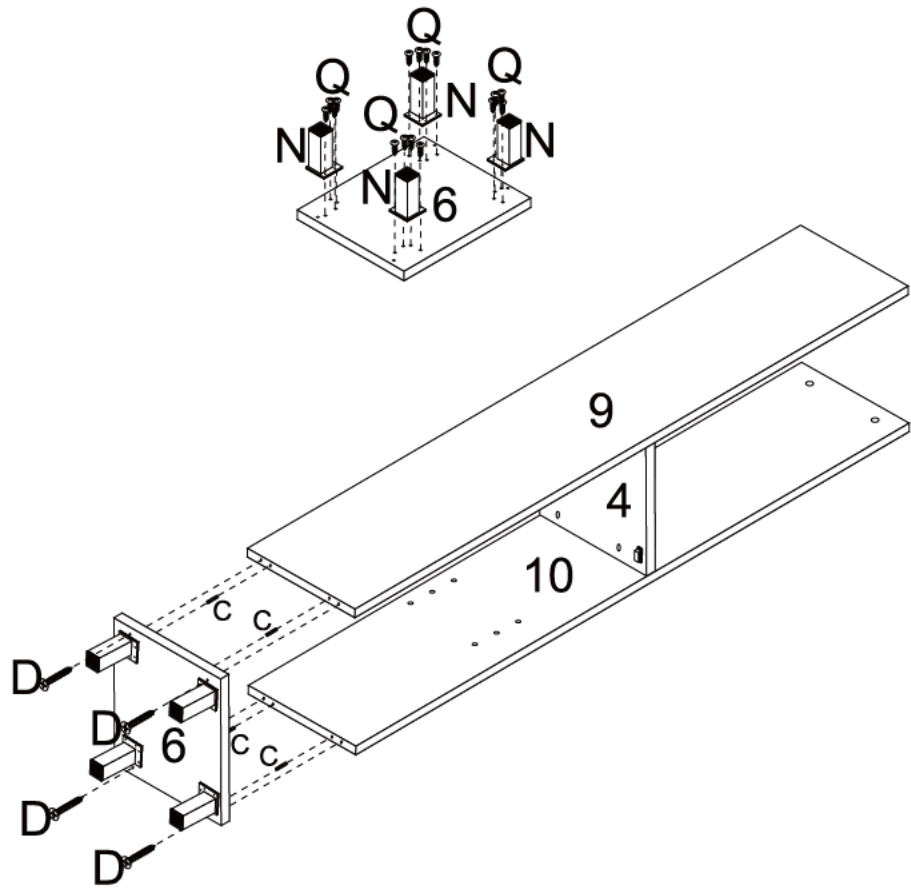

USER'S MANUAL
Tall Wooden Linen Tower Cabinet

Hardware List

ITEM	PART	QTY	ITEM	PART	QTY
A		16PCS	F	 Φ4X18mm	4PCS
B		16PCS	G		2PCS
C	 Φ6x30 mm	16PCS	H		2PCS
D	 Φ4x30 mm	8PCS	I		2PCS
E		4PCS	J		1PCS
K	 Φ4x35mm	1PCS	P	 Φ3x15mm	4PCS
L		1PCS	Q	 Φ3x12mm	16PCS
M		22PCS	R	 Φ6x50mm	4PCS
N		4PCS	S		4PCS
O	 Φ3x12mm	18PCS	T	 Φ3x15mm	1PCS
			U		2PCS

Part List

ITEM	PART	QTY	ITEM	PART	QTY
1		1pc	8		1pc
2		1pc	9		1pc
3		1pc	10		1pc
4		1pc	11		1pc
5		1pc	12		1pc
6		1pc	13		1pc
7		1pc	14		1pc

1**2**

3

4

5

6**7****8**