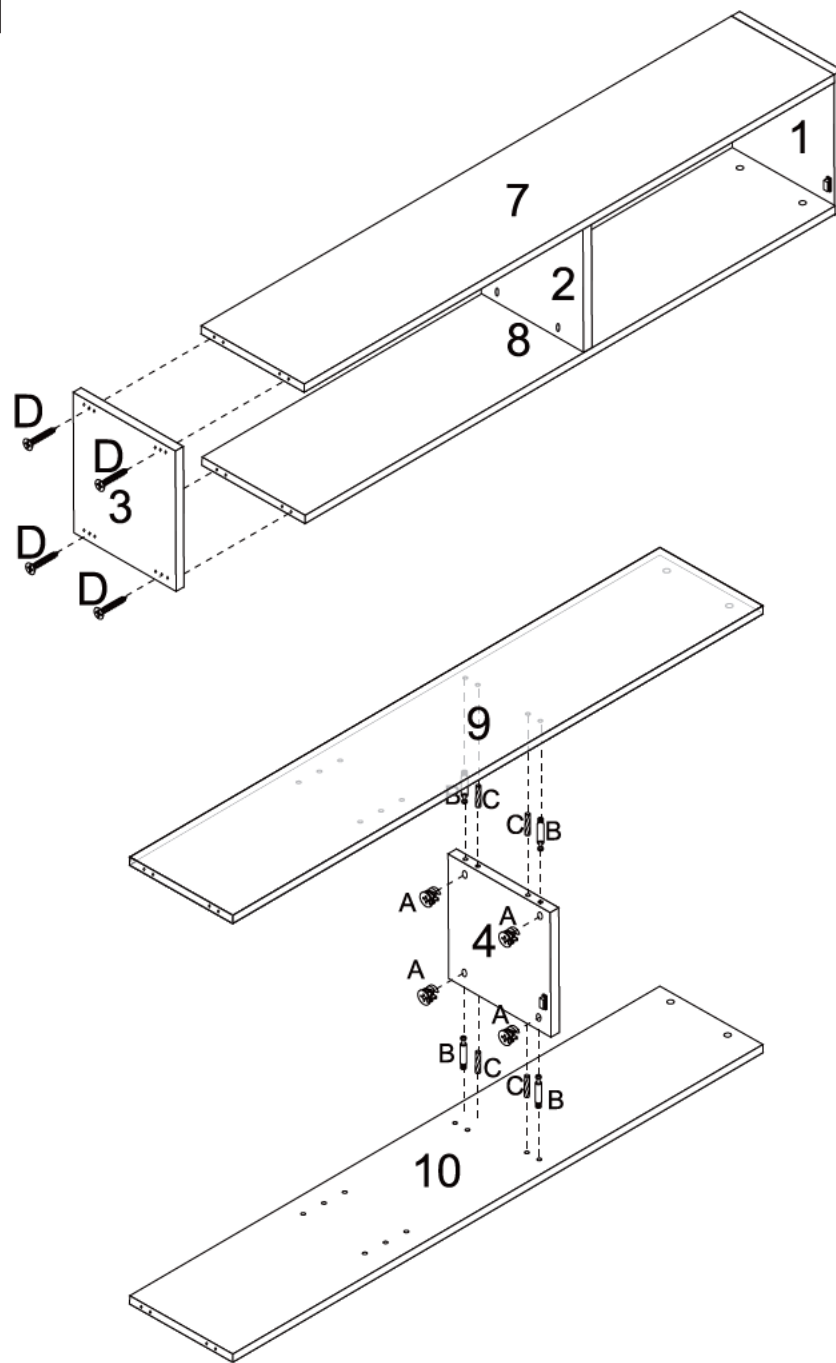

USER'S MANUAL
Tall Wooden Linen Tower Cabinet

Hardware List

ITEM	PART	QTY	ITEM	PART	QTY
A		16PCS	F	 Φ4X18mm	4PCS
B		16PCS	G		2PCS
C	 Φ6x30 mm	16PCS	H		2PCS
D	 Φ4x30 mm	8PCS	I		2PCS
E		4PCS	J		1PCS
K	 Φ4x35mm	1PCS	P	 Φ3x15mm	4PCS
L		1PCS	Q	 Φ3x12mm	16PCS
M		22PCS	R	 Φ6x50mm	4PCS
N		4PCS	S		4PCS
O	 Φ3x12mm	18PCS	T	 Φ3x15mm	1PCS
			U		2PCS

Part List

ITEM	PART	QTY	ITEM	PART	QTY
1		1pc	8		1pc
2		1pc	9		1pc
3		1pc	10		1pc
4		1pc	11		1pc
5		1pc	12		1pc
6		1pc	13		1pc
7		1pc	14		1pc

1**2**

3

4

5

6**7****8**