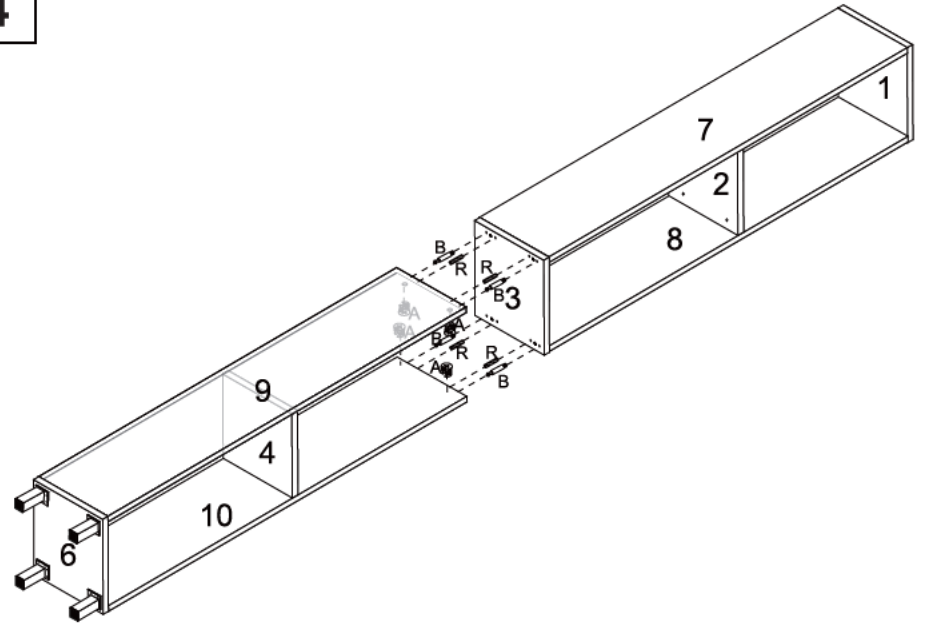

USER'S MANUAL
Tall Wooden Linen Tower Cabinet

Hardware List

ITEM	PART	QTY	ITEM	PART	QTY
A		16PCS	F	 Φ4X18mm	4PCS
B		16PCS	G		2PCS
C	 Φ6x30 mm	16PCS	H		2PCS
D	 Φ4x30 mm	8PCS	I		2PCS
E		4PCS	J		1PCS
K	 Φ4x35mm	1PCS	P	 Φ3x15mm	4PCS
L		1PCS	Q	 Φ3x12mm	16PCS
M		22PCS	R	 Φ6x50mm	4PCS
N		4PCS	S		4PCS
O	 Φ3x12mm	18PCS	T	 Φ3x15mm	1PCS
			U		2PCS

Part List

ITEM	PART	QTY	ITEM	PART	QTY
1		1pc	8		1pc
2		1pc	9		1pc
3		1pc	10		1pc
4		1pc	11		1pc
5		1pc	12		1pc
6		1pc	13		1pc
7		1pc	14		1pc

1**2**

3

4

5

6**7****8**