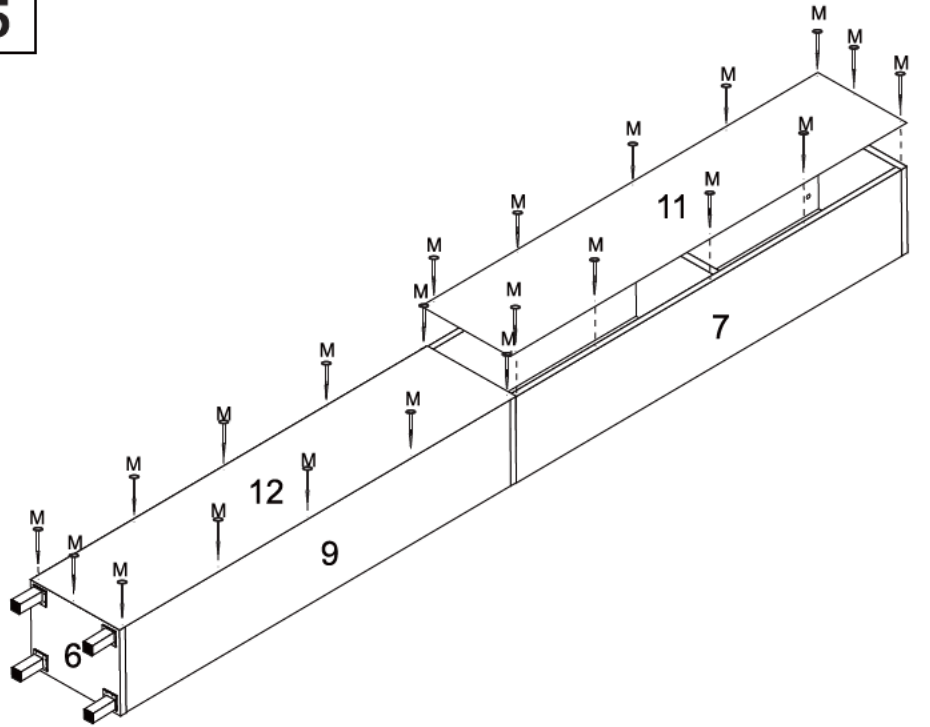

USER'S MANUAL
Tall Wooden Linen Tower Cabinet

Hardware List

ITEM	PART	QTY	ITEM	PART	QTY
A		16PCS	F	 Φ4X18mm	4PCS
B		16PCS	G		2PCS
C	 Φ6x30 mm	16PCS	H		2PCS
D	 Φ4x30 mm	8PCS	I		2PCS
E		4PCS	J		1PCS
K	 Φ4x35mm	1PCS	P	 Φ3x15mm	4PCS
L		1PCS	Q	 Φ3x12mm	16PCS
M		22PCS	R	 Φ6x50mm	4PCS
N		4PCS	S		4PCS
O	 Φ3x12mm	18PCS	T	 Φ3x15mm	1PCS
			U		2PCS

Part List

ITEM	PART	QTY	ITEM	PART	QTY
1		1pc	8		1pc
2		1pc	9		1pc
3		1pc	10		1pc
4		1pc	11		1pc
5		1pc	12		1pc
6		1pc	13		1pc
7		1pc	14		1pc

1**2**

3

4

5

6**7****8**