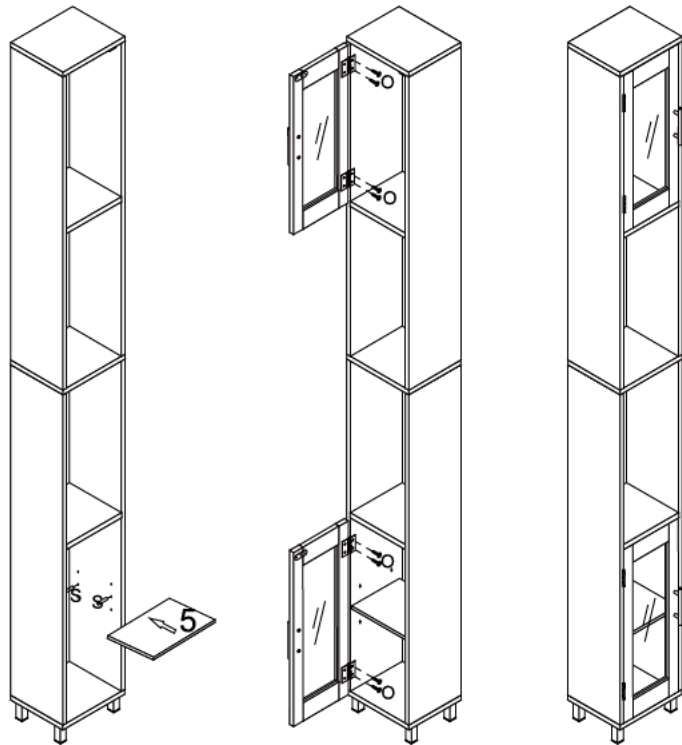

USER'S MANUAL
Tall Wooden Linen Tower Cabinet

Hardware List

ITEM	PART	QTY	ITEM	PART	QTY
A		16PCS	F	 Φ4X18mm	4PCS
B		16PCS	G		2PCS
C	 Φ6x30 mm	16PCS	H		2PCS
D	 Φ4x30 mm	8PCS	I		2PCS
E		4PCS	J		1PCS
K	 Φ4x35mm	1PCS	P	 Φ3x15mm	4PCS
L		1PCS	Q	 Φ3x12mm	16PCS
M		22PCS	R	 Φ6x50mm	4PCS
N		4PCS	S		4PCS
O	 Φ3x12mm	18PCS	T	 Φ3x15mm	1PCS
			U		2PCS

Part List

ITEM	PART	QTY	ITEM	PART	QTY
1		1pc	8		1pc
2		1pc	9		1pc
3		1pc	10		1pc
4		1pc	11		1pc
5		1pc	12		1pc
6		1pc	13		1pc
7		1pc	14		1pc

1**2**

3

4

5

6**7****8**