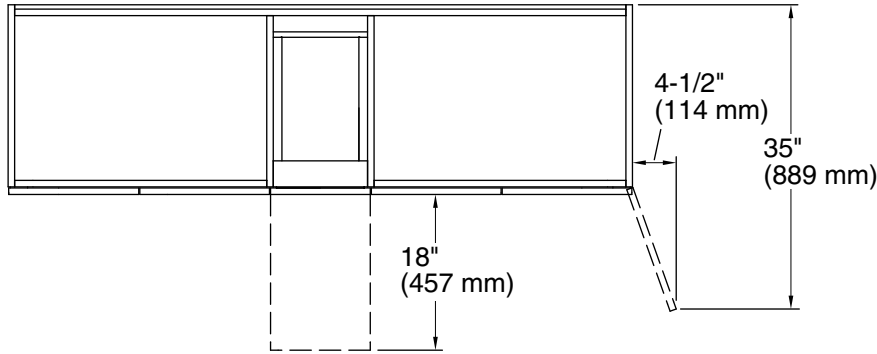

Technical Information

All product dimensions are nominal.

Vanity type: Standard

Notes

Install this product according to the installation guide.

Decorative cabinet hardware is not supplied. Refer to the KOHLER bath accessories line for recommended cabinet hardware to complement your vanity.

Select the type of fastener based upon the wall material. Two 250 lb (113.4 kg) minimum load bearing fasteners are recommended.