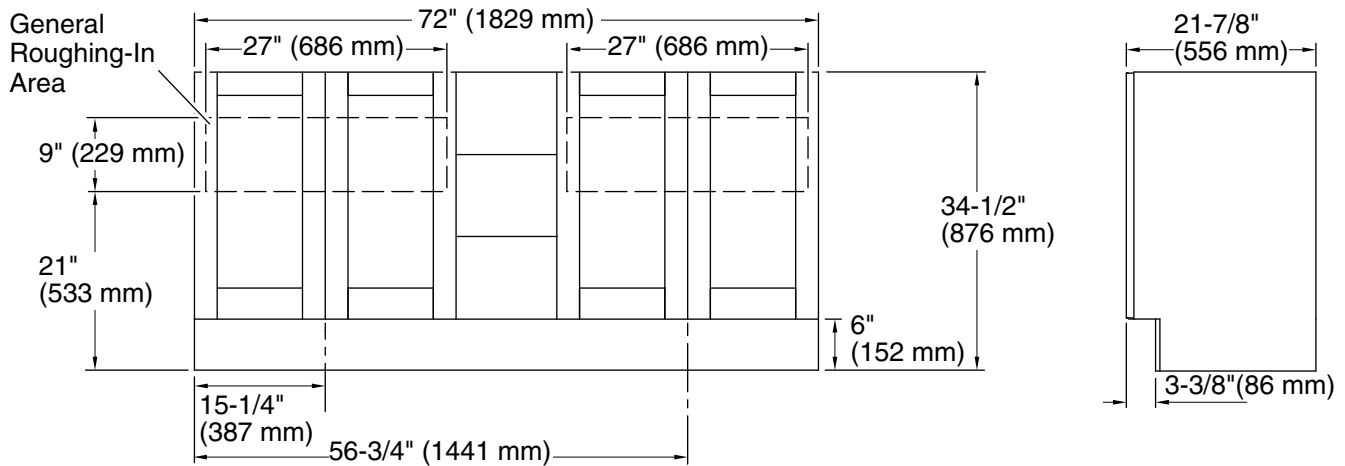

Features

- Catalyzed conversion varnish provides a durable moisture-resistant finish.
- Four doors and three drawers.
- Frameless construction with full-overlay doors and drawers.
- Three-way adjustable slow-close door hinges with 110° opening capability for easy cabinet access.
- Full-extension 18" depth drawers with soft-close undermount slides for smooth opening.
- Solid wood drawers with dovetail construction.
- Toe kick covers blemished or inconsistent flooring.
- Coordinates with the K-99687 Poplin / Marabou rectangular pull (sold separately).
- Combines with Solid/Expressions® vanity tops (sold separately) for a complete vanity.
- Customize your storage with optional accessories such as shelves, trays, drawer dividers, and medicine cabinets (sold separately).

Color tiles intended for reference only.

Color	Code	Description
	1WH	Woolen Oak

Technical Information

All product dimensions are nominal.

Vanity type: Standard

Notes

Install this product according to the installation guide.