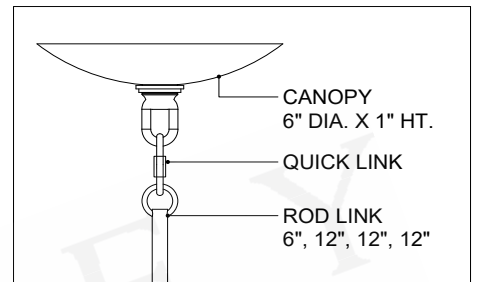

ITEM: 9000-1341

Overall Dimensions

Height: 21.5"

Diameter: 24"

TOP VIEW

CANOPY DETAIL

FRONT VIEW