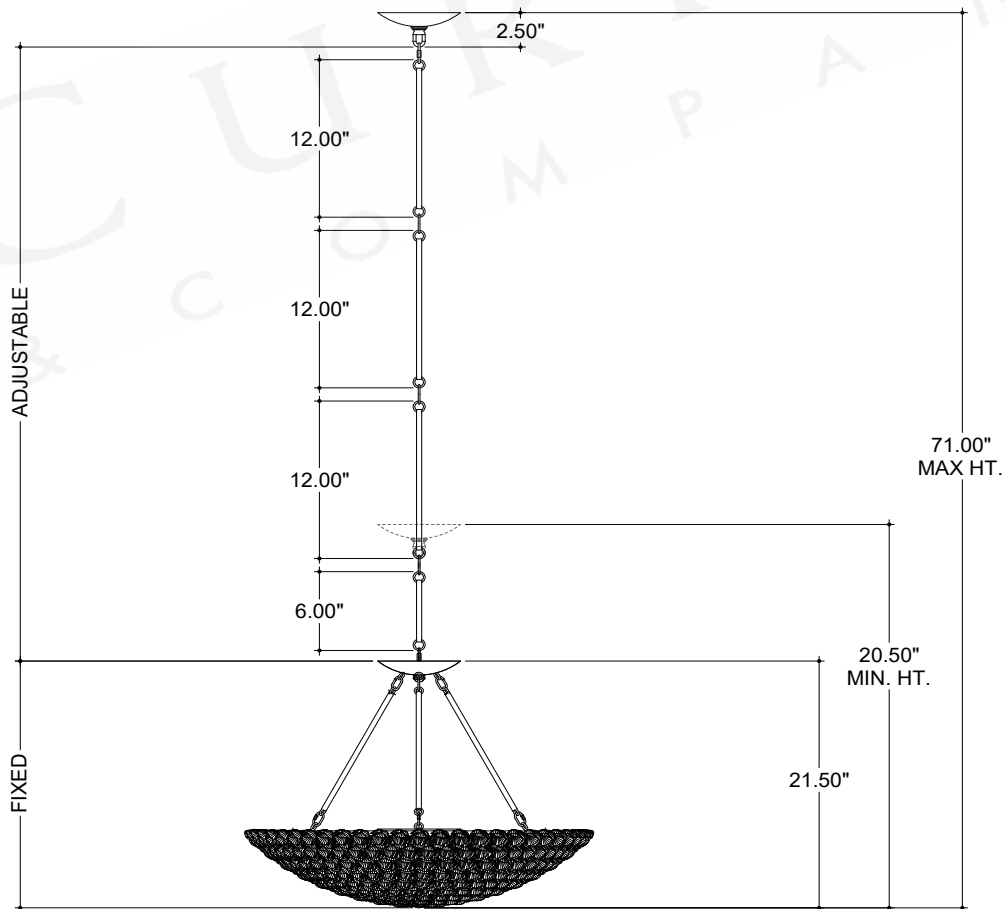

ITEM: 9000-1341

Overall Dimensions

Height: 21.5"

Diameter: 24"

TOP VIEW

CANOPY DETAIL

FRONT VIEW