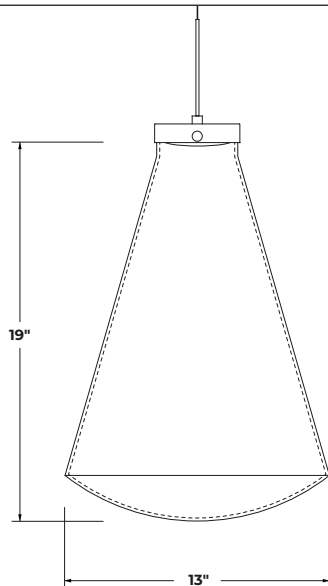

FLASK GRAND PENDANT

ITEM NO. PEN-FLA-GD	DESIGNER JEREMY PYLES	DATE 2022	SERIES CONSTELLATION

Funneling soft beams of light, the Flask Grand and Flask Petite low-voltage pendant lights are a sophisticated addition to the Constellation Series. The Flask Grand is a gentle giant that cradles light effortlessly in its base of convex glass. Although monumental in size, adding multiples can bring a methodical calmness to a space. The Constellation Series pushes the boundary of both scale and technology. Each glass shade is suspended from a low-voltage coaxial cable and illuminated by a custom LED source positioned out of sight within a premium metal glass holder.

MATERIAL

Hand-blown glass

ELECTRICAL & HARDWARE

See product page for all hardware options.

CEILING CANOPY

Available in five premium finishes: Graphite, Satin Brass, Polished Nickel, Brushed Nickel, and Matte White

LEAD TIME

Generally in stock (in limited quantities) and ships within 7-10 days

DIMENSIONS

13" W (33 CM) x 19" H (48 CM)

PRODUCT PAGE

store.nichemodern.com/products/flask-grand-pendant-light

UL/CUL/CE LISTED UPON REQUEST

FEATURED IN PHOTO

HANDMADE CRYSTAL GLASS SHADE

Low Voltage Polished Nickel Glass Holder

GLASS COLOR OPTIONS