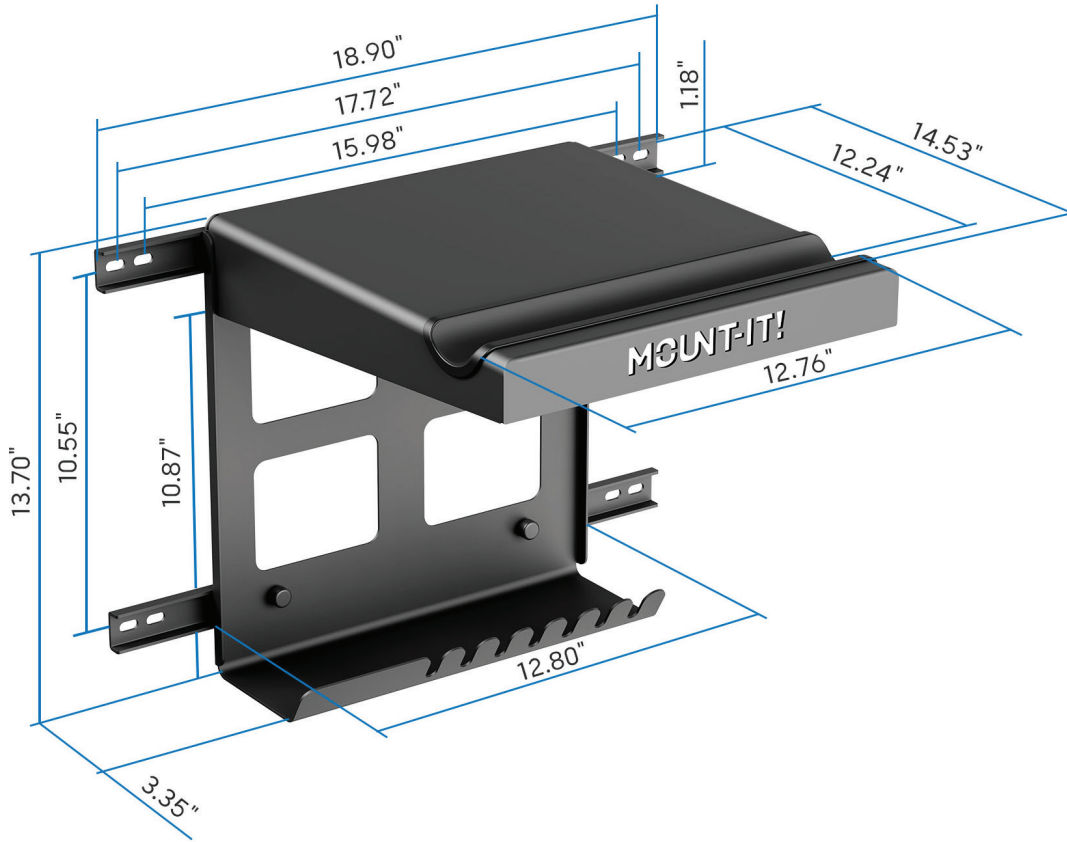

MI-9020_ORG / MI-9020_BLK

Bike Wall Mount

with Shelf and Hooks

MOUNT-IT!

WheelsUp SERIES

Ample storage space