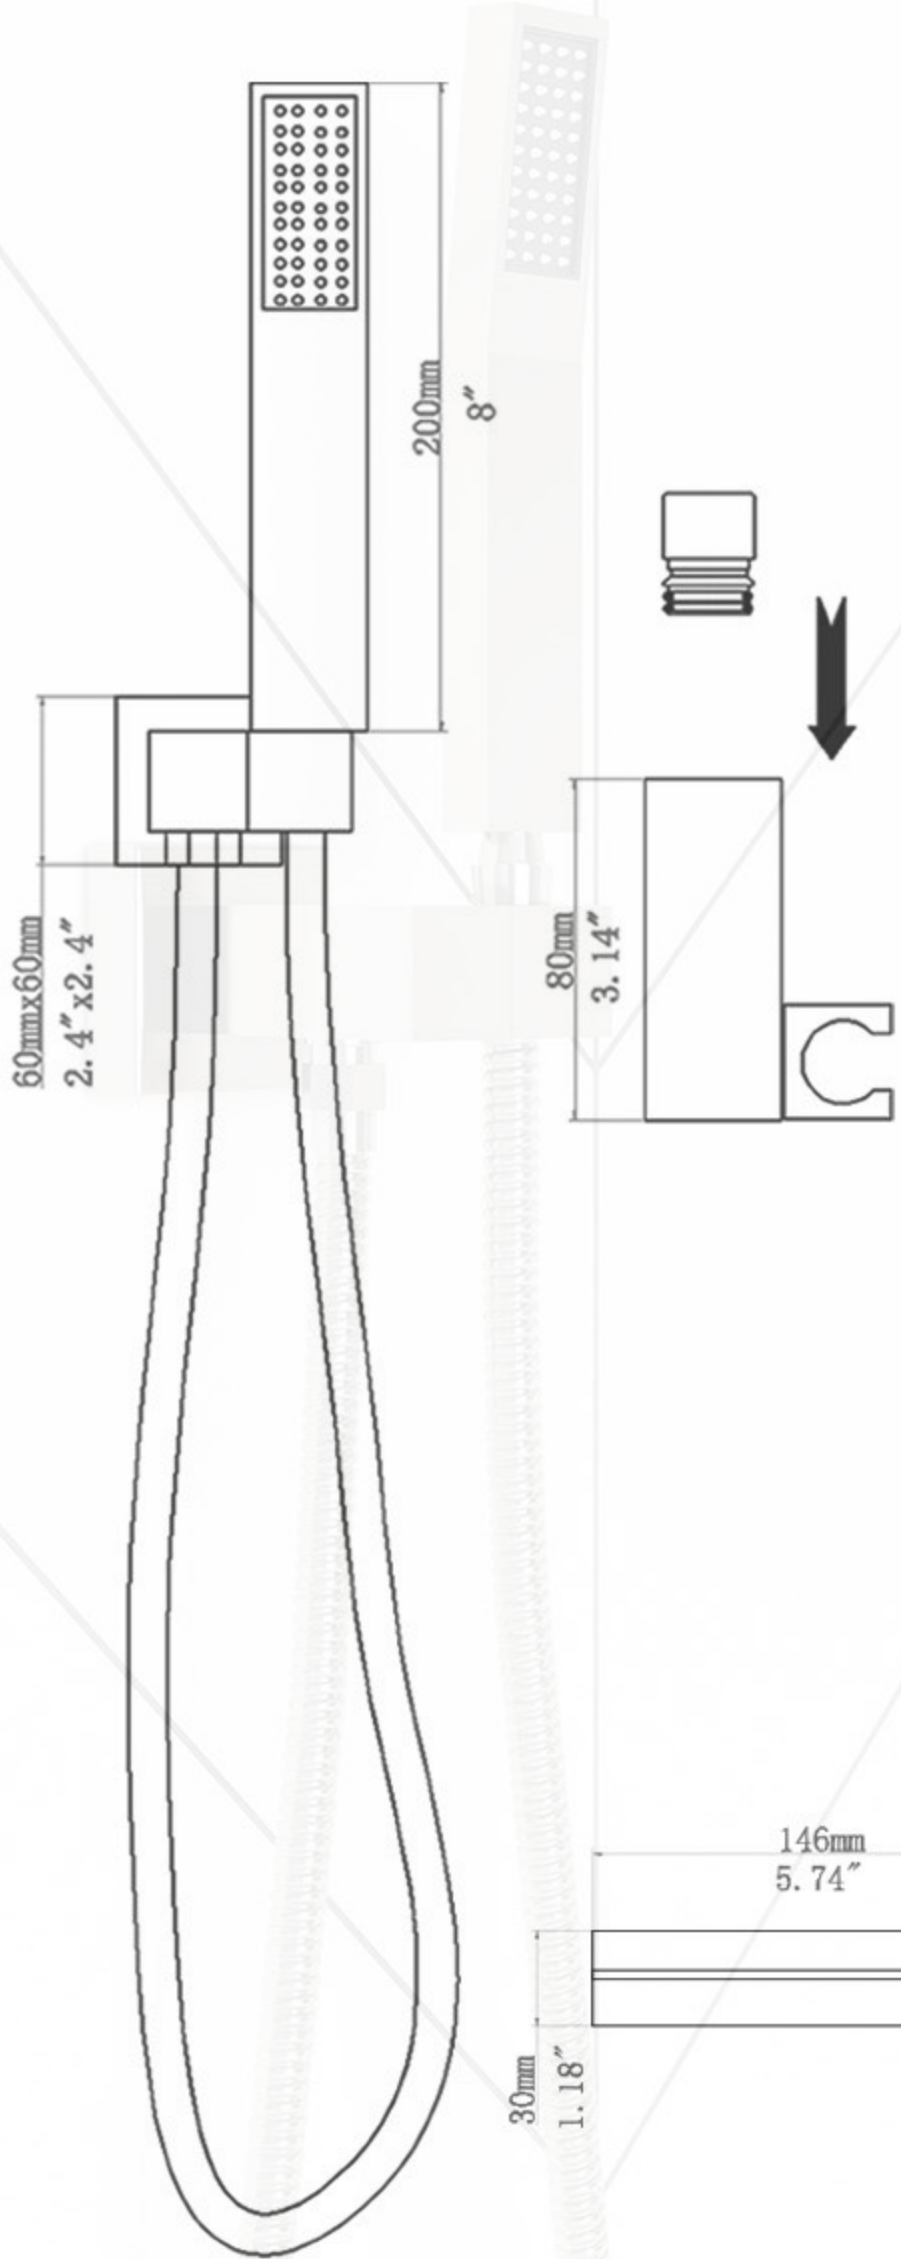

Product Dimension

2000mm-2235mm
78.7"-88"