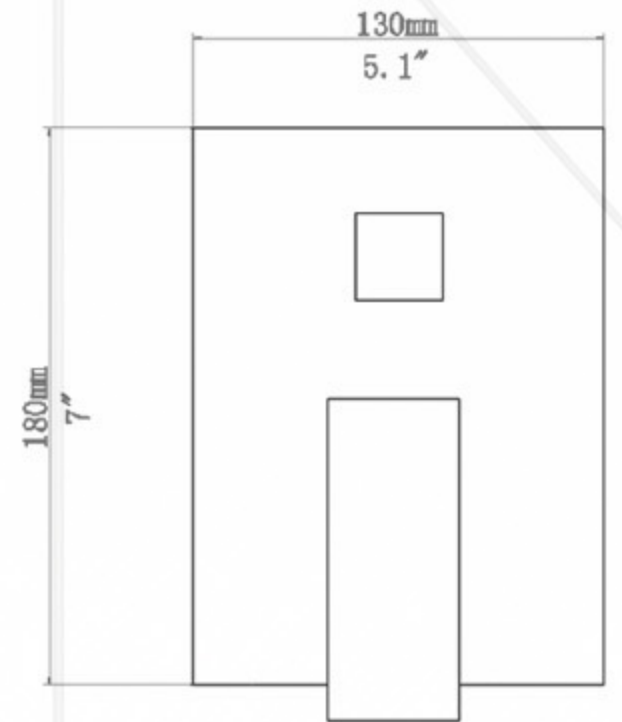

Product Dimension

2000mm-2235mm
78.7"-88"