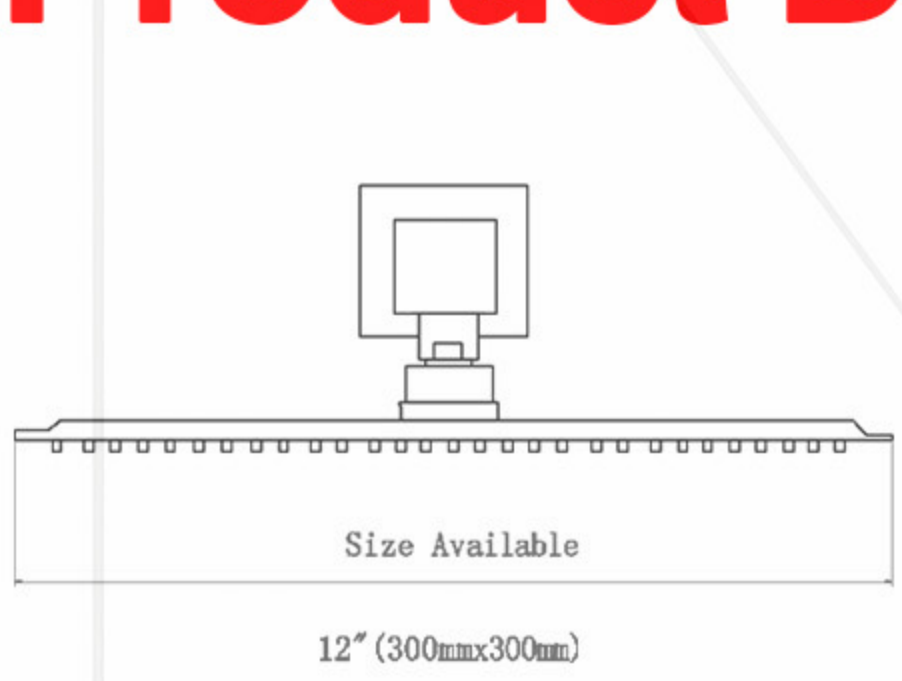

Product Dimension

2000mm-2235mm
78.7"-88"