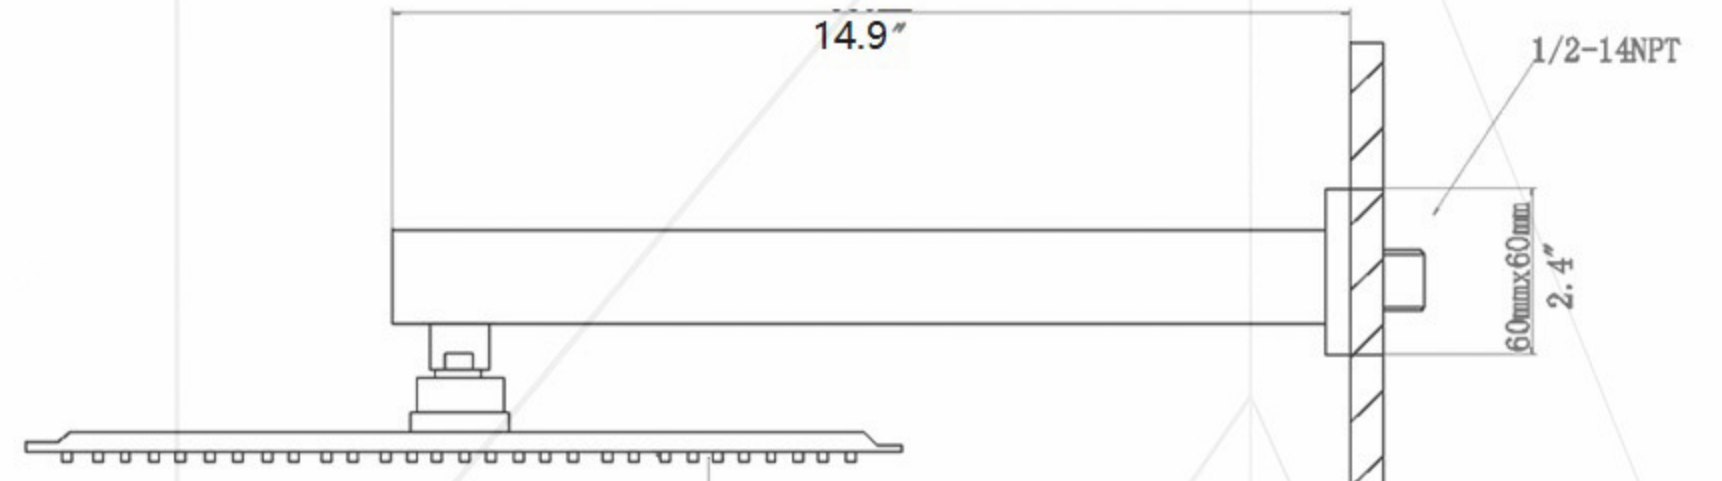

Product Dimension

2000mm-2235mm
78.7"-88"