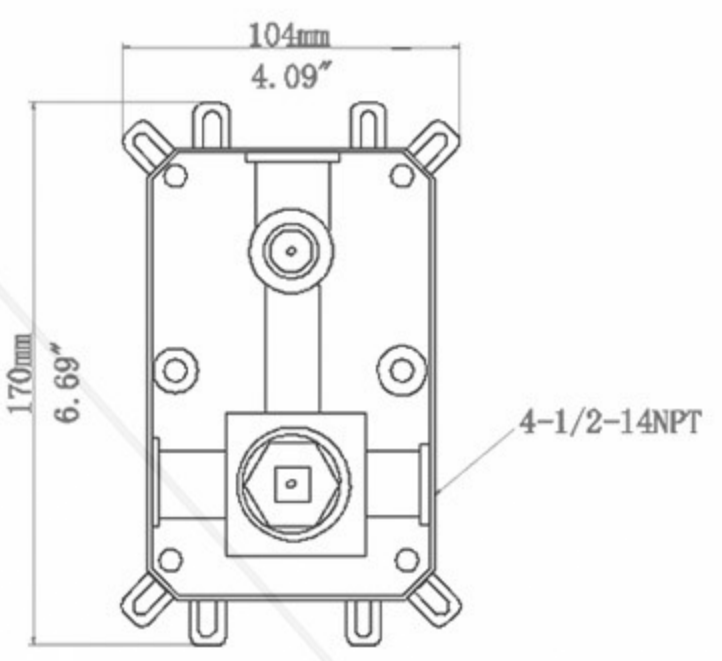

Product Dimension

2000mm-2235mm
78.7"-88"