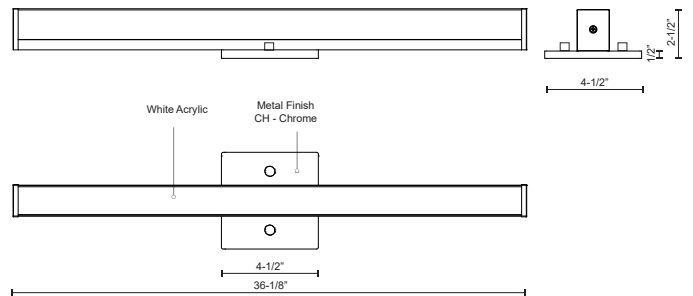

**JANE-SLIM
VL6236-CH
VANITY**

PROJECT

DESCRIPTION

Simplistic Modern LED with rectangular shaped white acrylic finished with chrome end caps and matching canopy. Equipped with our powerful 120V AC LED technology, and may be mounted horizontally or vertically. Available in three different sizes and four different design styles.

SPECIFICATION DETAILS

* For custom options, consult factory for details.

Fixture Dimensions	W36-1/8" x H4-1/2" x E2-1/2"
Light Source	LED
Wattage	43W
Total Lumens	3600lm
Delivered Lumens	CH-2179lm
Voltage	120V
Color Temperature	3000K
CRI (Ra)	90CRI
Optional Color Temps	2700K - 5000K Available, Minimum Order Quantities Apply
LED Rated Life	50,000 hours
Dimming	100% - 10%, ELV Dimmer (Not Included)
Diffuser Details	White Acrylic Diffuser
ADA Compliant	Yes
Location	Damp
Compliance	ADA
Warranty	5 Years
Canopy Dimensions	W4-1/2" x H4-1/2" x E1/2"
Finish Option(s)	Chrome