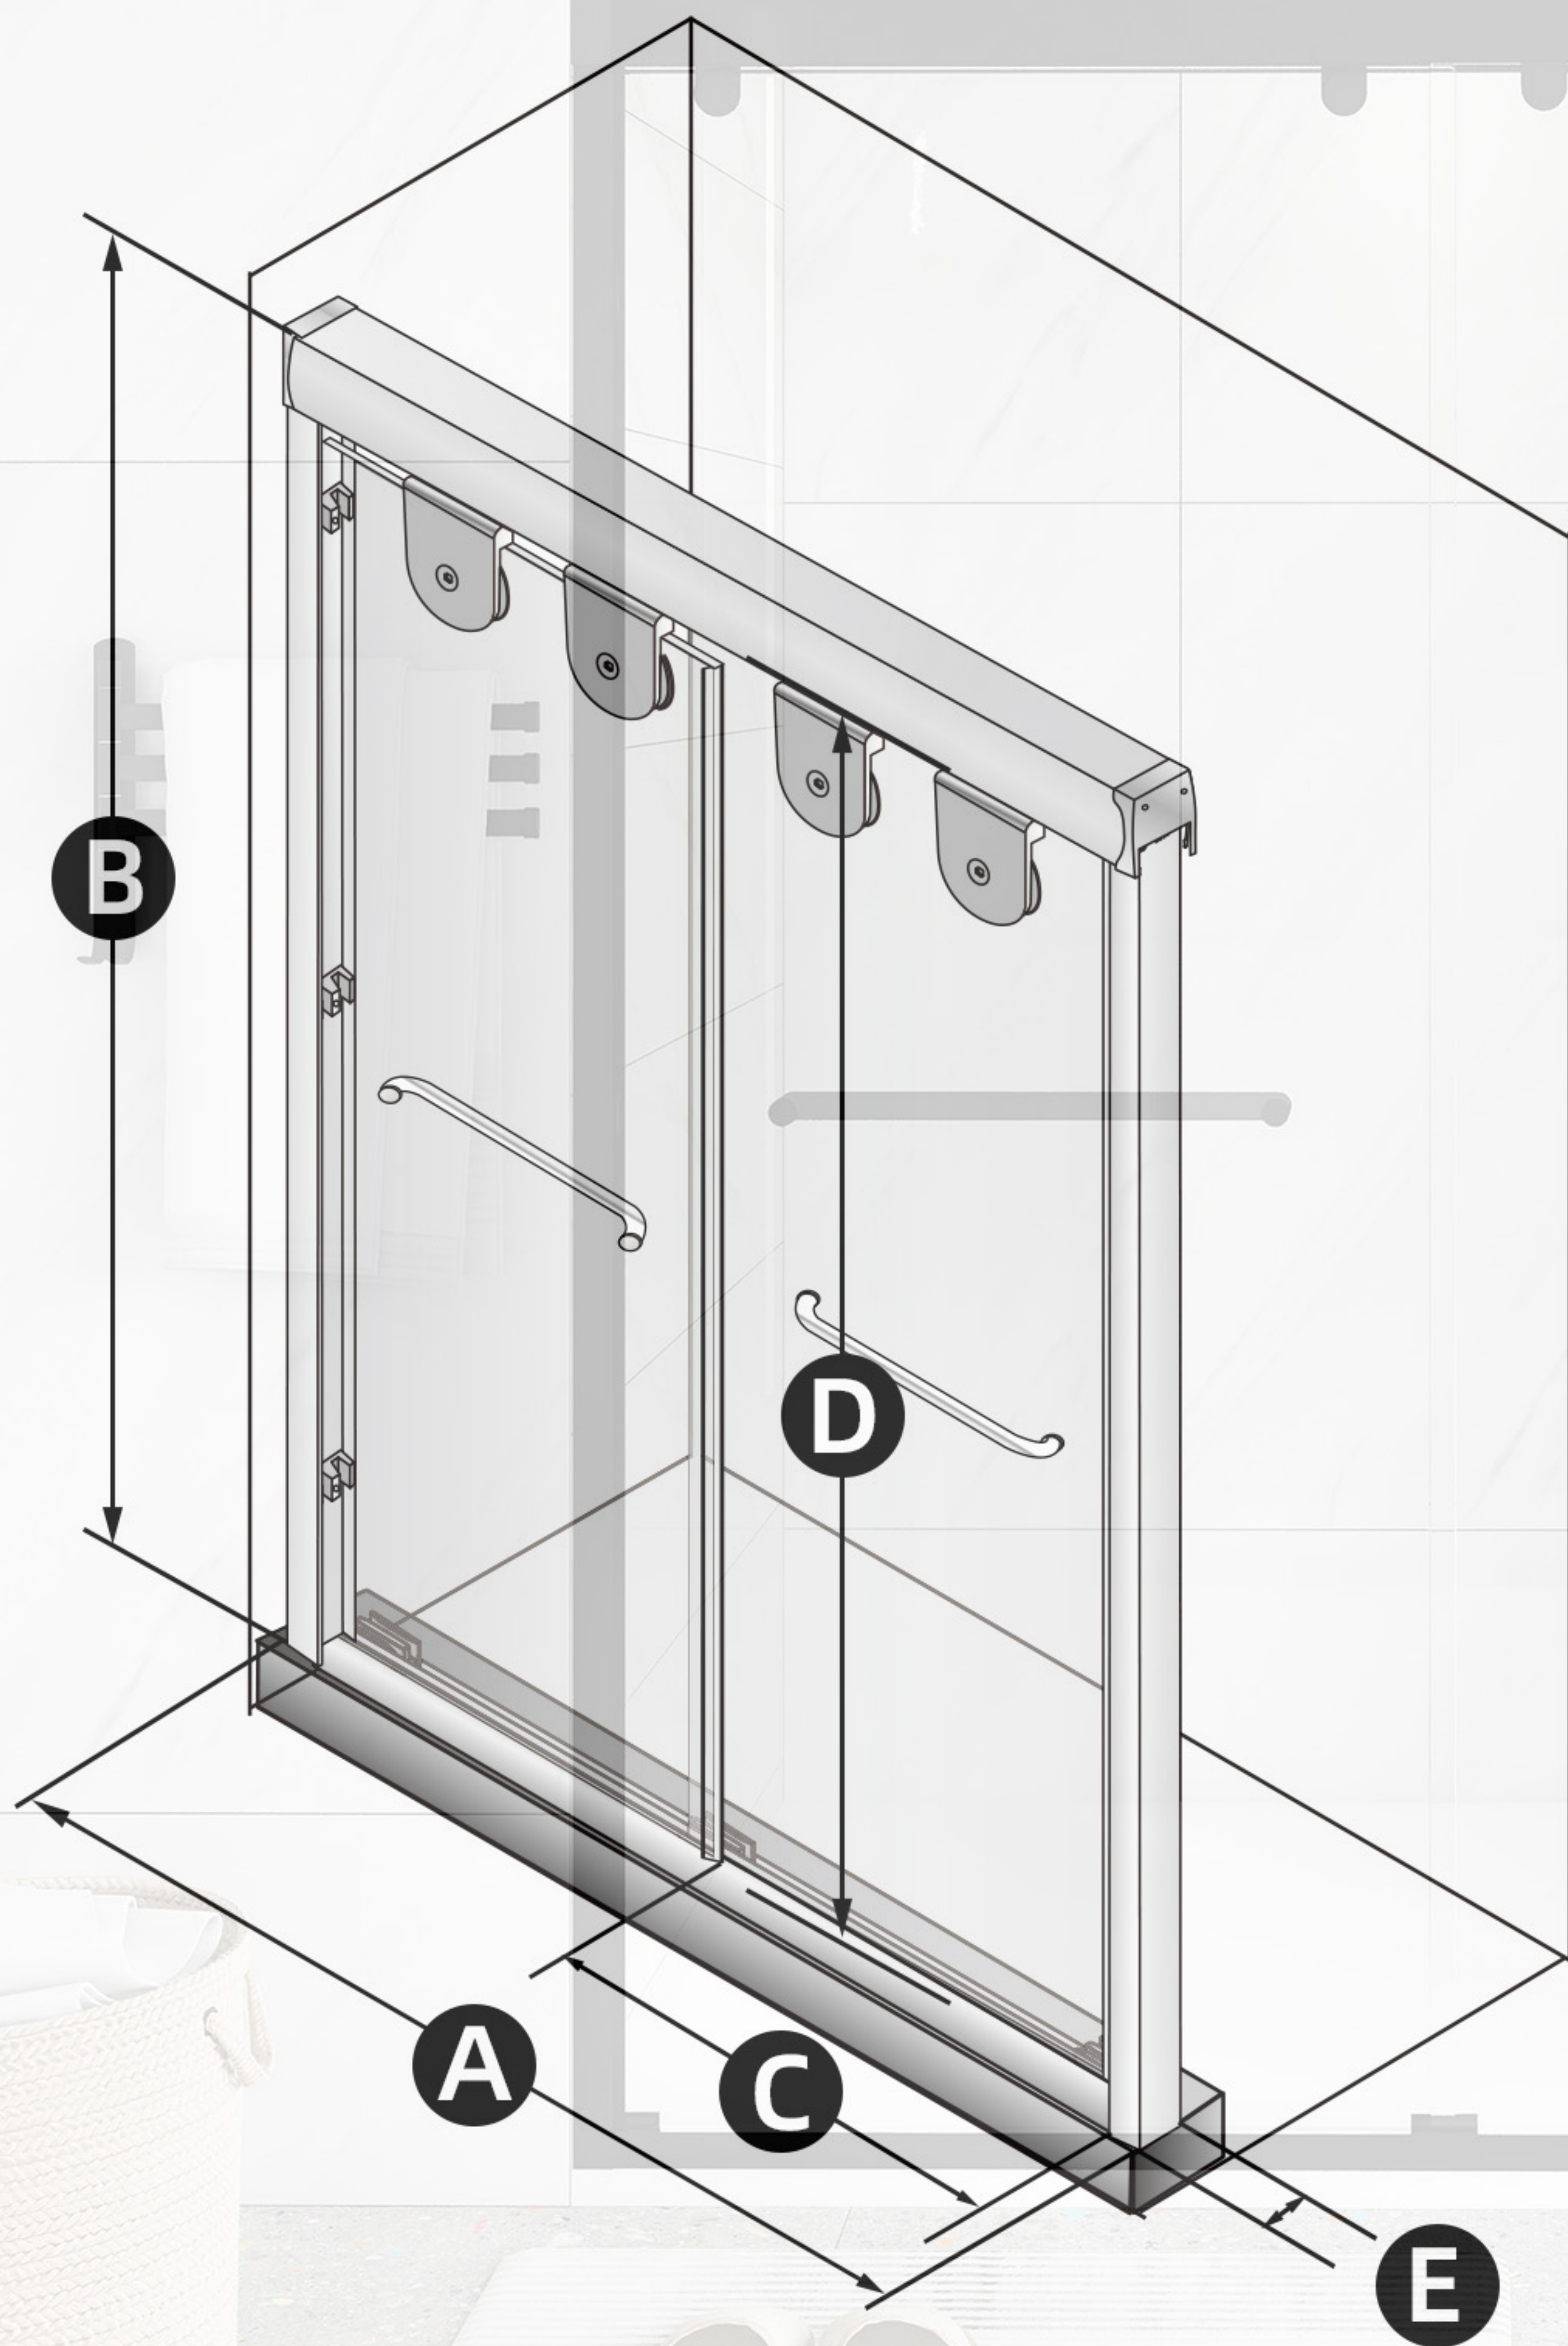

# MODEL DIMENSIONS

## OVERALL DIMENSIONS

**A:56" ~60"**

**MIN/MAX WIDTH**

**B:76"**

**FROM THE THRESHOLD TO  
THE TOP OF THE SHOWER DOOR**

**C:24.1~28.1"**

**WALK-IN WIDTH**

**D:72"**

**WALK-IN HEIGHT**

**E:2.2"**

**DEPTH MEASUREMENT**

**ACROSS FLAT STILL SURFACE**