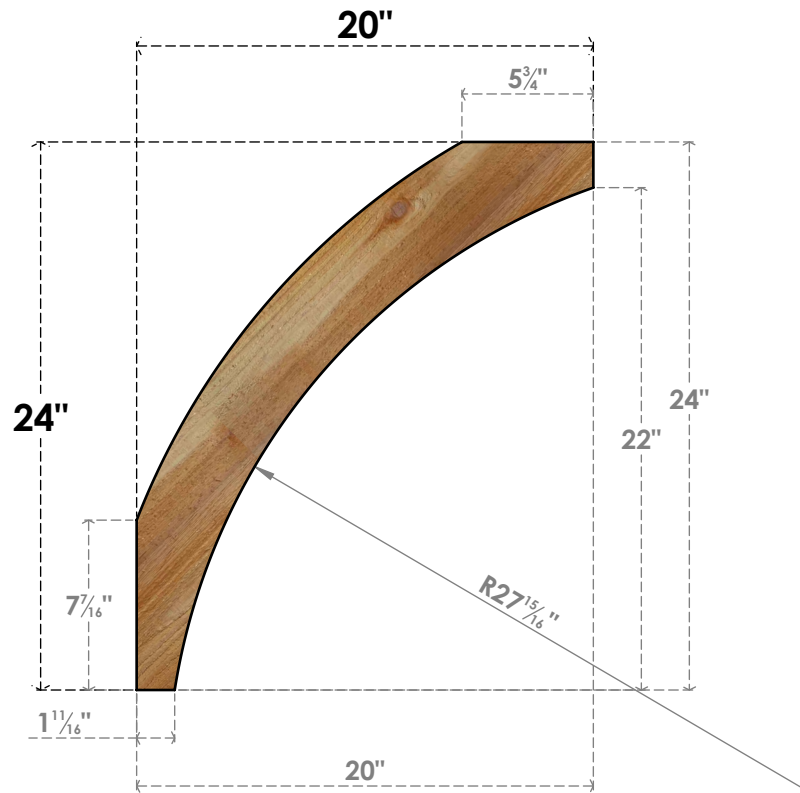

BRC06X20X24THR00RWR

6"W X 20"D X 24"H THORTON ROUGH SAWN BRACE, WESTERN RED CEDAR

SIDE

FRONT

EKENA MILLWORK
 2300 WEST MAIN ST.
 CLARKSVILLE, TX 75426
 TOLL FREE: 866-607-0453
 WWW.EKENAMILLWORK.COM

NOTES

1. INSTALLATION TO BE COMPLETED IN ACCORDANCE WITH MANUFACTURER'S SPECIFICATIONS.
2. DRAWING MAY NOT BE TO SCALE
3. THIS DRAWING IS INTENDED FOR DESIGN AND PLANNING PURPOSES ONLY.
4. ALL INFORMATION CONTAINED HEREIN WAS CURRENT AT THE TIME OF DEVELOPMENT BUT MUST BE REVIEWED AND APPROVED BY THE PRODUCT MANUFACTURER TO BE CONSIDERED ACCURATE.
5. PRODUCTS ARE NOT KILN DRIED. THIS ITEM IS UNIQUE AND WILL CONTAIN THE NATURAL VARIATIONS THAT THE WOOD SPECIES OFFERS. THIS MAY RESULT IN VARIATIONS UP TO 1/4"