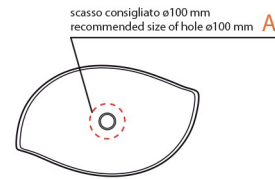

Finishes:

-  Glossy White

SKU# | Options:

- LVO 140 | Glossy White

* WS Bath Collections reserves the right to revise dimensions or information on this sheet without notice

Collection Ceramica	Model LVO 140	Dimensions Metric <i>1 inch = 2.54 cm</i> <i>1 inch = 25.4 mm</i>	 1051 Lea Drive - Collegeville, PA 19426 Tel. 215 513 9400 - Fax 610 831 0215 www.ws bathcollections.com - info@ws bathcollections.com
---------------------------------	---------------------------	---	---

- = smaltato perimetralmente
all glazed sides
- = non smaltato dietro
unglazed behind

- U= sottopiano
undercounter
- I= incasso
inset
- A= appoggio
freestanding
- W= sospeso
wall hung

Collection
Ceramica

Model |
LVO 140

Dimensions Metric

1 inch = 2.54 cm
1 inch = 25.4 mm

WS[®]
BATH
COLLECTIONS

1051 Lea Drive - Collegeville, PA 19426
Tel. 215 513 9400 - Fax 610 831 0215

www.ws bathcollections.com - info@ws bathcollections.com

Bolts

Silicone (optional)

Collection
Ceramica

Model |
LVO 140

Dimensions Metric
1 inch = 2.54 cm
1 inch = 25.4 mm

WS[®]
BATH
COLLECTIONS

1051 Lea Drive - Collegeville, PA 19426
Tel. 215 513 9400 - Fax 610 831 0215
www.ws bathcollections.com - info@ws bathcollections.com