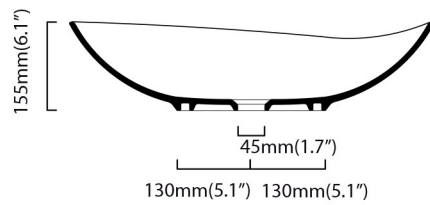

Finishes:

-  Glossy White

SKU# | Options:

- LVO 140 | Glossy White

* WS Bath Collections reserves the right to revise dimensions or information on this sheet without notice

Collection Ceramica	Model LVO 140	Dimensions Metric <i>1 inch = 2.54 cm</i> <i>1 inch = 25.4 mm</i>	 1051 Lea Drive - Collegeville, PA 19426 Tel. 215 513 9400 - Fax 610 831 0215 www.ws bathcollections.com - info@ws bathcollections.com
---------------------------------	---------------------------	---	---

- = smaltato perimetralmente
all glazed sides
- = non smaltato dietro
unglazed behind

- U= sottopiano
undercounter
- I= incasso
inset
- A= appoggio
freestanding
- W= sospeso
wall hung

Collection
Ceramica

Model |
LVO 140

Dimensions Metric

1 inch = 2.54 cm
1 inch = 25.4 mm

WS[®]
BATH
COLLECTIONS

1051 Lea Drive - Collegeville, PA 19426
Tel. 215 513 9400 - Fax 610 831 0215

www.ws bathcollections.com - info@ws bathcollections.com

Bolts

Silicone (optional)

Collection
Ceramica

Model |
LVO 140

Dimensions Metric
1 inch = 2.54 cm
1 inch = 25.4 mm

WS[®]
BATH
COLLECTIONS

1051 Lea Drive - Collegeville, PA 19426
Tel. 215 513 9400 - Fax 610 831 0215
www.ws bathcollections.com - info@ws bathcollections.com