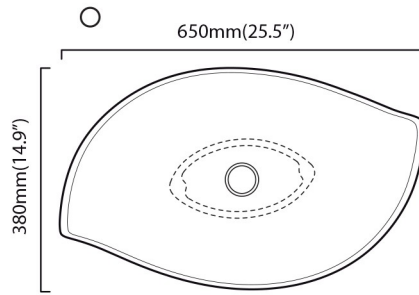

Finishes:

-  Glossy White

SKU# | Options:

- LVO 140 | Glossy White

* WS Bath Collections reserves the right to revise dimensions or information on this sheet without notice

Collection Ceramica	Model LVO 140	Dimensions Metric <i>1 inch = 2.54 cm</i> <i>1 inch = 25.4 mm</i>	 1051 Lea Drive - Collegeville, PA 19426 Tel. 215 513 9400 - Fax 610 831 0215 www.ws bathcollections.com - info@ws bathcollections.com
---------------------------------	---------------------------	---	---

- = smaltato perimetralmente
all glazed sides
- = non smaltato dietro
unglazed behind

- U= sottopiano
undercounter
- I= incasso
inset
- A= appoggio
freestanding
- W= sospeso
wall hung

Collection
Ceramica

Model |
LVO 140

Dimensions Metric

1 inch = 2.54 cm
1 inch = 25.4 mm

WS[®]
BATH
COLLECTIONS

1051 Lea Drive - Collegeville, PA 19426
Tel. 215 513 9400 - Fax 610 831 0215

www.ws bathcollections.com - info@ws bathcollections.com

Bolts

Silicone (optional)

Collection
Ceramica

Model |
LVO 140

Dimensions Metric
1 inch = 2.54 cm
1 inch = 25.4 mm

WS[®]
BATH
COLLECTIONS

1051 Lea Drive - Collegeville, PA 19426
Tel. 215 513 9400 - Fax 610 831 0215
www.ws bathcollections.com - info@ws bathcollections.com