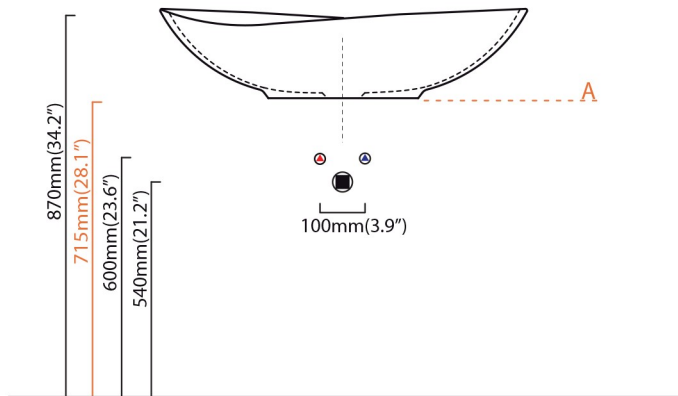

Finishes:

-  Glossy White

SKU# | Options:

- LVO 140 | Glossy White

* WS Bath Collections reserves the right to revise dimensions or information on this sheet without notice

Collection Ceramica	Model LVO 140	Dimensions Metric <i>1 inch = 2.54 cm</i> <i>1 inch = 25.4 mm</i>	 1051 Lea Drive - Collegeville, PA 19426 Tel. 215 513 9400 - Fax 610 831 0215 www.ws bathcollections.com - info@ws bathcollections.com
---------------------------------	---------------------------	---	---

- = smaltato perimetralmente
all glazed sides
- = non smaltato dietro
unglazed behind

- U= sottopiano
undercounter
- I= incasso
inset
- A= appoggio
freestanding
- W= sospeso
wall hung

Collection
Ceramica

Model |
LVO 140

Dimensions Metric

1 inch = 2.54 cm
1 inch = 25.4 mm

WS[®]
BATH
COLLECTIONS

1051 Lea Drive - Collegeville, PA 19426
Tel. 215 513 9400 - Fax 610 831 0215

www.ws bathcollections.com - info@ws bathcollections.com

Bolts

Silicone (optional)

Collection
Ceramica

Model |
LVO 140

Dimensions Metric
1 inch = 2.54 cm
1 inch = 25.4 mm

WS[®]
BATH
COLLECTIONS

1051 Lea Drive - Collegeville, PA 19426
Tel. 215 513 9400 - Fax 610 831 0215
www.ws bathcollections.com - info@ws bathcollections.com