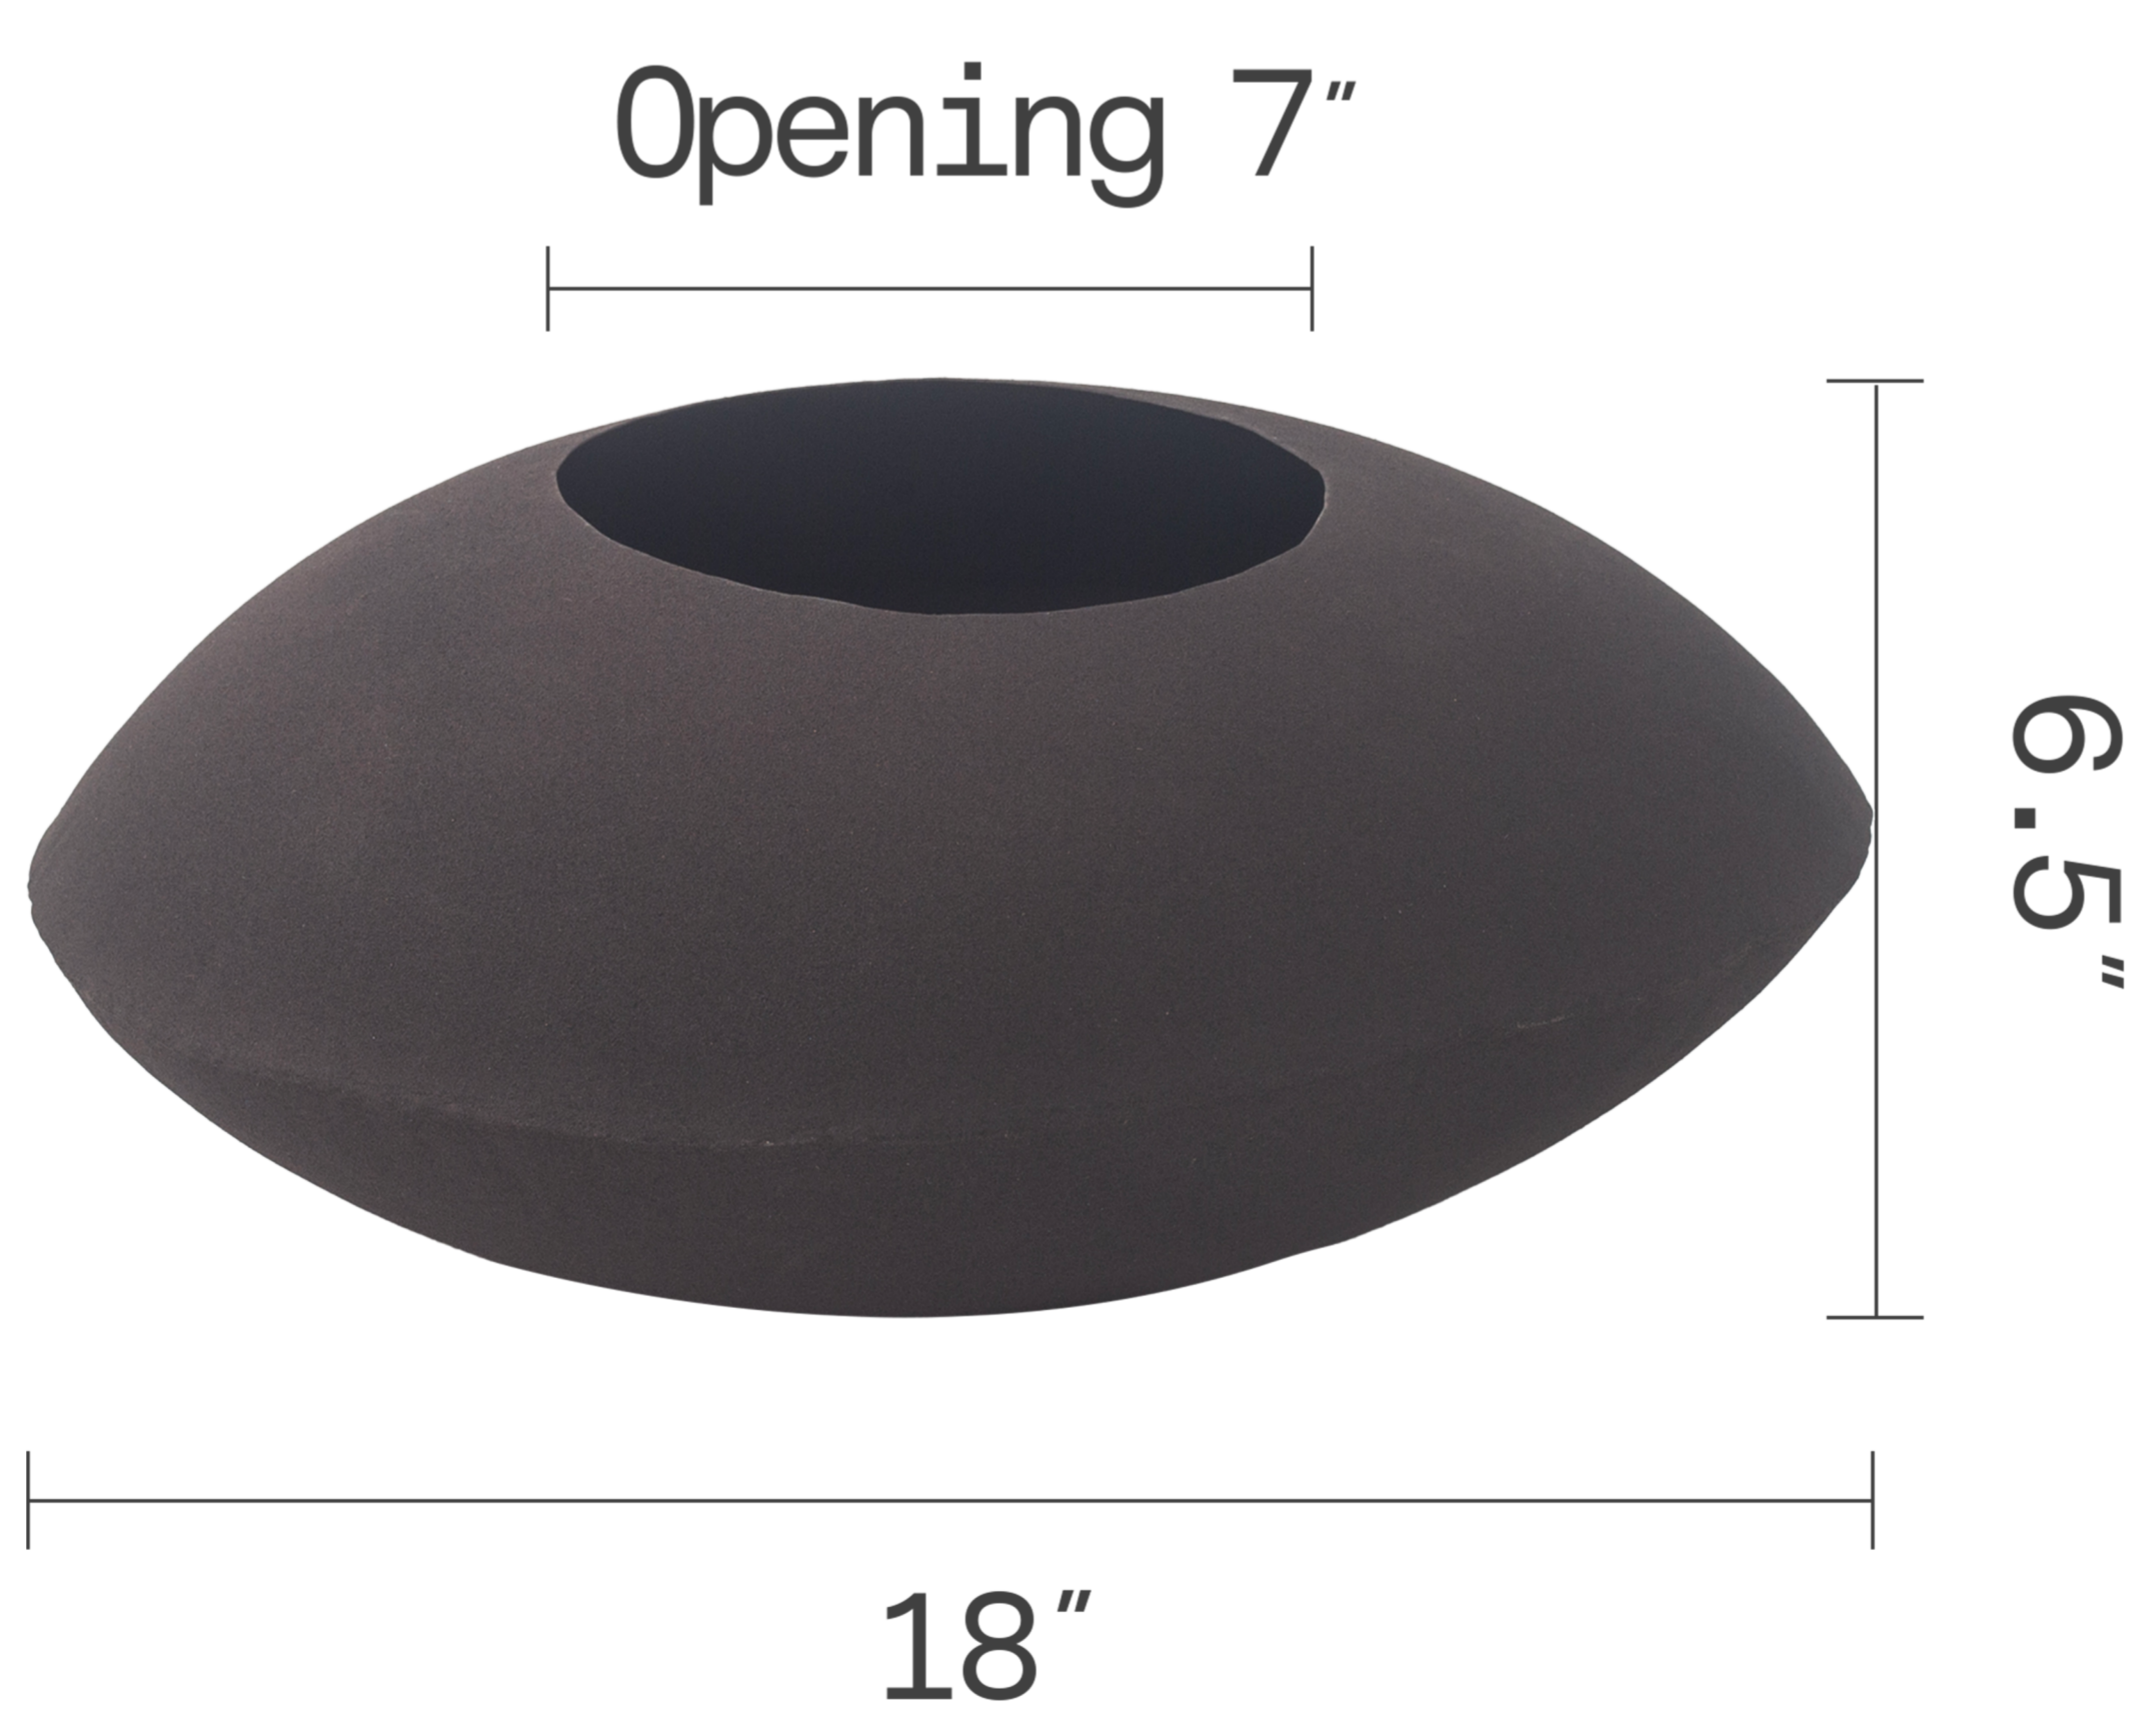

Weight 1.91bs

Weight 2.171bs

Weight 31bs

THIS IS A METAL PLANTER