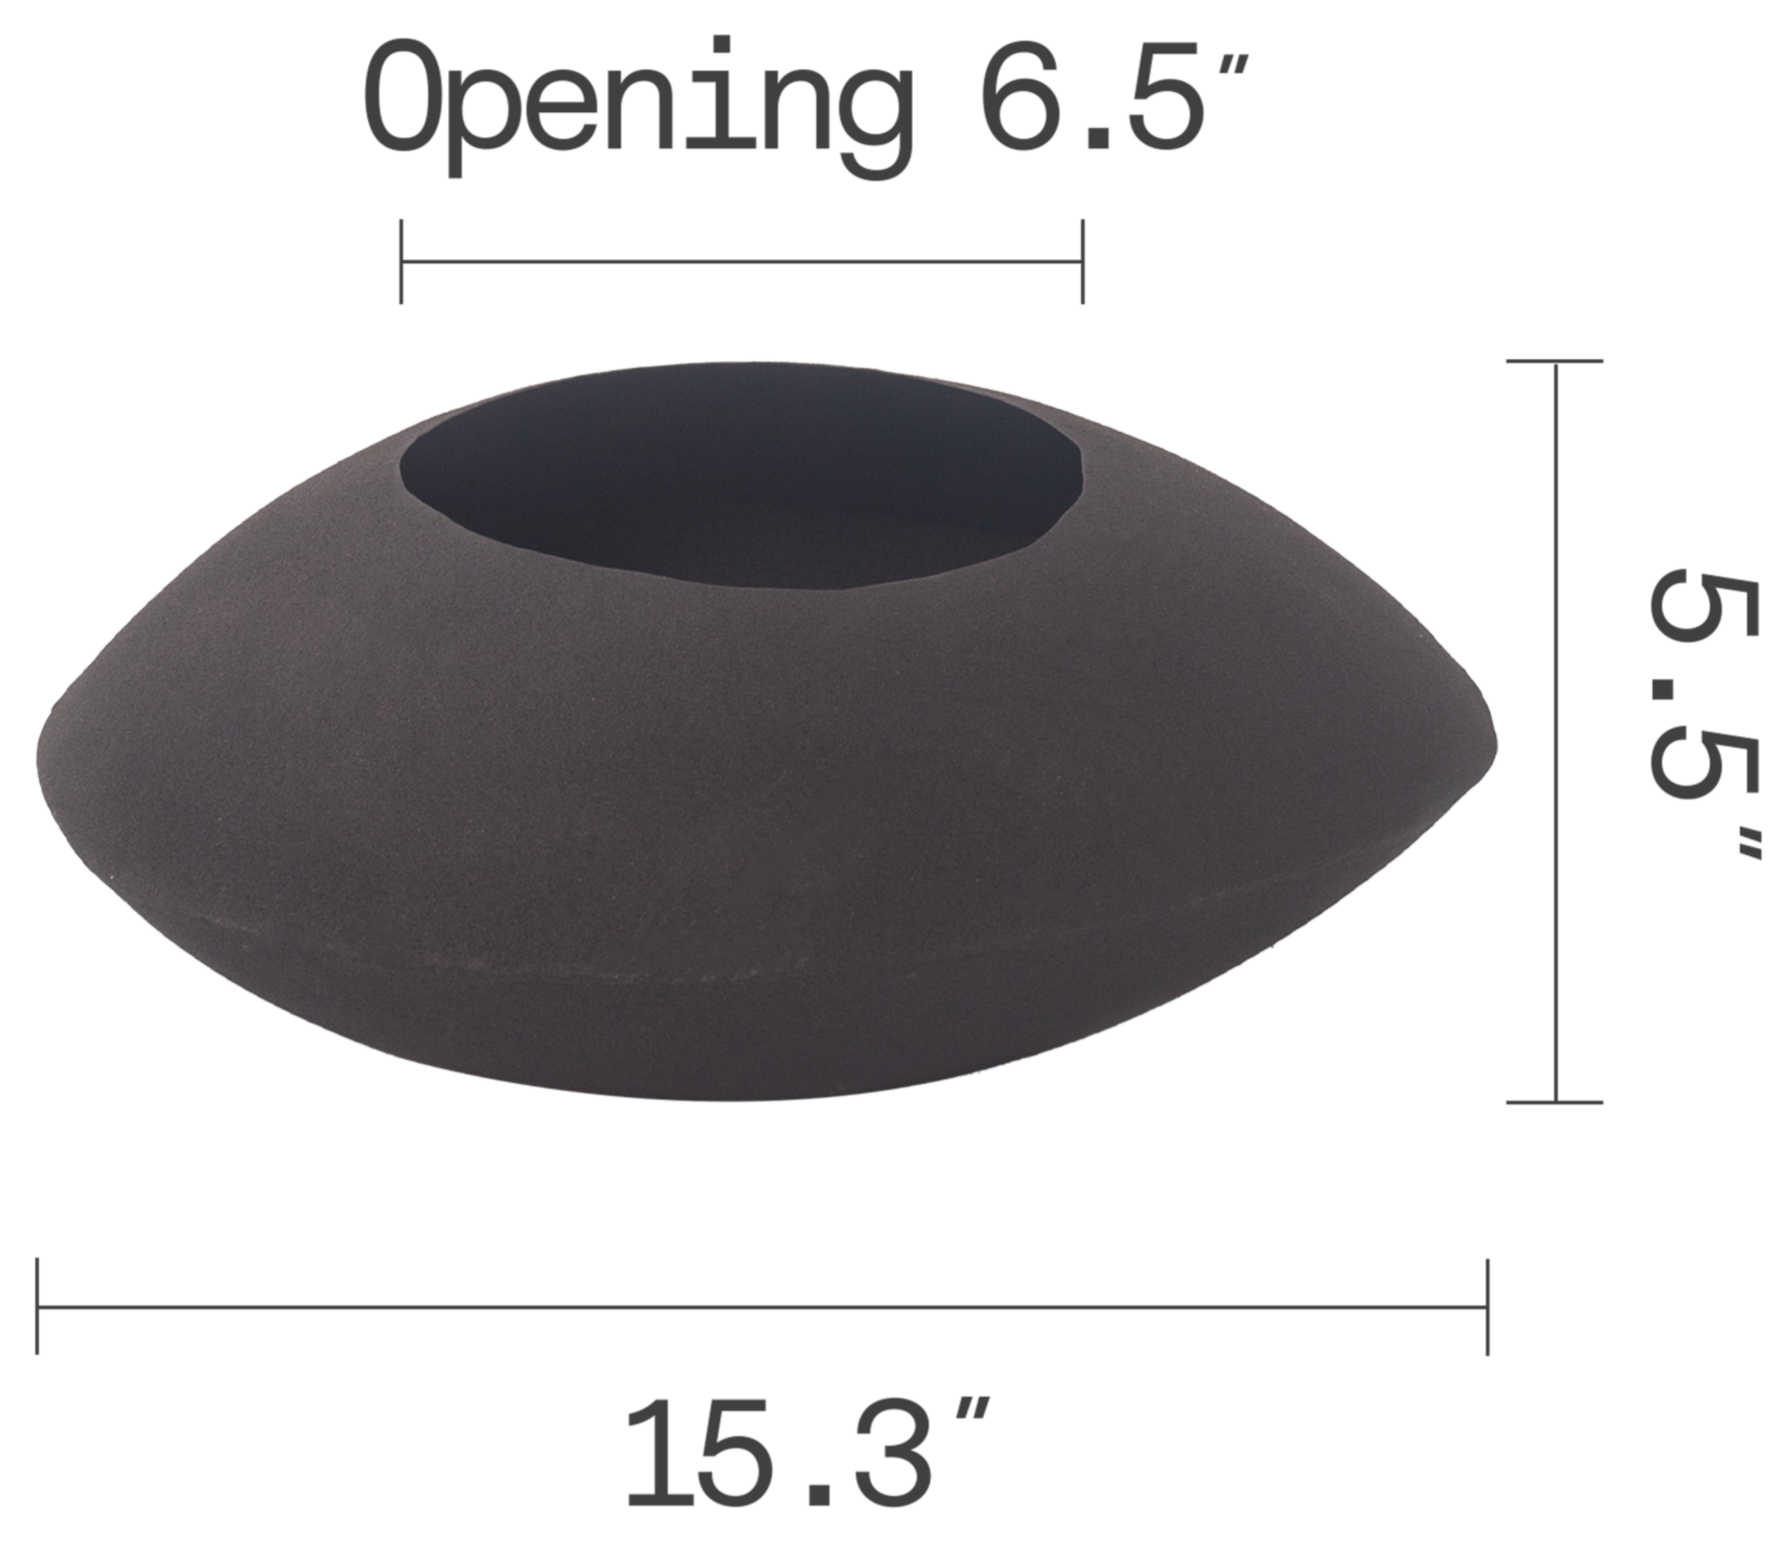

Weight 1.91bs

Weight 2.171bs

Weight 31bs

THIS IS A METAL PLANTER