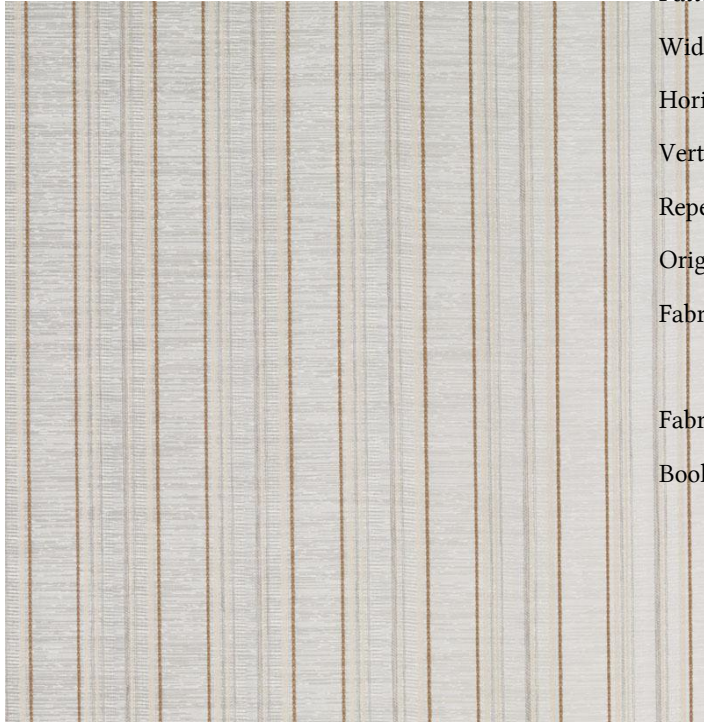

Fabric Detail for:51361 | 70-natural/brow

Pattern: 51361 | 70-natural/brow
Width: 118"
Horizontal Repeat: .000"
Vertical Repeat: 4.000"
Repeat Direction: Railroaded
Origin: Turkey
Fabric Contents: 98% Polyester
2% Linen
Fabric Performance: NFPA 701
Book Name: LEONA 118" FR SHEER