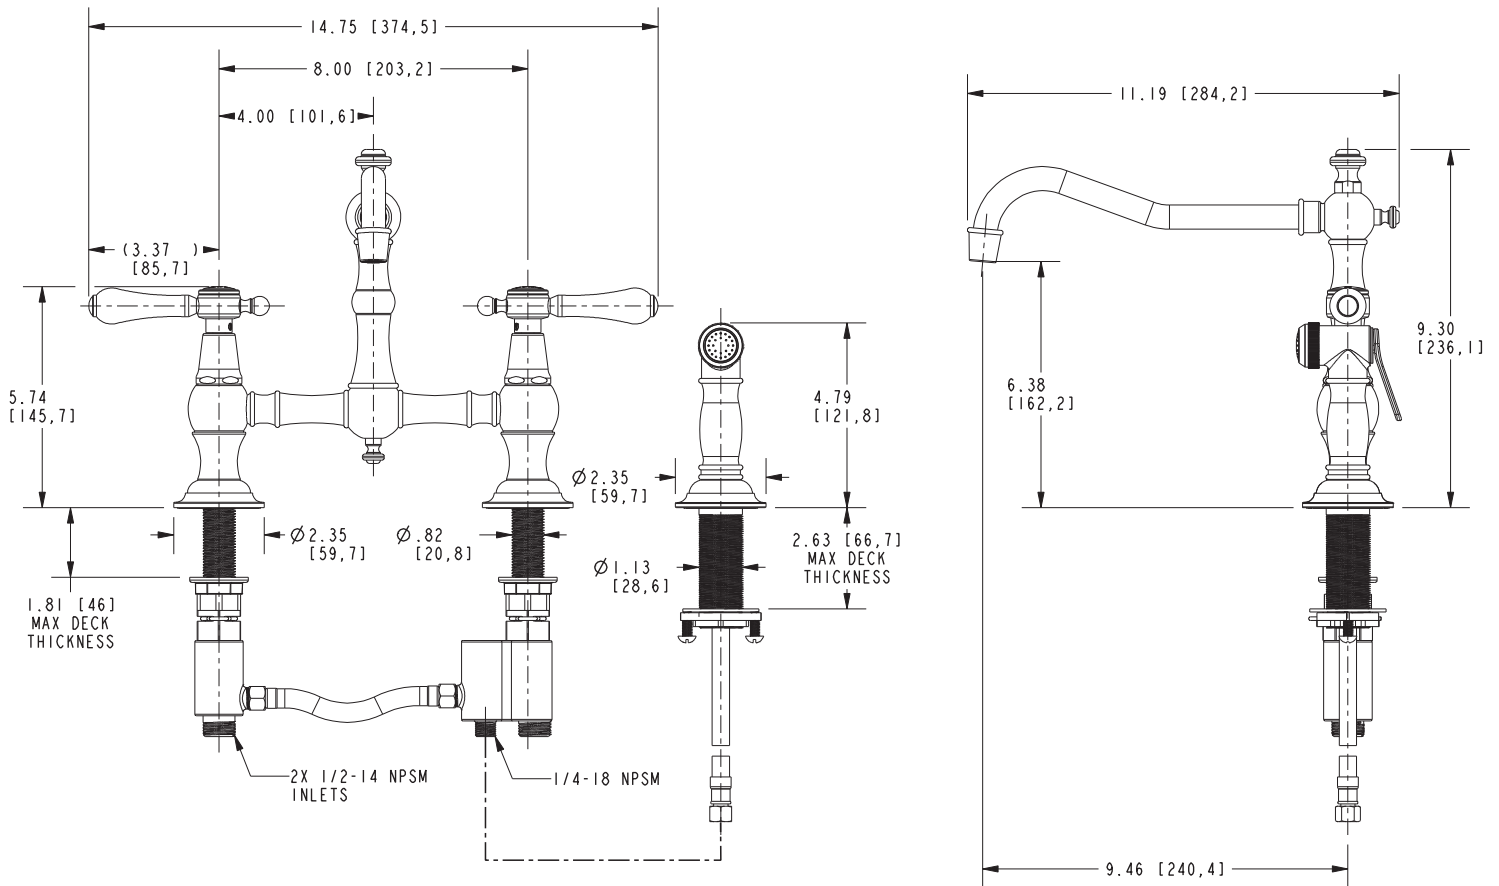

## Features

- Solid brass construction
- Bridge-style brass valve bodies
- Quarter-turn washerless ceramic disc valve cartridges
- Swivel spout assembly
- Solid brass pull-out sidespray assembly
- 6.38" (16.2 cm) spout height at outlet
- 9.46" (24.0 cm) spout reach (c-c)
- For 8.00" (20.3 cm) centers
- ADA Complaint (Handles Only)
- 1.8 GPM (6.8 LPM) Max

## Product Specification Add "Color / Finish" suffix to Model number, below.

The Bridge Style Kitchen Faucet with Sidespray shall be made of solid brass construction. Faucet shall incorporate a swivel spout assembly with integral side-spray diverter assembly and feature bridge-style brass valve bodies with quarter-turn washerless ceramic disc valve cartridges. Faucet shall have a 1.8 gallons (6.8 liters) per minute maximum flow rate. Product shall be for 8.00" (20.3 cm) centers. Product shall incorporate a 6.38" (16.2 cm) spout height at outlet and a 9.46" (24.0 cm) spout reach (c-c). Faucet shall incorporate traditional lever handles. Bridge-Style Kitchen Faucet with Sidespray shall be Newport Brass Model 9462/\_\_\_\_\_.

## PRODUCT DIMENSIONS *(Units are in inches)*