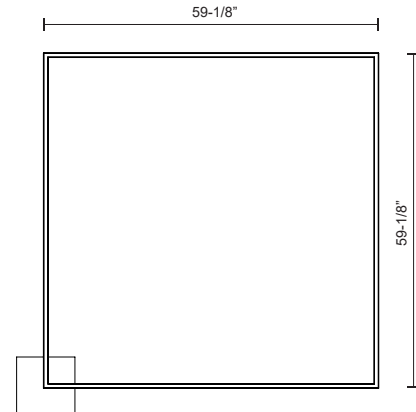

**PIAZZA**  
**PD985160**  
PENDANTS

PROJECT

**DESCRIPTION**

A suspended rectilinear frame emits soft luminance downward from the continuous perimeter opal diffuser. Veiled within the aluminum extrusion is a secondary set of LED lights sending ambient illumination up toward the ceiling. Utilizing a minimal orthogonal outline the PIAZZA series creates an airy effect with the center of the fixture transparent and open. Available as essential singular pendant or dramatic multi-pendant configurations.

PD985160-BK  
Black

**SPECIFICATION DETAILS**

\* For custom options, consult factory for details.

<b>Fixture Dimensions</b>	L59-1/8" x W59-1/8" x H1"
<b>Light Source</b>	LED with DC Driver
<b>Wattage</b>	110W
<b>Total Lumens</b>	10200lm
<b>Delivered Lumens</b>	BK-4175lm
<b>Voltage</b>	120V
<b>Color Temperature</b>	3000K
<b>CRI (Ra)</b>	90CRI
<b>Optional Color Temps</b>	2700K - 5000K Available, Minimum Order Quantities Apply
<b>LED Rated Life</b>	50,000 hours
<b>Dimming</b>	100% - 10%, TRIAC or ELV Dimmer (Not Included)
<b>Diffuser Details</b>	Frosted acrylic diffuser
<b>Adjustable</b>	Yes
<b>Wire Length</b>	120" Max
<b>Location</b>	Dry
<b>Warranty</b>	5 Years
<b>Illumination Direction</b>	Up and Down
<b>Canopy Dimensions</b>	L10-1/4" x W10-1/4" x H2"