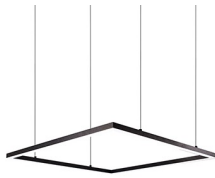

**PIAZZA**  
**PD985160**  
PENDANTS

PROJECT

**DESCRIPTION**

A suspended rectilinear frame emits soft luminance downward from the continuous perimeter opal diffuser. Veiled within the aluminum extrusion is a secondary set of LED lights sending ambient illumination up toward the ceiling. Utilizing a minimal orthogonal outline the PIAZZA series creates an airy effect with the center of the fixture transparent and open. Available as essential singular pendant or dramatic multi-pendant configurations.

PD985160-BK  
Black

**SPECIFICATION DETAILS**

\* For custom options, consult factory for details.

<b>Fixture Dimensions</b>	L59-1/8" x W59-1/8" x H1"
<b>Light Source</b>	LED with DC Driver
<b>Wattage</b>	110W
<b>Total Lumens</b>	10200lm
<b>Delivered Lumens</b>	BK-4175lm
<b>Voltage</b>	120V
<b>Color Temperature</b>	3000K
<b>CRI (Ra)</b>	90CRI
<b>Optional Color Temps</b>	2700K - 5000K Available, Minimum Order Quantities Apply
<b>LED Rated Life</b>	50,000 hours
<b>Dimming</b>	100% - 10%, TRIAC or ELV Dimmer (Not Included)
<b>Diffuser Details</b>	Frosted acrylic diffuser
<b>Adjustable</b>	Yes
<b>Wire Length</b>	120" Max
<b>Location</b>	Dry
<b>Warranty</b>	5 Years
<b>Illumination Direction</b>	Up and Down
<b>Canopy Dimensions</b>	L10-1/4" x W10-1/4" x H2"