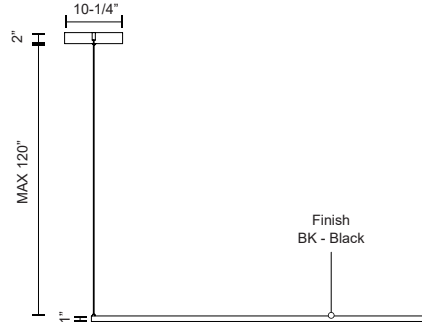

**PIAZZA**  
**PD985160**  
PENDANTS

PROJECT

**DESCRIPTION**

A suspended rectilinear frame emits soft luminance downward from the continuous perimeter opal diffuser. Veiled within the aluminum extrusion is a secondary set of LED lights sending ambient illumination up toward the ceiling. Utilizing a minimal orthogonal outline the PIAZZA series creates an airy effect with the center of the fixture transparent and open. Available as essential singular pendant or dramatic multi-pendant configurations.

PD985160-BK  
Black

**SPECIFICATION DETAILS**

\* For custom options, consult factory for details.

<b>Fixture Dimensions</b>	L59-1/8" x W59-1/8" x H1"
<b>Light Source</b>	LED with DC Driver
<b>Wattage</b>	110W
<b>Total Lumens</b>	10200lm
<b>Delivered Lumens</b>	BK-4175lm
<b>Voltage</b>	120V
<b>Color Temperature</b>	3000K
<b>CRI (Ra)</b>	90CRI
<b>Optional Color Temps</b>	2700K - 5000K Available, Minimum Order Quantities Apply
<b>LED Rated Life</b>	50,000 hours
<b>Dimming</b>	100% - 10%, TRIAC or ELV Dimmer (Not Included)
<b>Diffuser Details</b>	Frosted acrylic diffuser
<b>Adjustable</b>	Yes
<b>Wire Length</b>	120" Max
<b>Location</b>	Dry
<b>Warranty</b>	5 Years
<b>Illumination Direction</b>	Up and Down
<b>Canopy Dimensions</b>	L10-1/4" x W10-1/4" x H2"