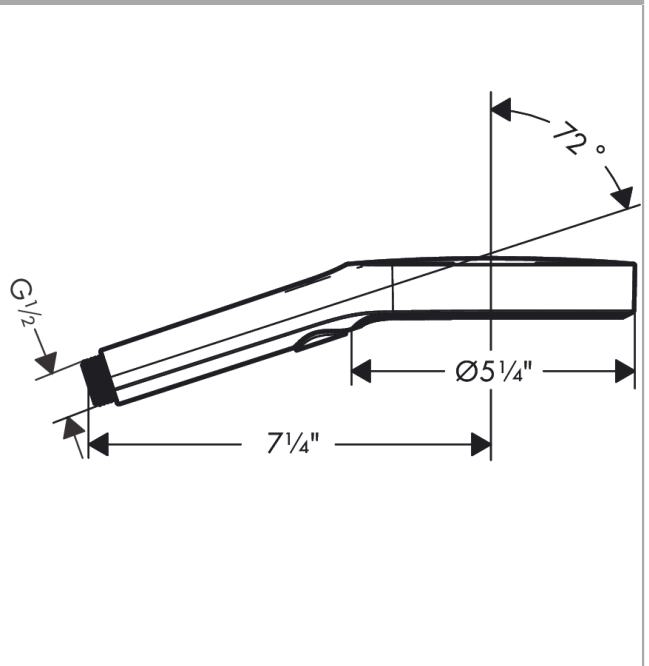

Rainfinity

Handshower 130 3-Jet, 1.75 GPM

Finishes : **brushed nickel** Part no. : **26865821**

Description

Features

- Spray modes: PowderRain, Intense PowderRain, Intense Turbo
- Select button for comfortable alternation of spray modes
- Spray face surface: graphite, easy cleanable aluminium spray disc
- Flow: 1.75 GPM (6.6 L/Min)

Item details

List Price \$ 260.00

Technology

Design awards

reddot award 2019
best of the best

Compliance

Product image

Scale drawing

Rainfinity

Handshower 130 3-Jet, 1.75 GPM

Finishes : **brushed nickel** Part no. : **26865821**

Exploded drawing

Year of production: >10/19

Rainfinity

Handshower 130 3-Jet, 1.75 GPM

Finishes : **brushed nickel** Part no. : **26865821**

Spare parts list

Year of production: >10/19

Pos.	Description	Part no.	Price	PU
1	filter	92672000	-	1
2	seal	98058000	-	1