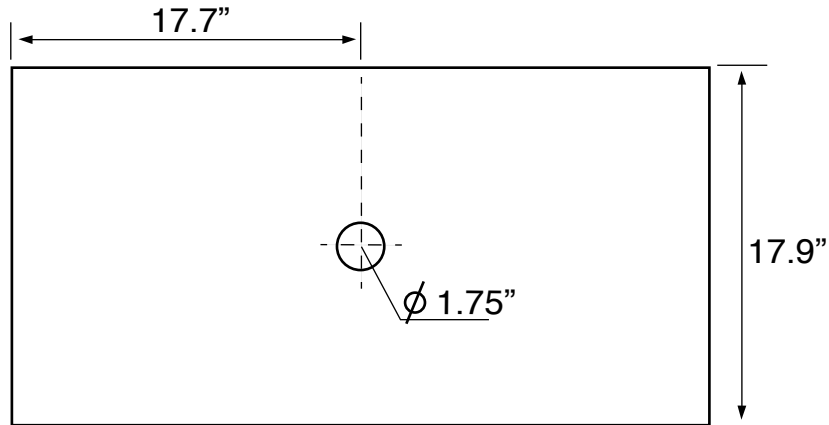

## Technical Information

Bowl type:	Single
Installation:	Wall mounted Vessel
Bowl dimensions:	Depth: 4.6" Length: 34.9" Width: 17.4"
Drain hole:	1.75"
Weight:	48.45 lbs