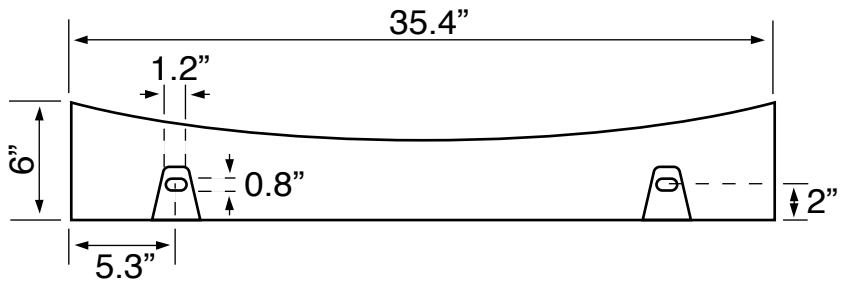

## Technical Information

Bowl type:	Single
Installation:	Wall mounted Vessel
Bowl dimensions:	Depth: 4.6" Length: 34.9" Width: 17.4"
Drain hole:	1.75"
Weight:	48.45 lbs