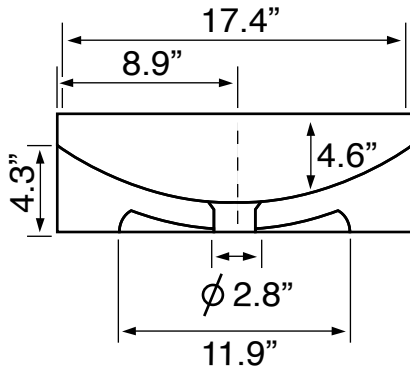

## Technical Information

Bowl type:	Single
Installation:	Wall mounted Vessel
Bowl dimensions:	Depth: 4.6" Length: 34.9" Width: 17.4"
Drain hole:	1.75"
Weight:	48.45 lbs