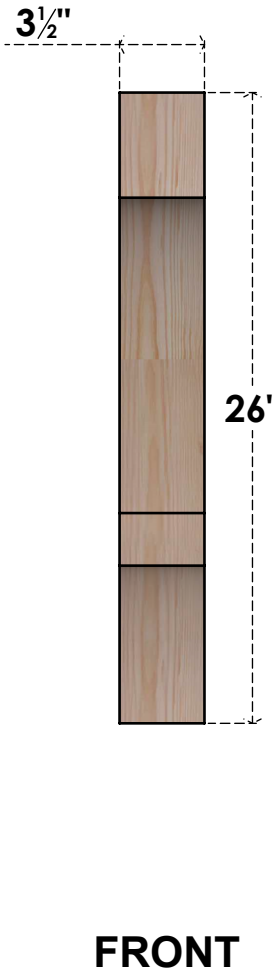

BRC04X14X26BOA00SDF

3 1/2"W X 14"D X 26"H BALBOA SMOOTH BRACE, DOUGLAS FIR

EKENA MILLWORK
 2300 WEST MAIN ST.
 CLARKSVILLE, TX 75426
 TOLL FREE: 866-607-0453
 WWW.EKENAMILLWORK.COM

NOTES

1. INSTALLATION TO BE COMPLETED IN ACCORDANCE WITH MANUFACTURER'S SPECIFICATIONS.
2. DRAWING MAY NOT BE TO SCALE
3. THIS DRAWING IS INTENDED FOR DESIGN AND PLANNING PURPOSES ONLY.
4. ALL INFORMATION CONTAINED HEREIN WAS CURRENT AT THE TIME OF DEVELOPMENT BUT MUST BE REVIEWED AND APPROVED BY THE PRODUCT MANUFACTURER TO BE CONSIDERED ACCURATE.
5. PRODUCTS ARE NOT KILN DRIED. THIS ITEM IS UNIQUE AND WILL CONTAIN THE NATURAL VARIATIONS THAT THE WOOD SPECIES OFFERS. THIS MAY RESULT IN VARIATIONS UP TO 1/4"