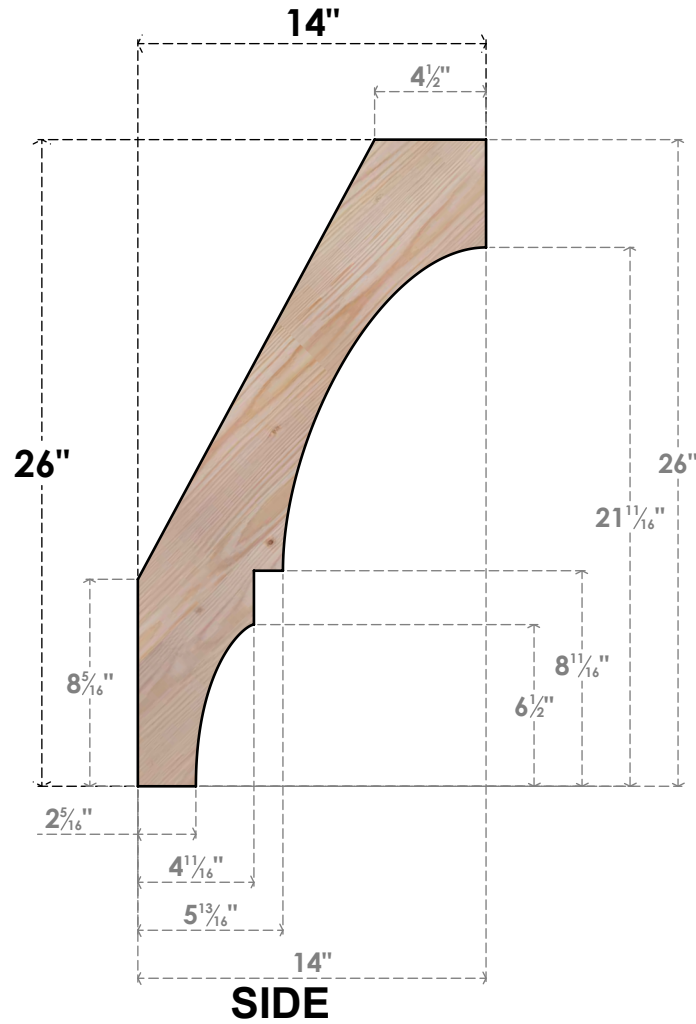

BRC04X14X26BOA00SDF

3 1/2"W X 14"D X 26"H BALBOA SMOOTH BRACE, DOUGLAS FIR

EKENA MILLWORK
 2300 WEST MAIN ST.
 CLARKSVILLE, TX 75426
 TOLL FREE: 866-607-0453
 WWW.EKENAMILLWORK.COM

NOTES

1. INSTALLATION TO BE COMPLETED IN ACCORDANCE WITH MANUFACTURER'S SPECIFICATIONS.
2. DRAWING MAY NOT BE TO SCALE
3. THIS DRAWING IS INTENDED FOR DESIGN AND PLANNING PURPOSES ONLY.
4. ALL INFORMATION CONTAINED HEREIN WAS CURRENT AT THE TIME OF DEVELOPMENT BUT MUST BE REVIEWED AND APPROVED BY THE PRODUCT MANUFACTURER TO BE CONSIDERED ACCURATE.
5. PRODUCTS ARE NOT KILN DRIED. THIS ITEM IS UNIQUE AND WILL CONTAIN THE NATURAL VARIATIONS THAT THE WOOD SPECIES OFFERS. THIS MAY RESULT IN VARIATIONS UP TO 1/4"