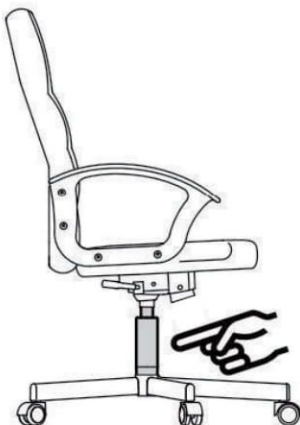

IMPORTANT, RETAIN FOR FUTURE REFERENCE: READ CAREFULLY SAFETY INFORMATION

- The intended use: This product is intended for indoor use only. Used for work and study.
- Maximum weight: 120 KG
- To prevent the chair falling, make sure that the weight is evenly distributed.
- Remove all parts from the box and make sure all parts are included before assembly.
- Keep your feet always on the floor and do not press your head on the headrest when you recline the chair.
- When you adjust the backrest, make sure your fingers are safe and out of harm's way.
- To avoid damage, never pull fast and strongly in your house.
- This chair is designed to sit only and nothing else.
- Don't use it as a base or as a ladder.
- Don't sit in the arms of the chair.
- This chair is designed to seat only one person at same time.
- If some parts are missing, damaged or worn, stop using it immediately.
- Avoid direct sunlight on the chair so that the plastic components won't become brittle.
- Your chair is equipped with rollers for textile floor coverings. If the chair is used on hard floors, e.g. hardwood floors, laminate, PVC, or tile, the rollers should be replaced for safety purposes, since these floors require the use of different rollers.

Warning! Only trained personnel may replace or repair components for height adjustment of seating furniture with energy storage.

MAINTENANCE INSTRUCTIONS

- Clean with vacuum cleaner.
- Wipe with a fabric dampened with water.