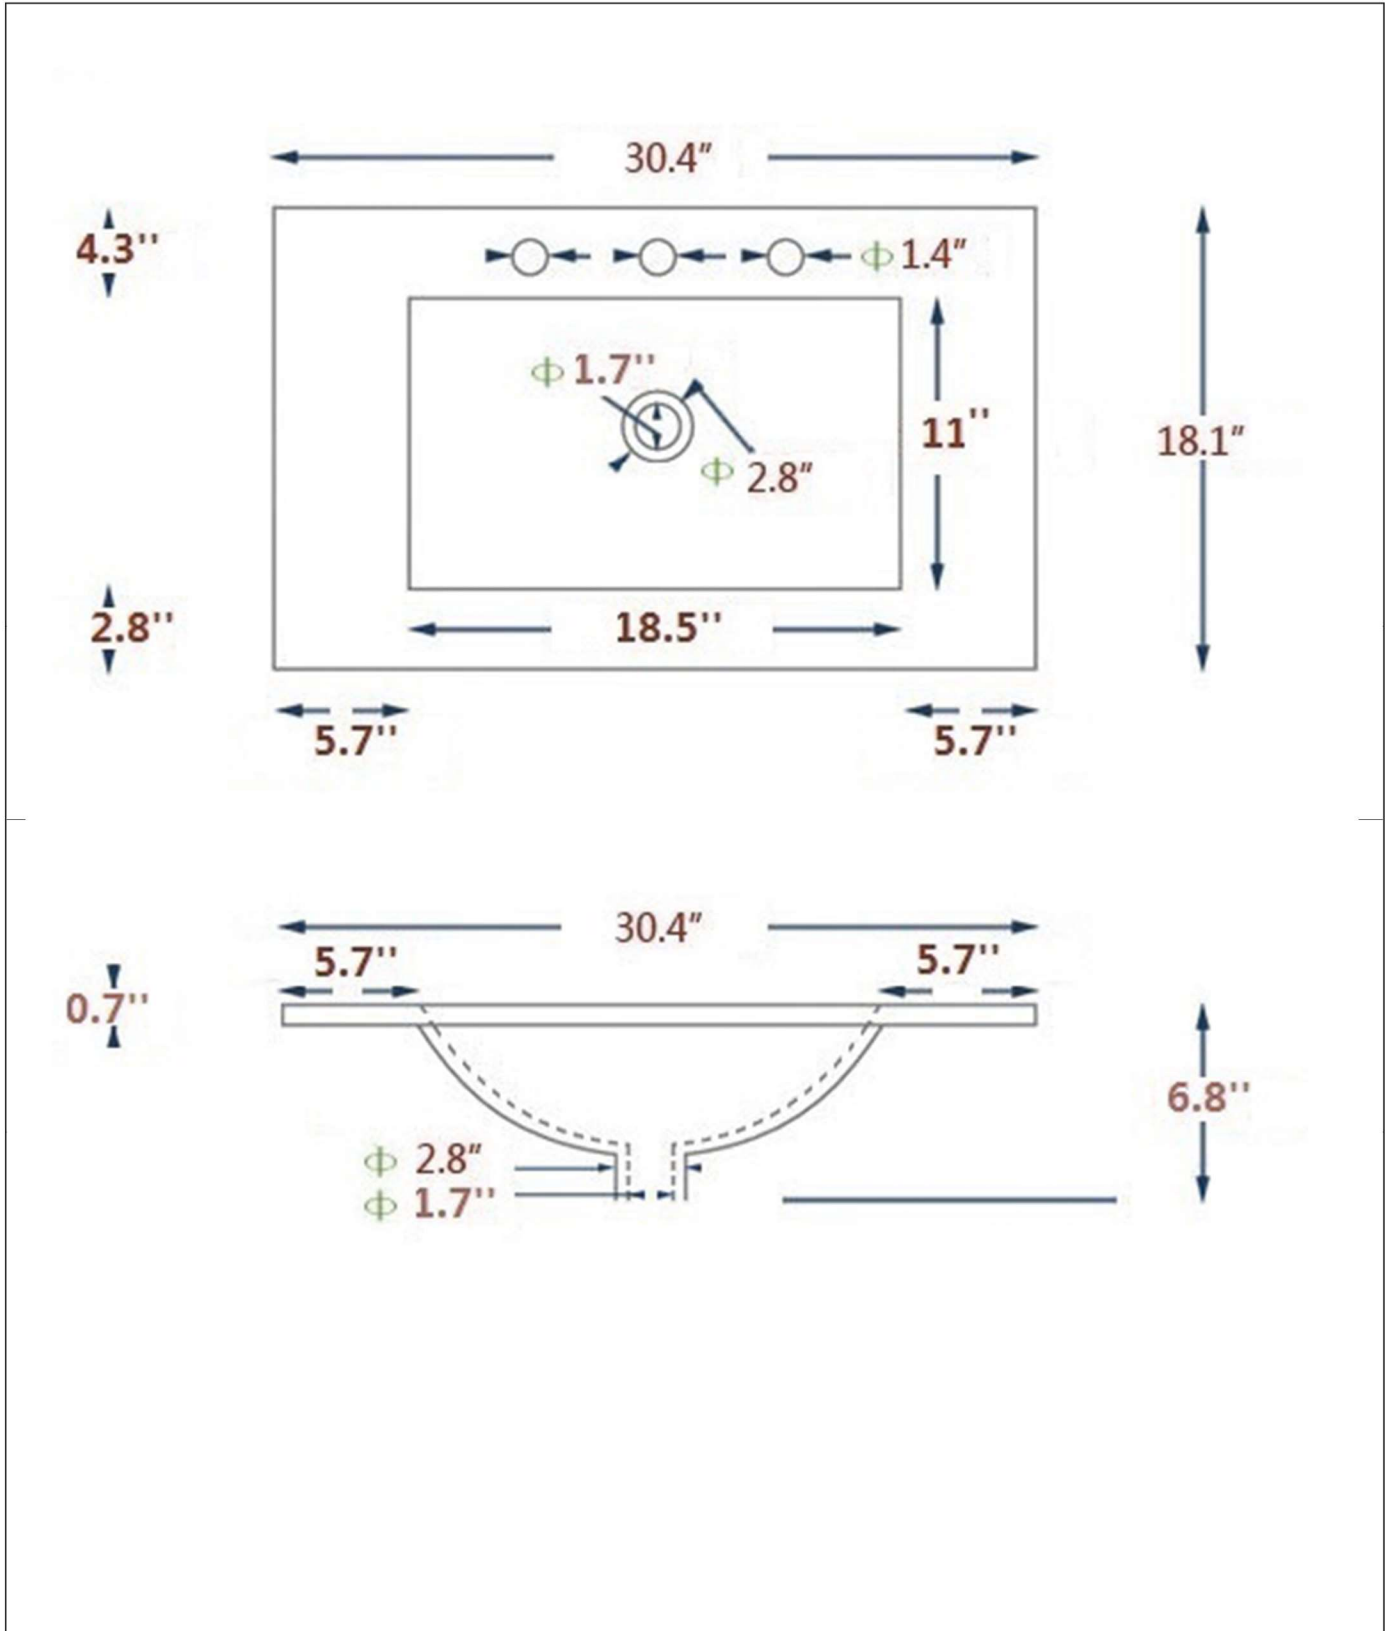

BELLATERRA HOME

Model: 303018

NOTE: SINK STYLE, SHAPE, FAUCET HOLES, CUTOUT ON TOP, VANITY MAY VARY FROM THE PICTURE ABOVE. INSTRUCTIONAL PURPOSE ONLY.

Professional installation is recommended.
www.bellaterra-home.com