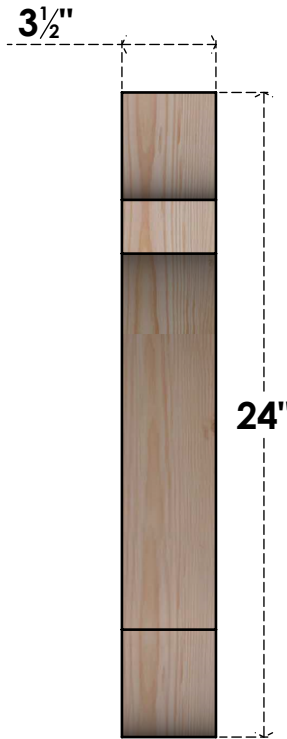

BRC04X18X24OLY00SDF

3 1/2"W X 18"D X 24"H OLYMPIC SMOOTH BRACE, DOUGLAS FIR

SIDE

FRONT

EKENA MILLWORK
 2300 WEST MAIN ST.
 CLARKSVILLE, TX 75426
 TOLL FREE: 866-607-0453
 WWW.EKENAMILLWORK.COM

NOTES

1. INSTALLATION TO BE COMPLETED IN ACCORDANCE WITH MANUFACTURER'S SPECIFICATIONS.
2. DRAWING MAY NOT BE TO SCALE
3. THIS DRAWING IS INTENDED FOR DESIGN AND PLANNING PURPOSES ONLY.
4. ALL INFORMATION CONTAINED HEREIN WAS CURRENT AT THE TIME OF DEVELOPMENT BUT MUST BE REVIEWED AND APPROVED BY THE PRODUCT MANUFACTURER TO BE CONSIDERED ACCURATE.
5. PRODUCTS ARE NOT KILN DRIED. THIS ITEM IS UNIQUE AND WILL CONTAIN THE NATURAL VARIATIONS THAT THE WOOD SPECIES OFFERS. THIS MAY RESULT IN VARIATIONS UP TO 1/4"