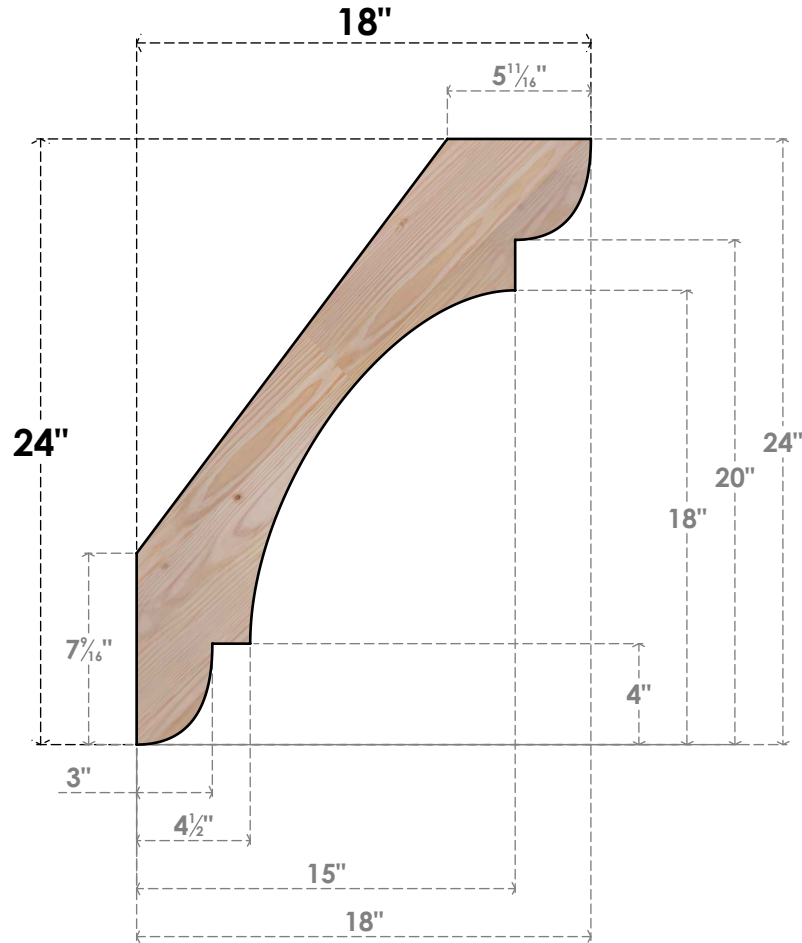

BRC04X18X24OLY00SDF

3 1/2"W X 18"D X 24"H OLYMPIC SMOOTH BRACE, DOUGLAS FIR

SIDE

FRONT

EKENA MILLWORK
 2300 WEST MAIN ST.
 CLARKSVILLE, TX 75426
 TOLL FREE: 866-607-0453
 WWW.EKENAMILLWORK.COM

NOTES

1. INSTALLATION TO BE COMPLETED IN ACCORDANCE WITH MANUFACTURER'S SPECIFICATIONS.
2. DRAWING MAY NOT BE TO SCALE
3. THIS DRAWING IS INTENDED FOR DESIGN AND PLANNING PURPOSES ONLY.
4. ALL INFORMATION CONTAINED HEREIN WAS CURRENT AT THE TIME OF DEVELOPMENT BUT MUST BE REVIEWED AND APPROVED BY THE PRODUCT MANUFACTURER TO BE CONSIDERED ACCURATE.
5. PRODUCTS ARE NOT KILN DRIED. THIS ITEM IS UNIQUE AND WILL CONTAIN THE NATURAL VARIATIONS THAT THE WOOD SPECIES OFFERS. THIS MAY RESULT IN VARIATIONS UP TO 1/4"