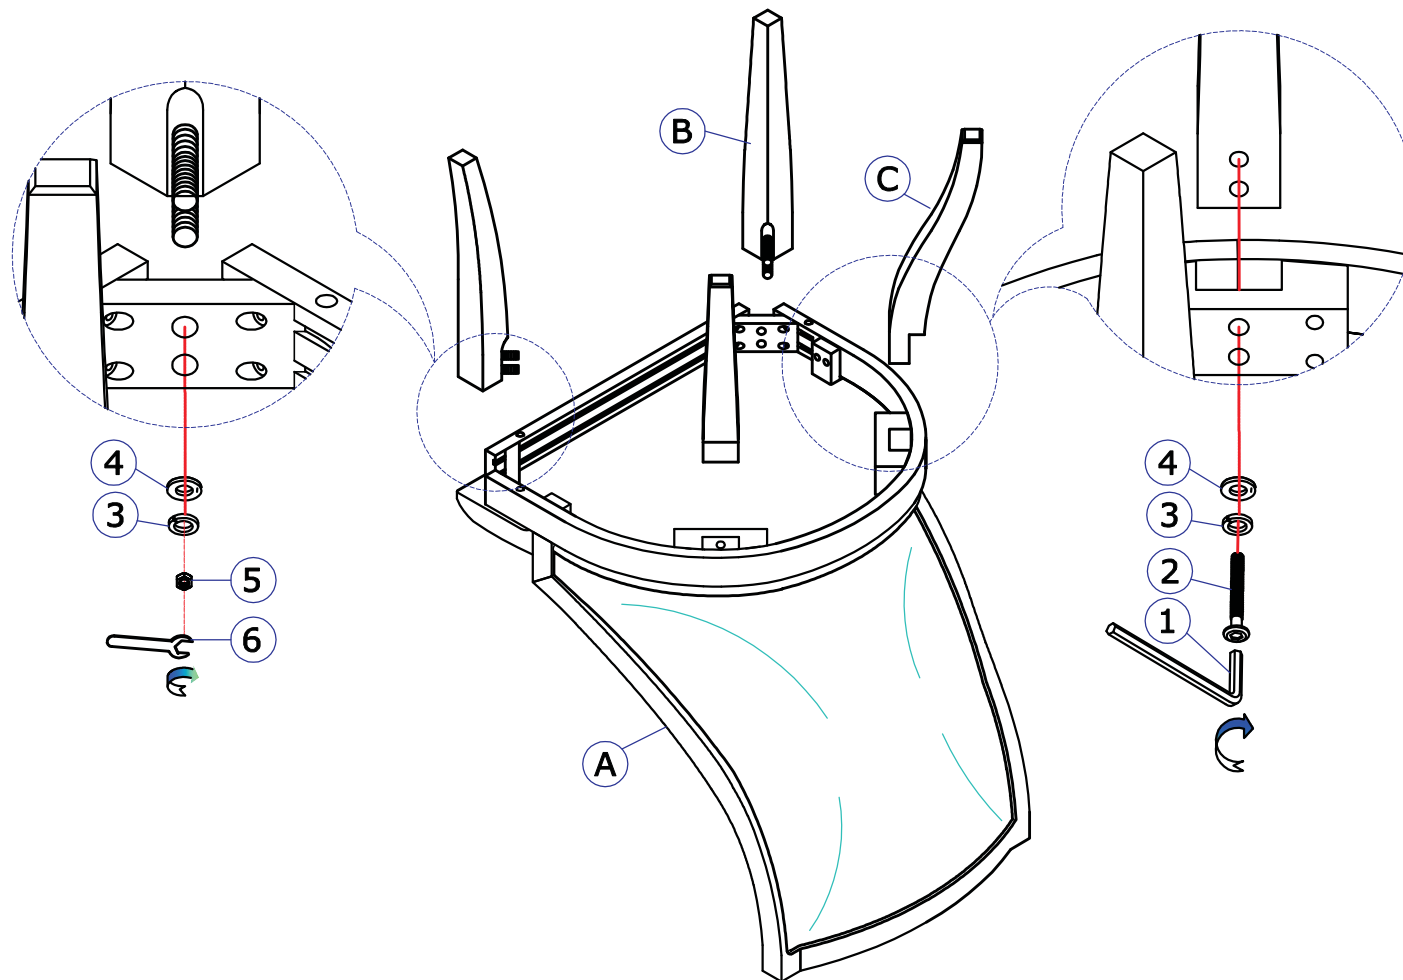

ASSEMBLY INSTRUCTIONS

BOCA GRANDE UPHOLSTERED SLING CHAIR 150-631S

Read instruction carefully prior for assembly

Thank you for purchasing this quality product. check carefully for small parts which may have come loose during shipment.

Remove all components from pack and place on soft surface to prevent scratching the finish during assembly .identify and count all parts as specified below.

Hardware List

No.	Item	Picture	Q'ty
1	Allen Key M4		1 Pc
2	Bolt 5/16"*50mm		4 Pcs
3	Spring Washer 5/16"		8 Pcs
4	Flat Washer 5/16"x19mmx2mm		8 Pcs
5	Nut 5/16" x 12mm		4Pcs
6	Wrench 12.8mm		1Pc

Part List

No.	Item	Picture	Q'ty
A	Back and Seat Frame		1Pc
B	Front Leg		2Pcs
C	Back Leg		2Pcs

Level chair before tightening legs.