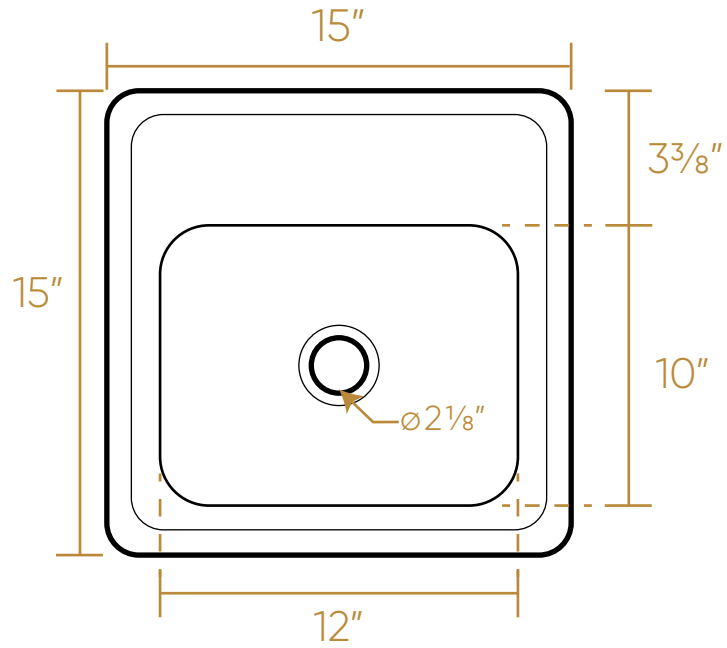

WHITEHAUS  
COLLECTION

WH692

TOP

SIDE

3 lbs.

LIVE WITH STYLE!