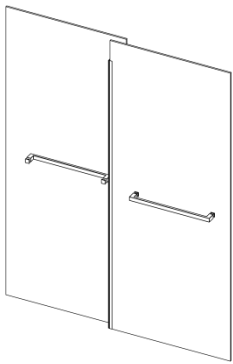

DS01

Frameless Double Sliding Door

Stainless steel 304 hardware accessories: stainless steel guide rail.

4 pcs Dia 2-9/25" (60mm) rollers, 2 pcs of rectangle handles,
handle length 20-2/3" (525mm).

new design wall mount bracket with anti-collision effect,
simple design and more safety.

3/8" (10mm) Double- side easy clean tempered glass in United States standards.

Can be adjusted width in 2" to 3" (50-76mm), easy & quick installation,
also equipped with professional installation video.

20 years warranty.

DS01

Wall to wall shower door

Bathtub door

Shower door with return panel

Glass A/B
(Towel bar handle)

Glass H
(Finger pull)

Easy-Clean Glass