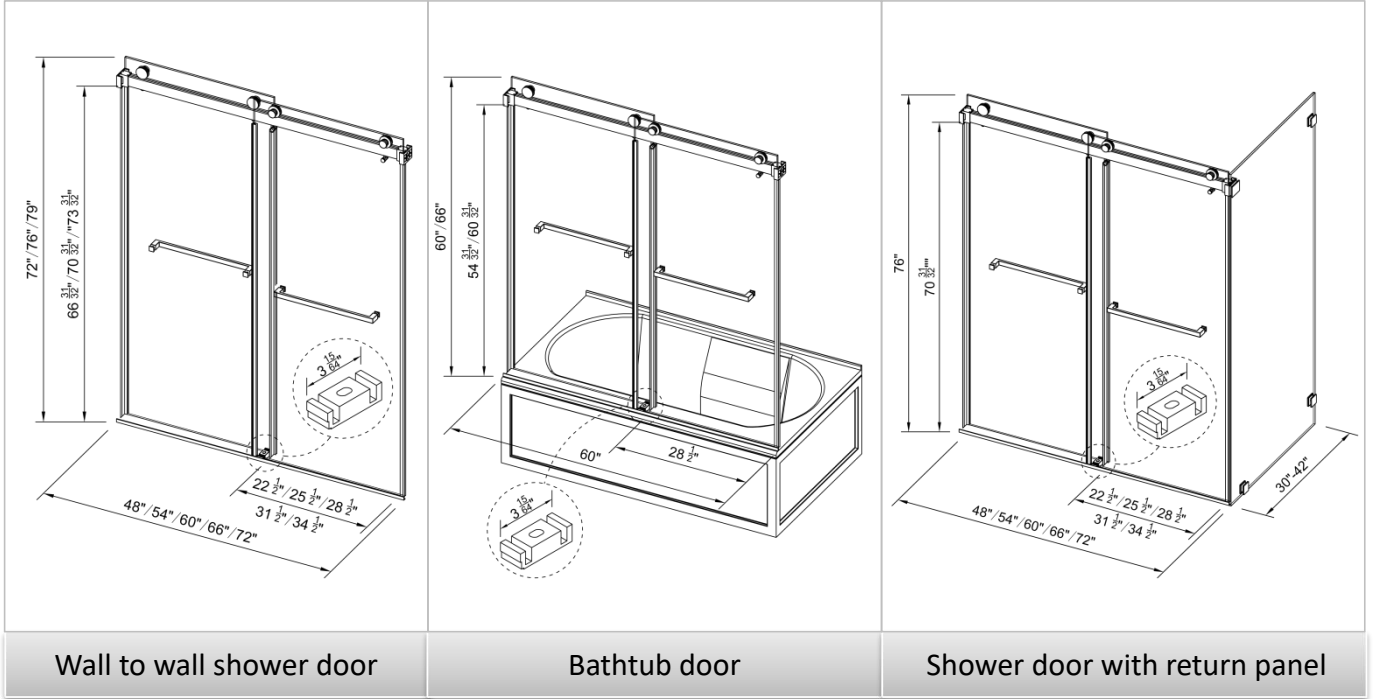

DS01

Frameless Double Sliding Door

Stainless steel 304 hardware accessories: stainless steel guide rail.

4 pcs Dia 2-9/25" (60mm) rollers, 2 pcs of rectangle handles,
handle length 20-2/3" (525mm).

new design wall mount bracket with anti-collision effect,
simple design and more safety.

3/8" (10mm) Double- side easy clean tempered glass in United States standards.

Can be adjusted width in 2" to 3" (50-76mm), easy & quick installation,
also equipped with professional installation video.

20 years warranty.

DS01

Wall to wall shower door

Bathtub door

Shower door with return panel

Glass A/B
(Towel bar handle)

Glass H
(Finger pull)

Easy-Clean Glass