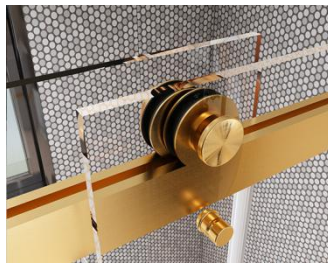

DS01

Frameless Double Sliding Door

Stainless steel 304 hardware accessories: stainless steel guide rail.

4 pcs Dia 2-9/25" (60mm) rollers, 2 pcs of rectangle handles,
handle length 20-2/3" (525mm).

new design wall mount bracket with anti-collision effect,
simple design and more safety.

3/8" (10mm) Double- side easy clean tempered glass in United States standards.

Can be adjusted width in 2" to 3" (50-76mm), easy & quick installation,
also equipped with professional installation video.

20 years warranty.

DS01

Wall to wall shower door

Bathtub door

Shower door with return panel

Glass A/B
(Towel bar handle)

Glass H
(Finger pull)

Easy-Clean Glass